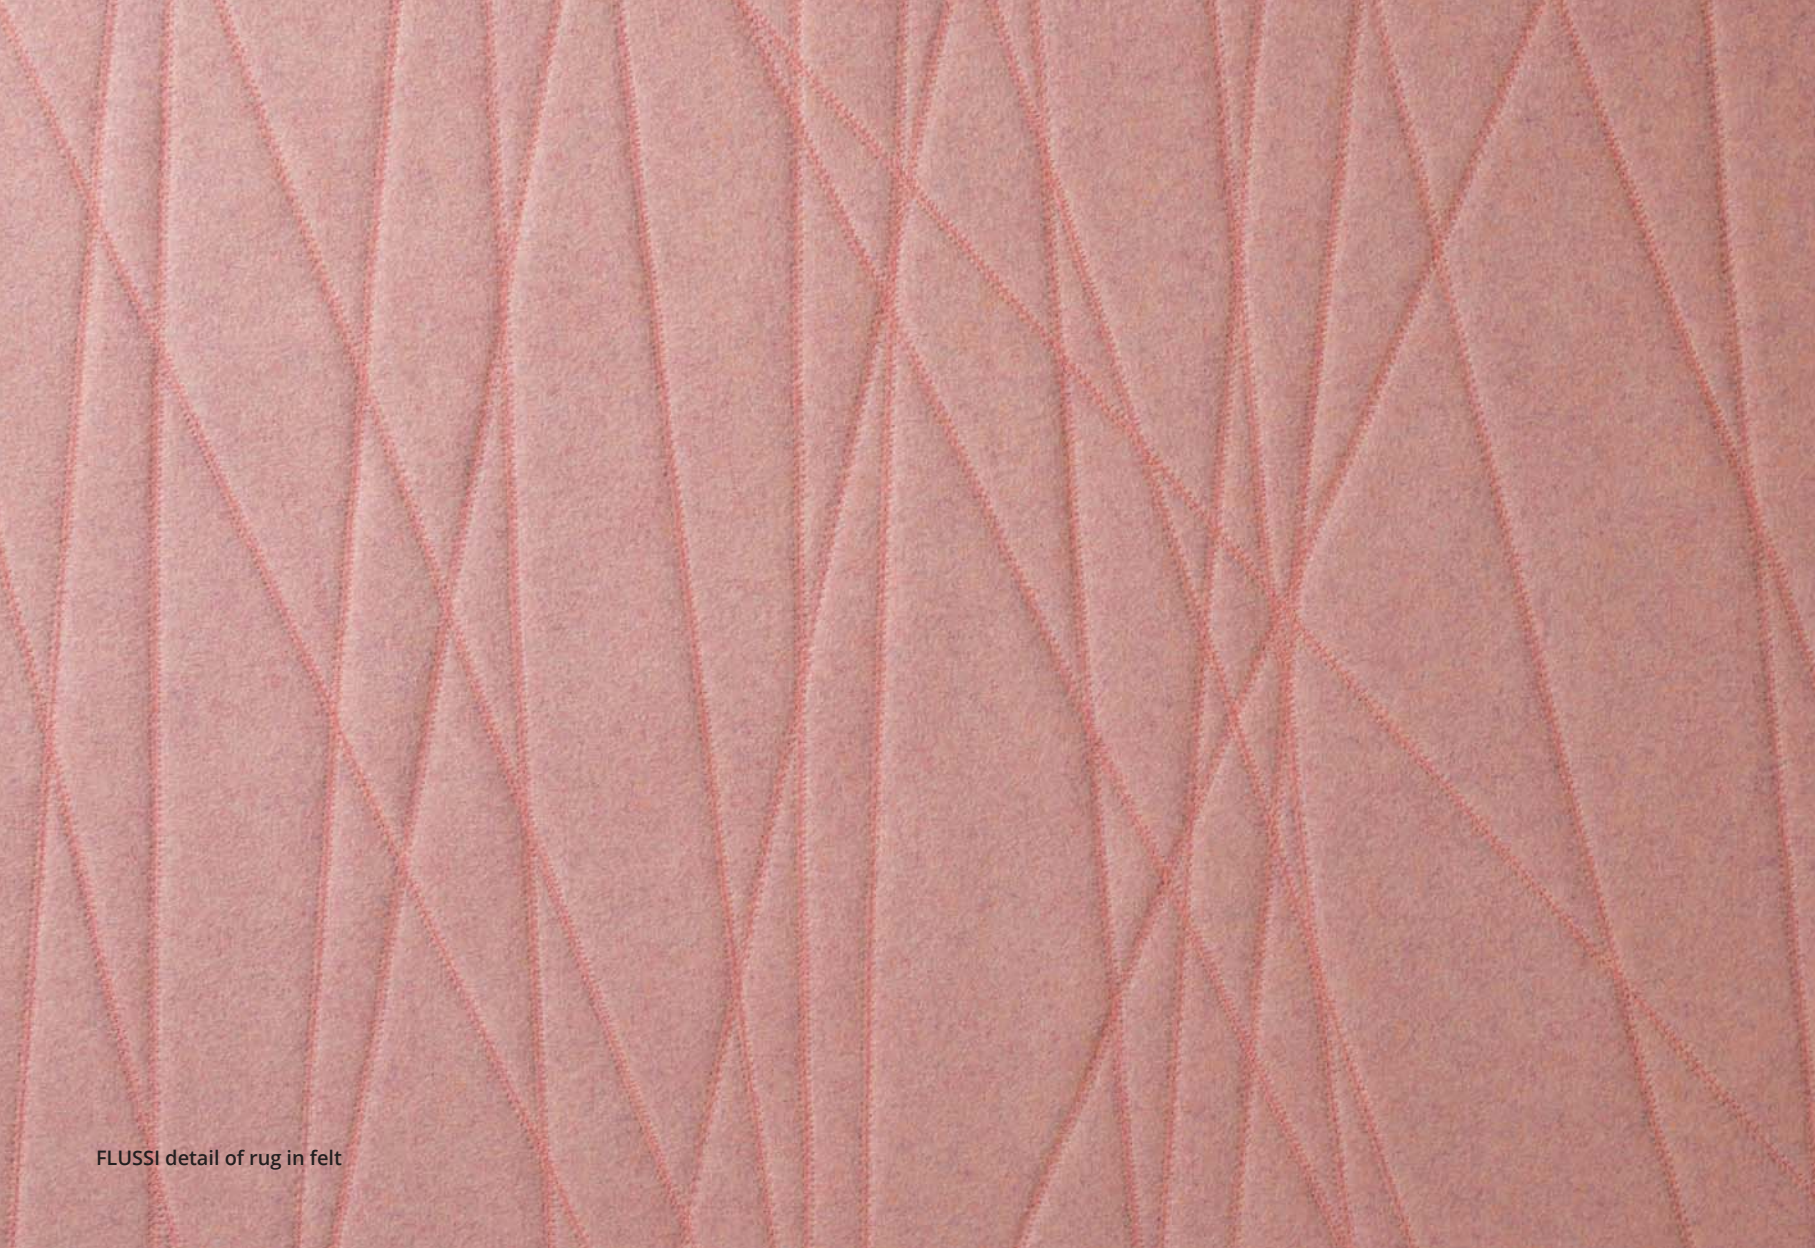

FLUSSI detail of rug in felt

TATAMI rug in felt

PRISMA detail of rug in felt

Felt rugs, selection from colour range

ROS(A)E rug in wool

CROWN rug in wool and silk

SIGNS detail of rug in wool and silk

SIGNS rug in wool and silk