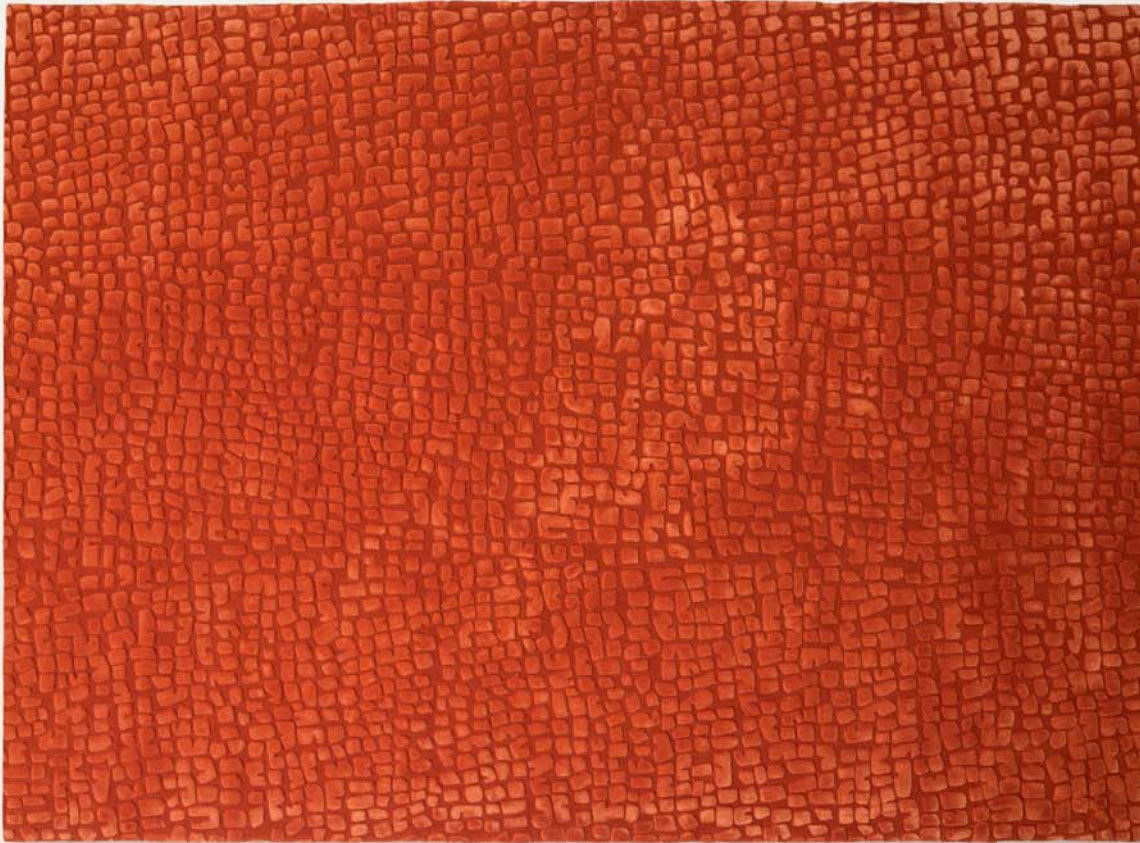

FLUSSI detail of rug in felt

TATAMI rug in felt

PRISMA detail of rug in felt

Felt rugs, selection from colour range

ROS(A)E rug in wool

CROWN rug in wool and silk

SIGNS detail of rug in wool and silk

SIGNS rug in wool and silk

DEEP detail of rug in wool

ALKAZAR detail of rug in silk

INCROCI rug in wool cord

ZOE detail of rug in wool cord

ZOE rug in wool cord

PARALLELO rug in wool cord

FLUTTI rug in wool braids

Wool cords, selection from colour range