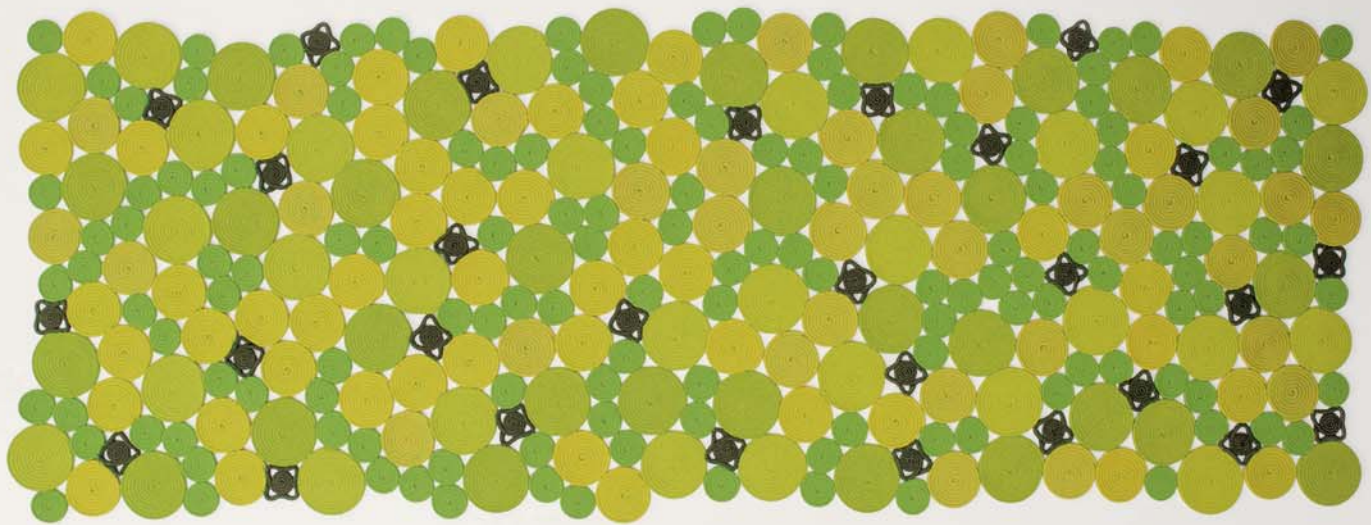

SHANG rug in Rope cord