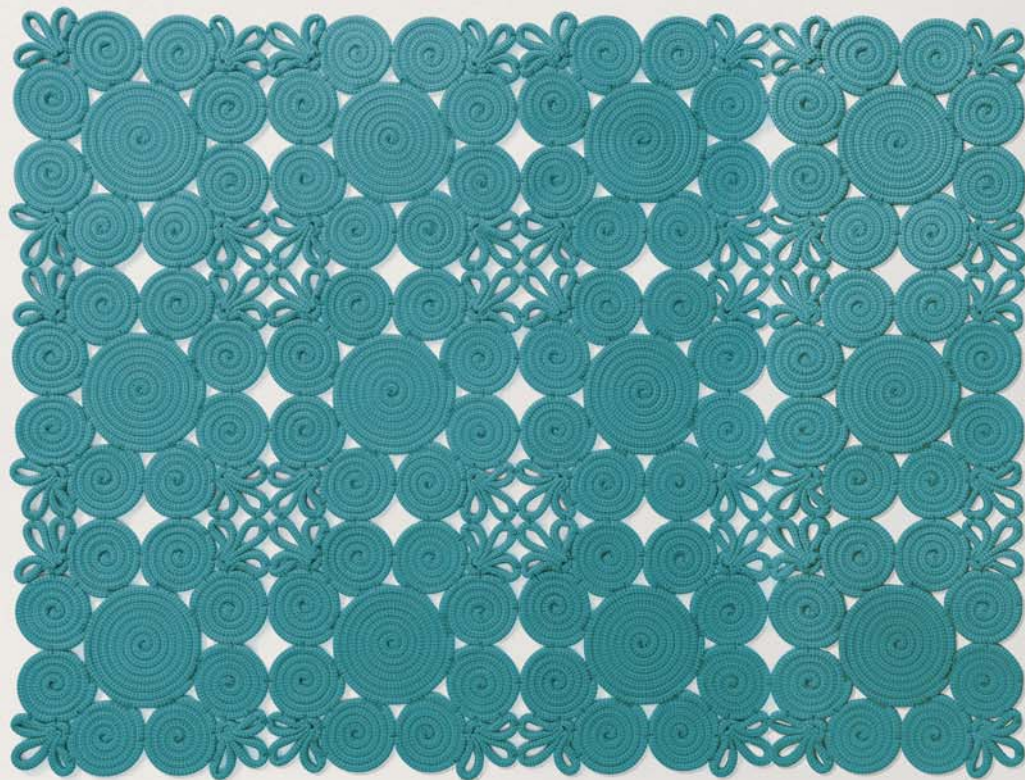

COSMO rug in Rope cord, custom made