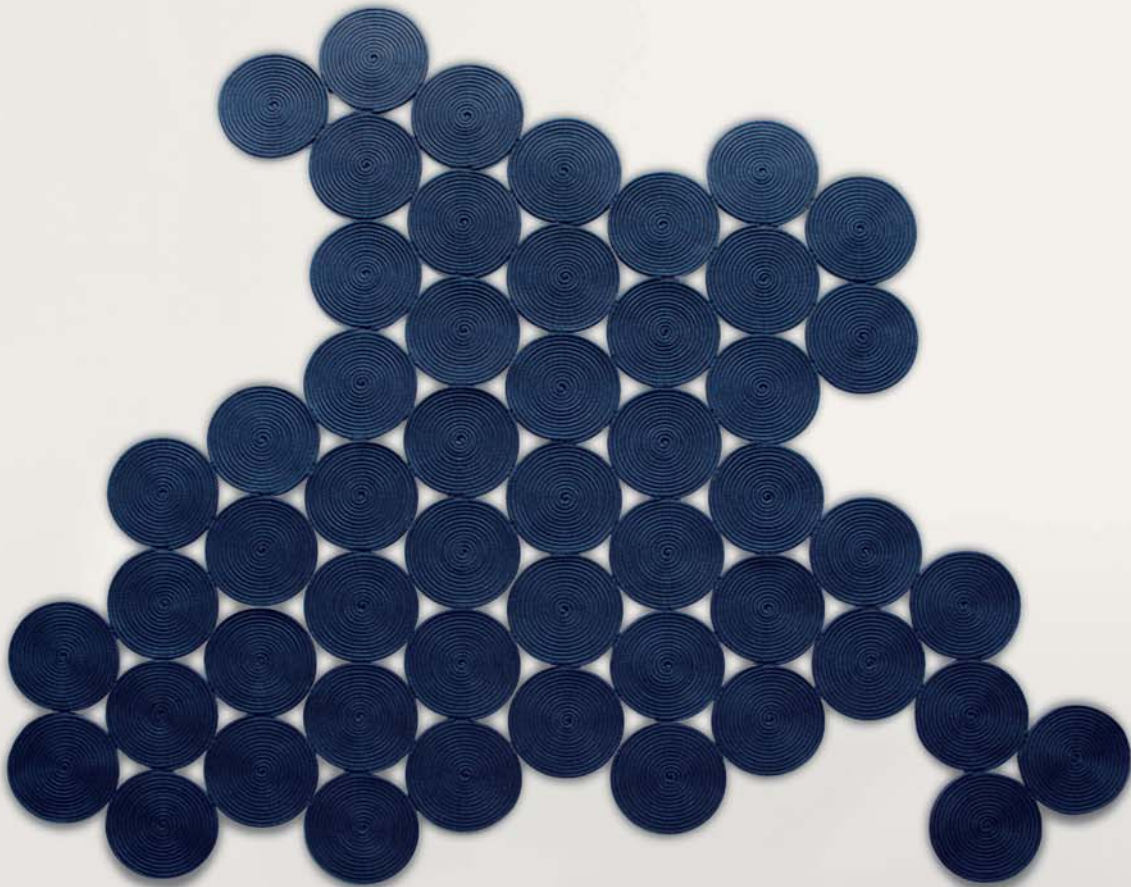

OUTDOOR RUGS

ZOE detail of rug in Rope cord, custom made

ZOE REV rug in Rope cord

ZOE rug in Rope cord

ZOE rug in Rope cord

ZOE rug in Rope cord, custom made

SHANG rug in Rope cord

SHANG rug in Rope cord

FLUSSI detail of rug in felt

TATAMI rug in felt

PRISMA detail of rug in felt

Felt rugs, selection from colour range

ROS(A)E rug in wool

CROWN rug in wool and silk

SIGNS detail of rug in wool and silk

SIGNS rug in wool and silk

Air	24, 25, 26, 27	Marea	53
Alkazar	85	Mat+	40, 41
Cornice 25	59	Navajo	48, 49
Cosmo	15	Parallelo	90
Crochet	22, 23	Policromo	42, 43, 44, 45
Crown	81	Prisma	76
Deep	84	Quadri	57, 58
Donna Costanza	31	Ray	37, 38, 39
Donna Florio	30	Rilievo	63, 64, 65
Echo	46, 47	Ros(a)e	80
Ellissi	13, 14	Sahara	52
Fashion	66, 67	Samo	33, 34, 35, 36
Flower	61	Script	69
Flussi	72, 73	Shang	10, 11
Flutti	91	Signs	82, 83
Graffito	55	Spin	16
Grafismi	32	Spin off	12
Greca	68	Tatami	74, 75
Hoop	62	Tessera	60
Ida	50	Unito	56
Imperfetto	70, 71	Wind	28
Incroci	86, 87	Wind Low	29
Jali	51	Zoe	5, 7, 8, 9, 88, 89
Kaleidoscope	77	Zoe Rev	6
Ladybird	17, 18, 19		