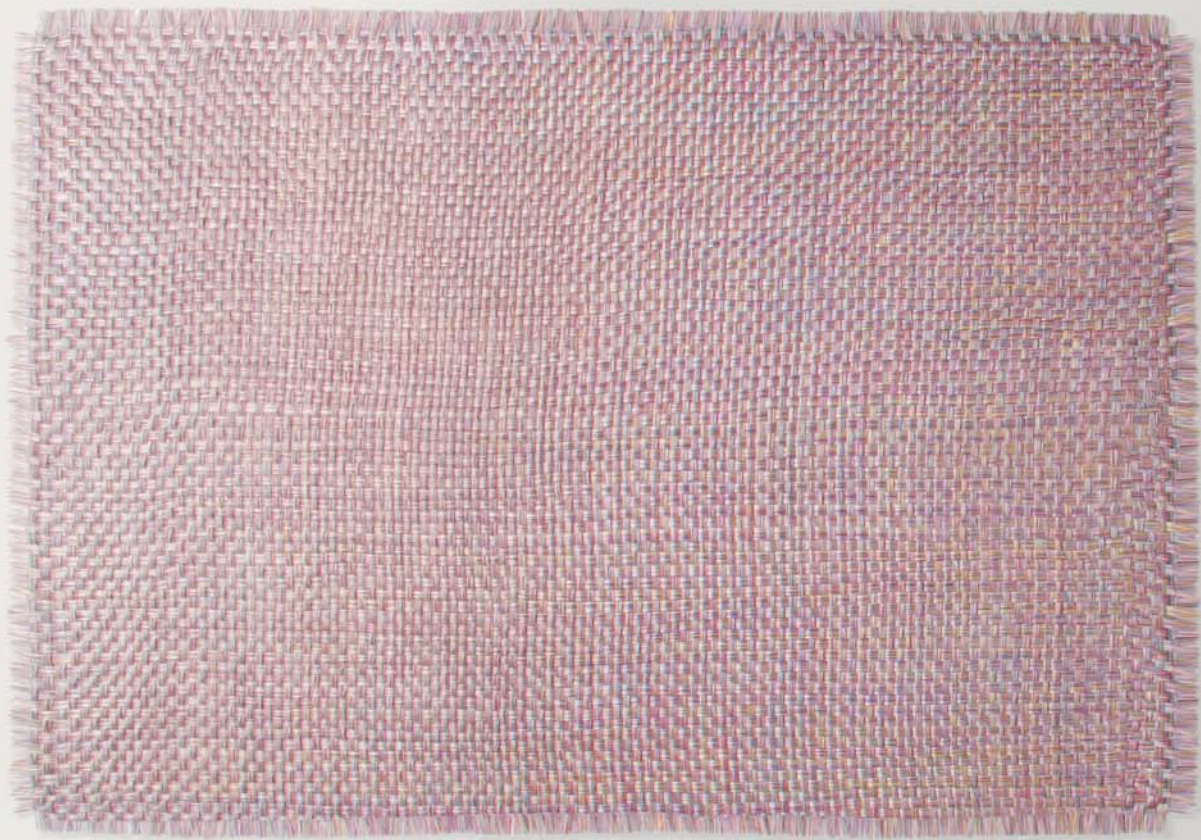

MAT+ rug in Rope cord

POLICROMO rug in Rope yarn

POLICROMO rug in Rope yarn

Policromo and Policromo Double rugs, selection from colour range

Echo rug, selection from colour range

ECHO rug in Rope strips and cords

NAVAJO rug in Rope braids

NAVAJO detail of rug in Rope braids

IDA rug in Twiggy yarn

JALI rug in Twiggy yarn

SAHARA rug in Aquatech braids

MAREA rug in Aquatech braids

INDOOR RUGS

GRAFFITO detail of rug in felt