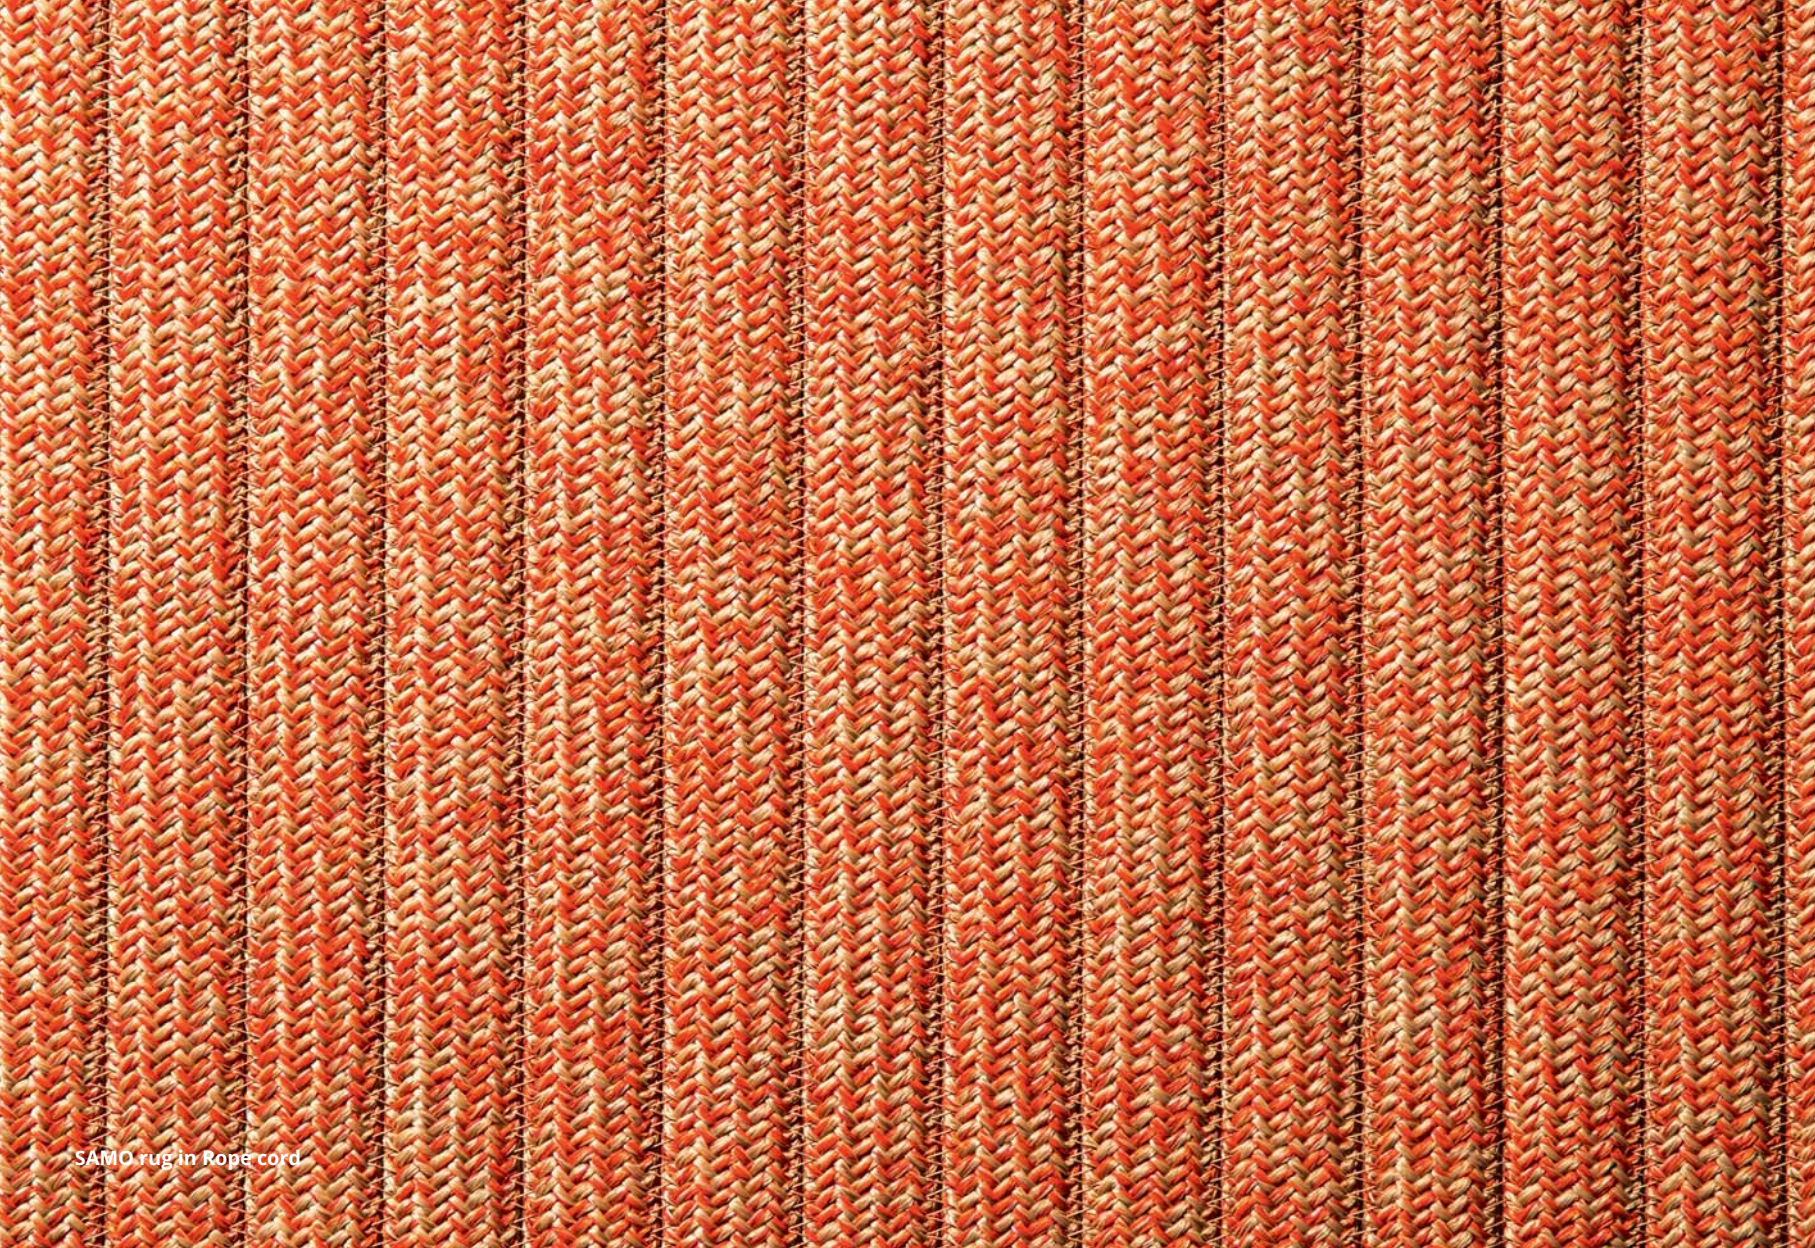

SAMO rug in Rope cord