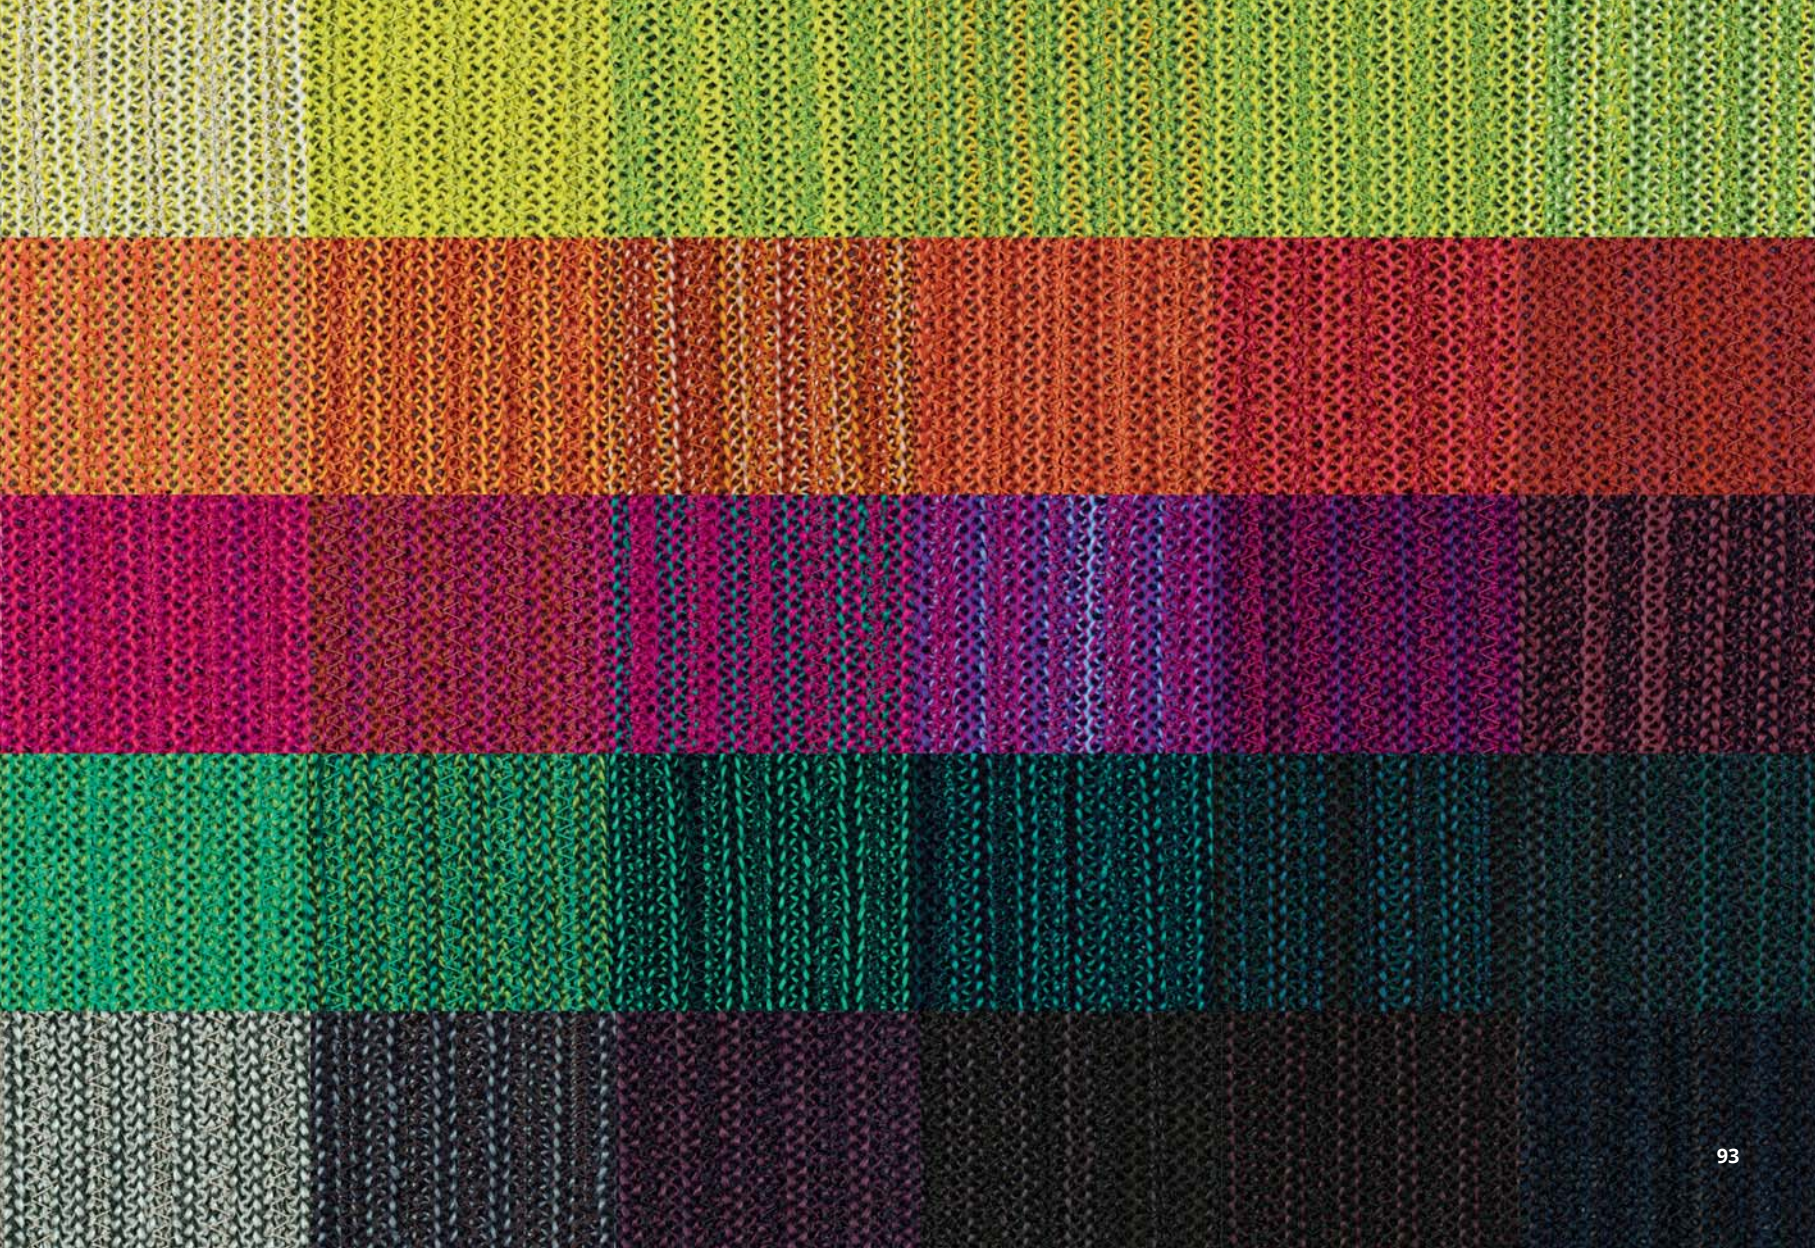

MAT+ rug in Rope cord

POLICROMO rug in Rope yarn

POLICROMO rug in Rope yarn

Policromo and Policromo Double rugs, selection from colour range

Echo rug, selection from colour range

ECHO rug in Rope strips and cords

FLUSSI detail of rug in felt

TATAMI rug in felt

PRISMA detail of rug in felt

Felt rugs, selection from colour range

ROS(A)E rug in wool

CROWN rug in wool and silk

SIGNS detail of rug in wool and silk

SIGNS rug in wool and silk

DEEP detail of rug in wool

ALKAZAR detail of rug in silk

INCROCI rug in wool cord

ZOE detail of rug in wool cord

ZOE rug in wool cord

PARALLELO rug in wool cord

FLUTTI rug in wool braids

Wool cords, selection from colour range