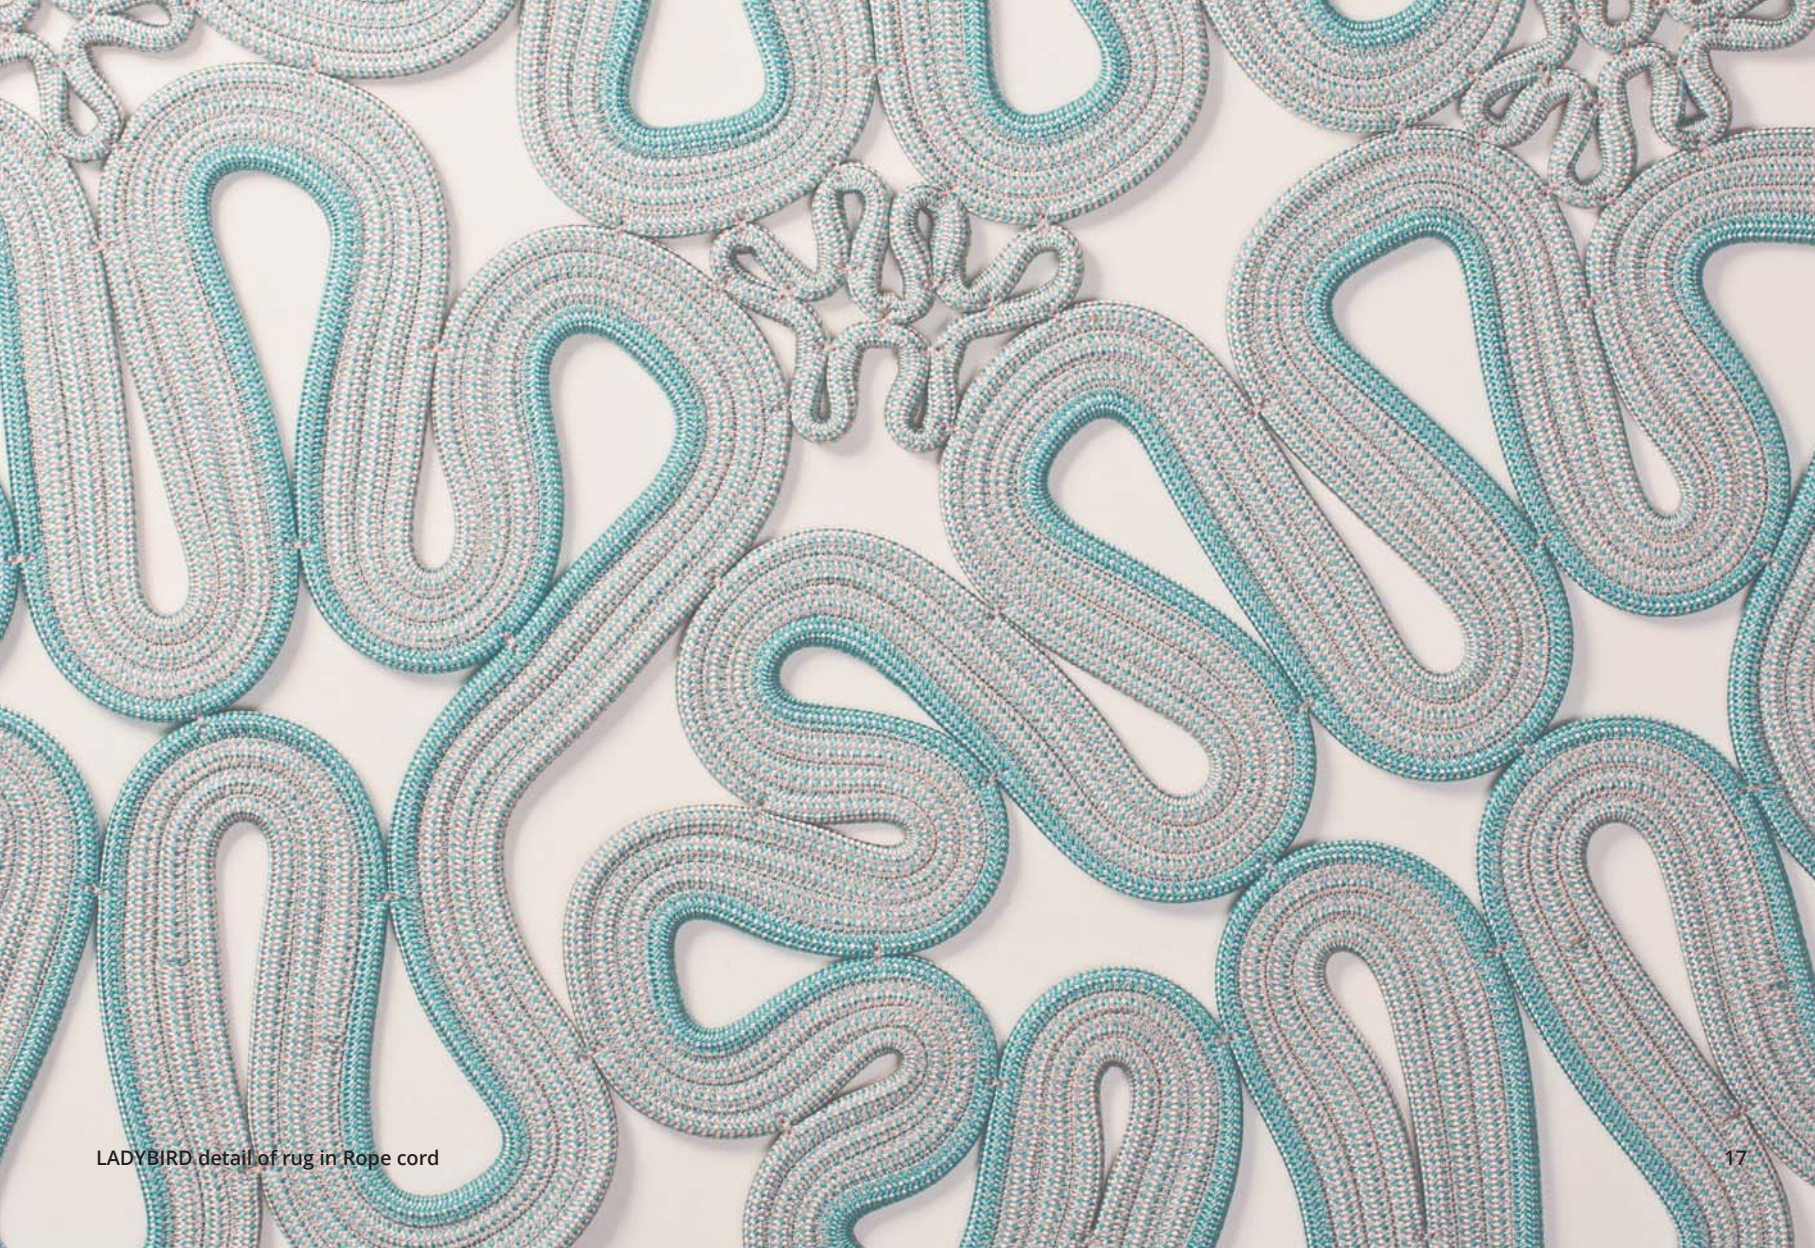

SPIN OFF rug in Rope cord, custom made

ELLISSI rug in Rope cord

COSMO rug in Rope cord, custom made

SPIN rug in Rope cord

LADYBIRD detail of rug in Rope cord

LADYBIRD rug in Rope cord

CROCHET rug crocheted with Rope cord, custom made