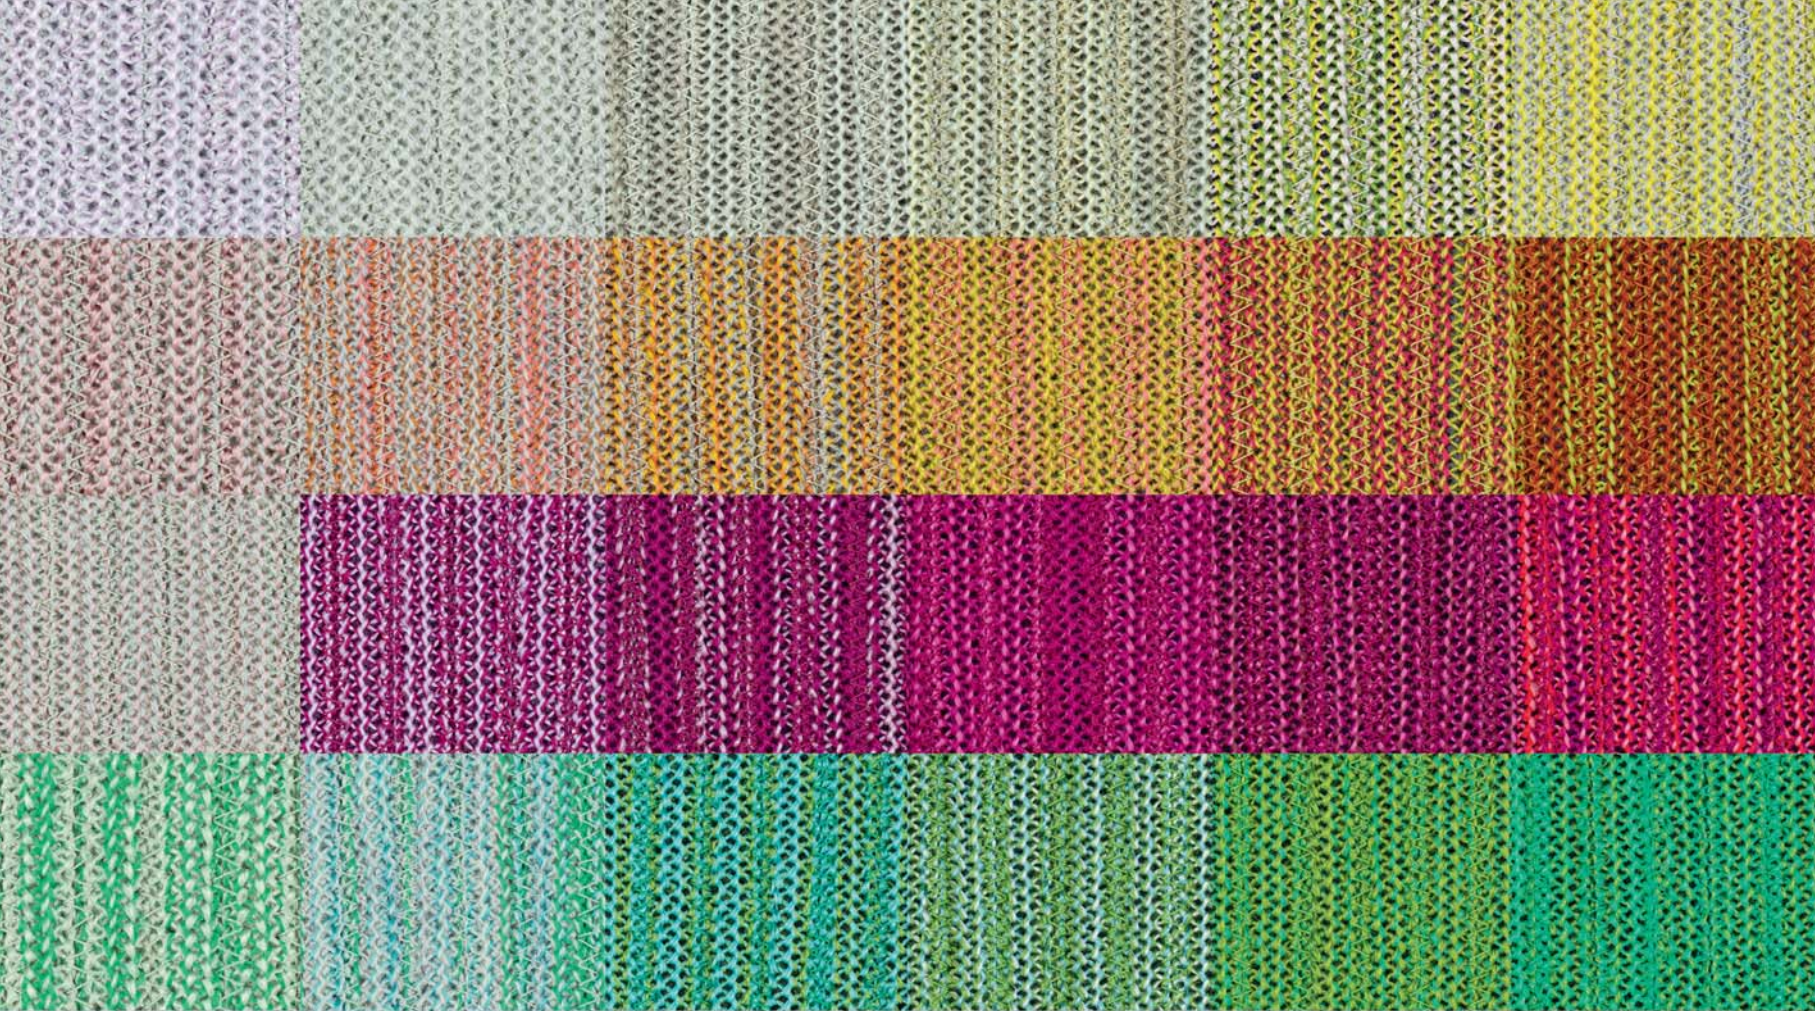

MAT+ rug in Rope cord

POLICROMO rug in Rope yarn

POLICROMO rug in Rope yarn

Policromo and Policromo Double rugs, selection from colour range

Echo rug, selection from colour range

ECHO rug in Rope strips and cords

FLUSSI detail of rug in felt

TATAMI rug in felt

PRISMA detail of rug in felt

Felt rugs, selection from colour range

ROS(A)E rug in wool

CROWN rug in wool and silk

SIGNS detail of rug in wool and silk

SIGNS rug in wool and silk

DEEP detail of rug in wool

ALKAZAR detail of rug in silk

INCROCI rug in wool cord

ZOE detail of rug in wool cord

ZOE rug in wool cord

PARALLELO rug in wool cord

FLUTTI rug in wool braids

Wool cords, selection from colour range

CRS Paola Lenti	Air	Sahara
	Alkazar	Samo
	Cornice 25	Script
	Cosmo	Shang
	Crown	Signs
	Deep	Spin
	Echo	Spin off
	Ellissi	Tatami
	Fashion	Tessera
	Flower	Unito
	Flutti	Wind
	Graffito	Wind Low
	Greca	Zoe
	Hoop	Zoe Rev
	Ida	
	Imperfetto	Clæsson Koivisto Rune Kaleidoscope
	Incroci	Alessandra Comi Ladybird
	Jali	Marella Ferrera Donna Costanza
	Marea	Donna Florio
	Mat+	Grafismi
	Navajo	m-ar by Renato J. Morganti Flussì
	Parallelo	Ros(a)e
	Policromo	
	Quadri	Patricia Urquiola, Crochet
	Ray	Eliana Gerotto Prisma
	Rilievo	