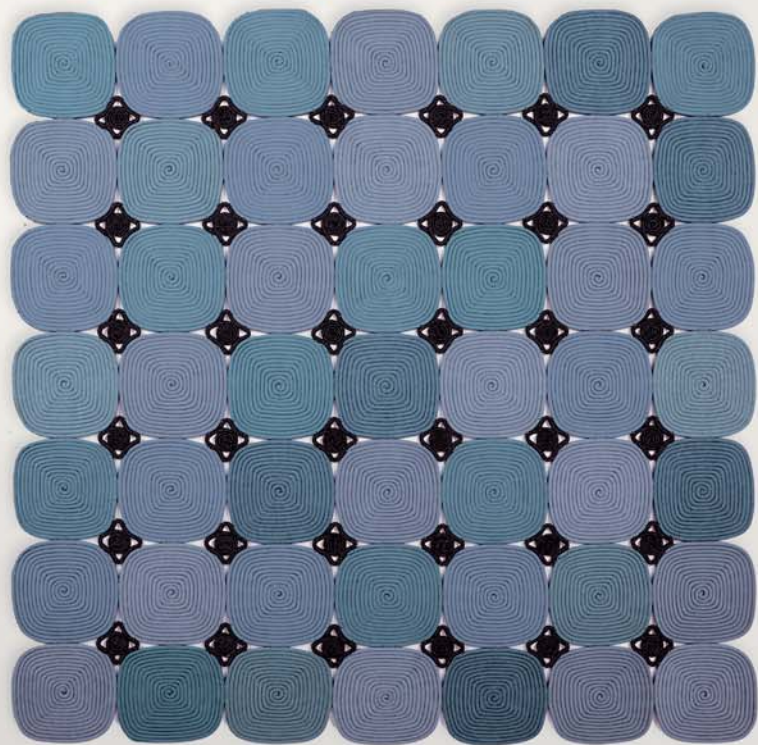

ZOE rug in Rope cord