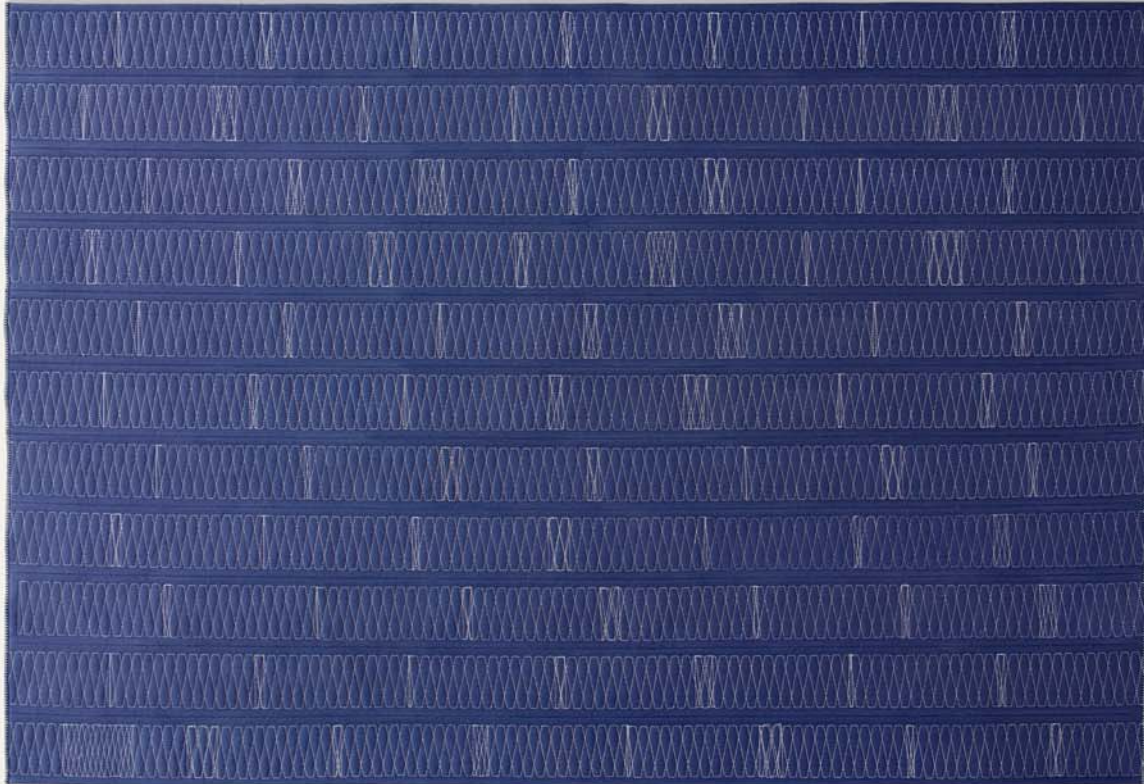

FASHION rug in felt, custom made

GRECA rug in felt