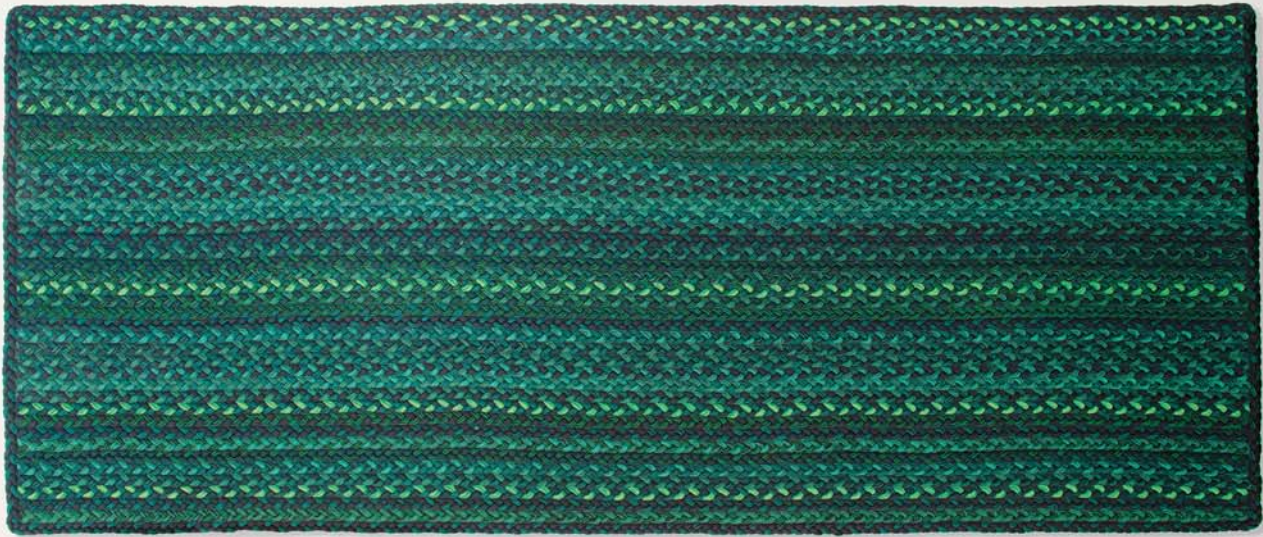

DEEP detail of rug in wool

ALKAZAR detail of rug in silk

INCROCI rug in wool cord

ZOE detail of rug in wool cord

ZOE rug in wool cord

PARALLELO rug in wool cord

FLUTTI rug in wool braids

Wool cords, selection from colour range