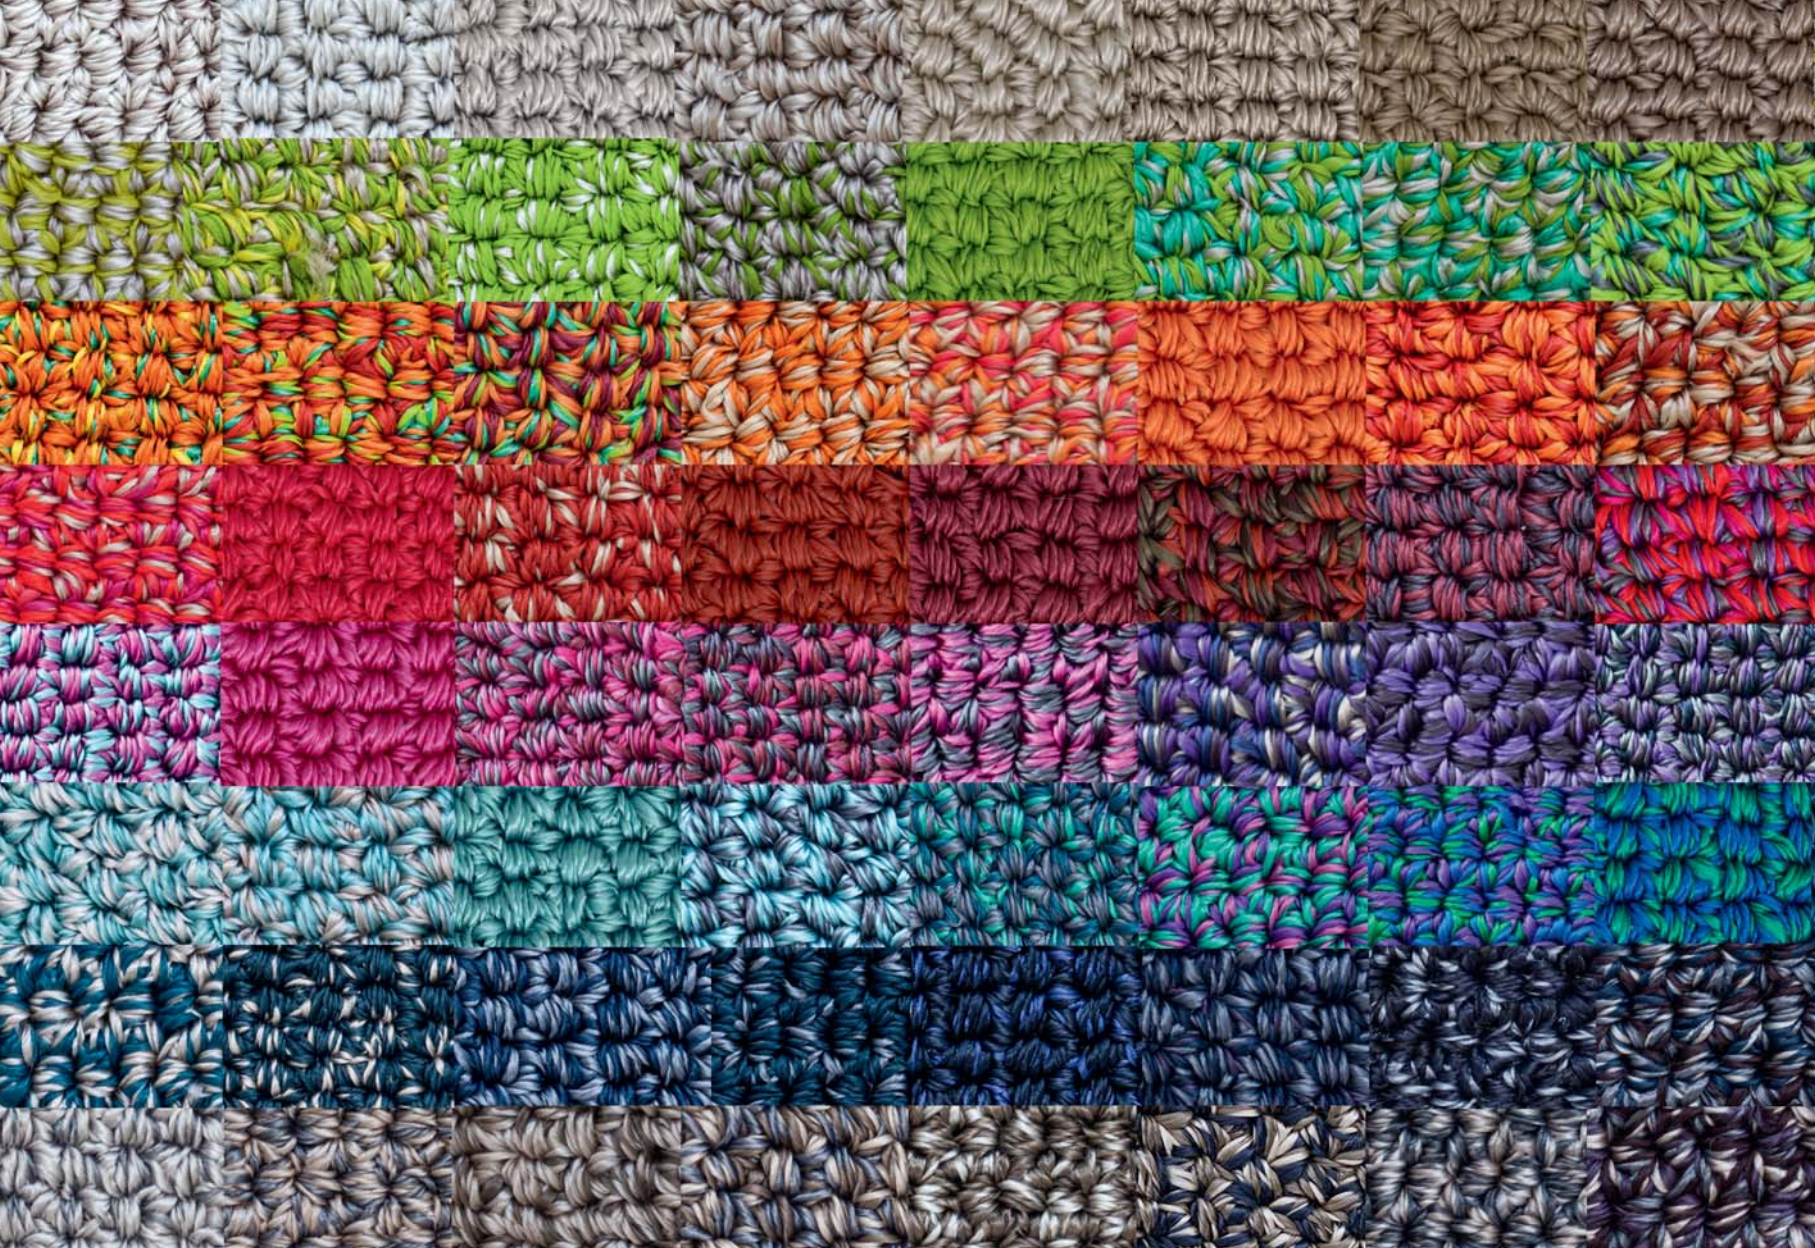

MAT+ rug in Rope cord

POLICROMO rug in Rope yarn

POLICROMO rug in Rope yarn

Policromo and Policromo Double rugs, selection from colour range

Echo rug, selection from colour range

ECHO rug in Rope strips and cords

FLUSSI detail of rug in felt

TATAMI rug in felt

PRISMA detail of rug in felt

Felt rugs, selection from colour range

ROS(A)E rug in wool

CROWN rug in wool and silk

SIGNS detail of rug in wool and silk

SIGNS rug in wool and silk