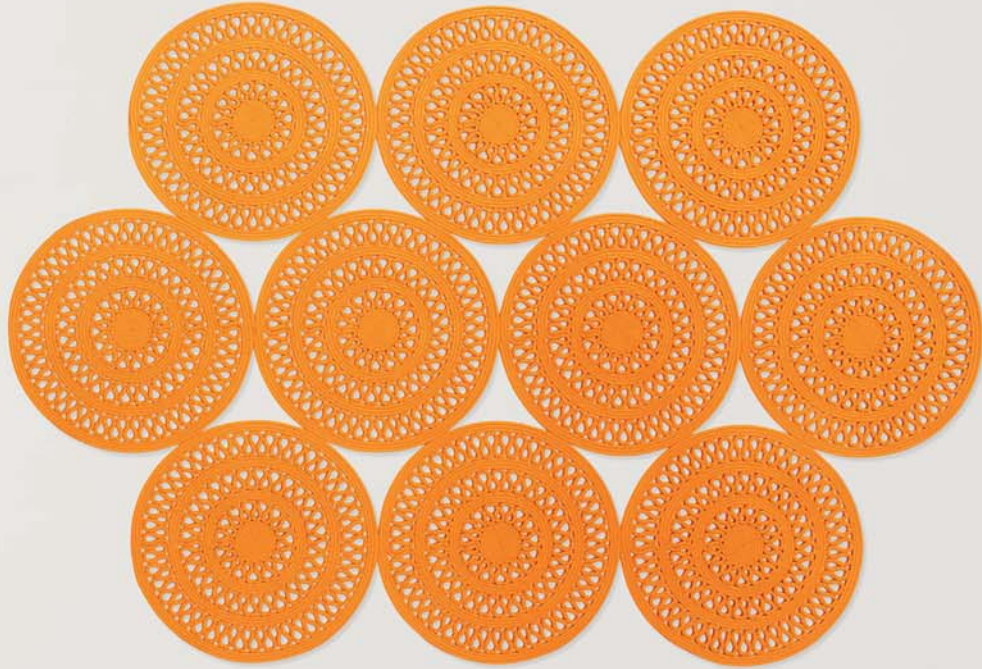

OUTDOOR RUGS

ZOE detail of rug in Rope cord, custom made

ZOE REV rug in Rope cord

ZOE rug in Rope cord

ZOE rug in Rope cord

ZOE rug in Rope cord, custom made

SHANG rug in Rope cord

SHANG rug in Rope cord