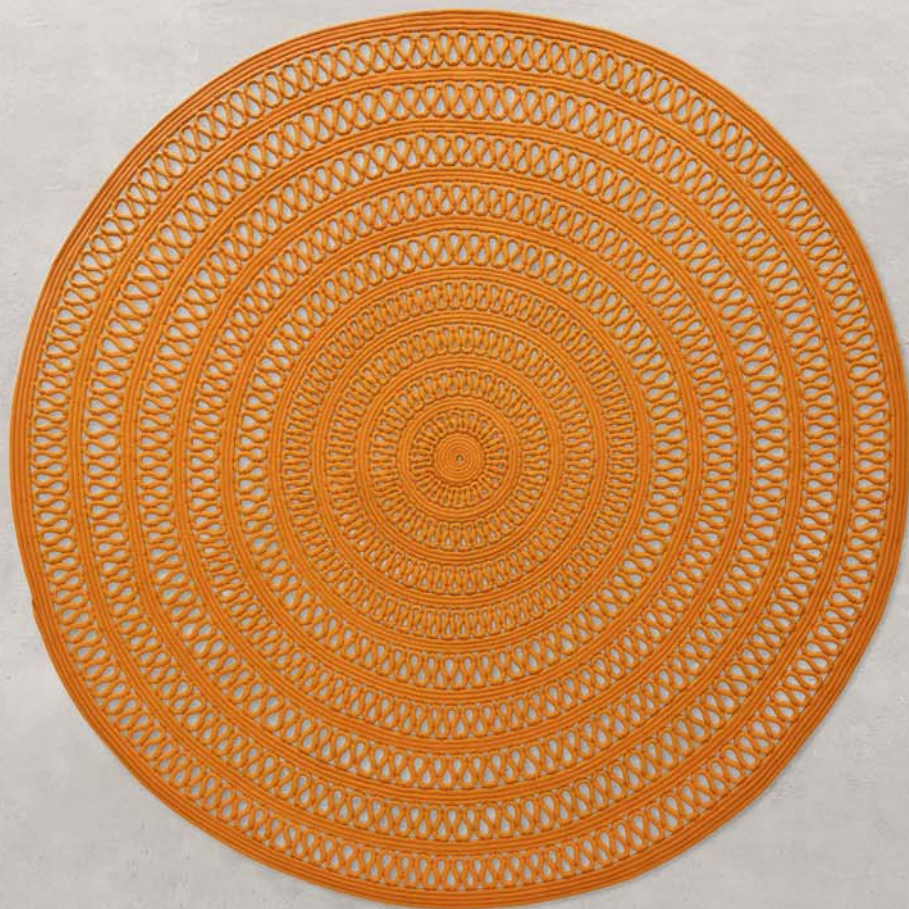

OUTDOOR RUGS

ZOE detail of rug in Rope cord, custom made

ZOE REV rug in Rope cord

ZOE rug in Rope cord

ZOE rug in Rope cord

ZOE rug in Rope cord, custom made

SHANG rug in Rope cord

SHANG rug in Rope cord

CROCHET detail of rug crocheted with Rope cord

AIR detail of rug in Rope cord

AIR rug in Rope cord

Air rug, selection from colour range

WIND detail of rug in Rope cord

WIND LOW detail of rug in Rope cord

DONNA FLORIO rug embroidered with Rope cord