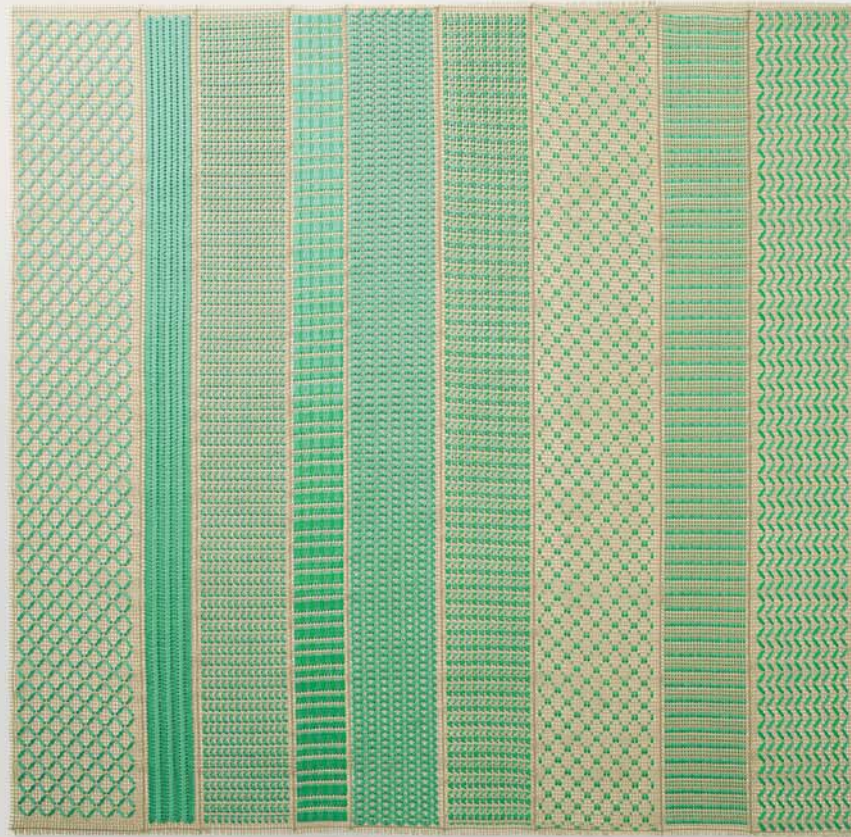

CROCHET detail of rug crocheted with Rope cord

AIR detail of rug in Rope cord

AIR rug in Rope cord

Air rug, selection from colour range

WIND detail of rug in Rope cord

WIND LOW detail of rug in Rope cord

DONNA FLORIO rug embroidered with Rope cord

DONNA COSTANZA rug embroidered with Rope cord

GRAFISMI rug embroidered with Rope cord

SAMO rug in Rope cord, custom made

Samo rug, selection from colour range

SAMO rug in Rope cord

RAY rug in Rope braids

Ray rug, selection from colour range

MAT+ rug in Rope cord

POLICROMO rug in Rope yarn

POLICROMO rug in Rope yarn

Policromo and Policromo Double rugs, selection from colour range

Echo rug, selection from colour range

ECHO rug in Rope strips and cords

FLUSSI detail of rug in felt

TATAMI rug in felt

PRISMA detail of rug in felt

Felt rugs, selection from colour range

ROS(A)E rug in wool

CROWN rug in wool and silk

SIGNS detail of rug in wool and silk

SIGNS rug in wool and silk