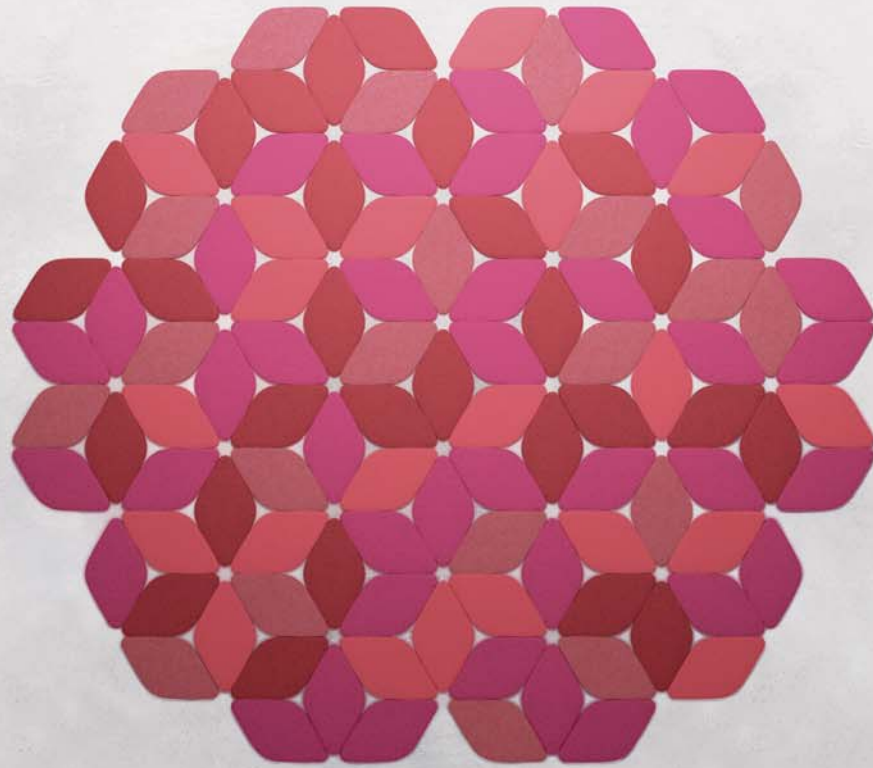

FLUSSI detail of rug in felt

TATAMI rug in felt

PRISMA detail of rug in felt

Felt rugs, selection from colour range

ROS(A)E rug in wool

CROWN rug in wool and silk

SIGNS detail of rug in wool and silk

SIGNS rug in wool and silk