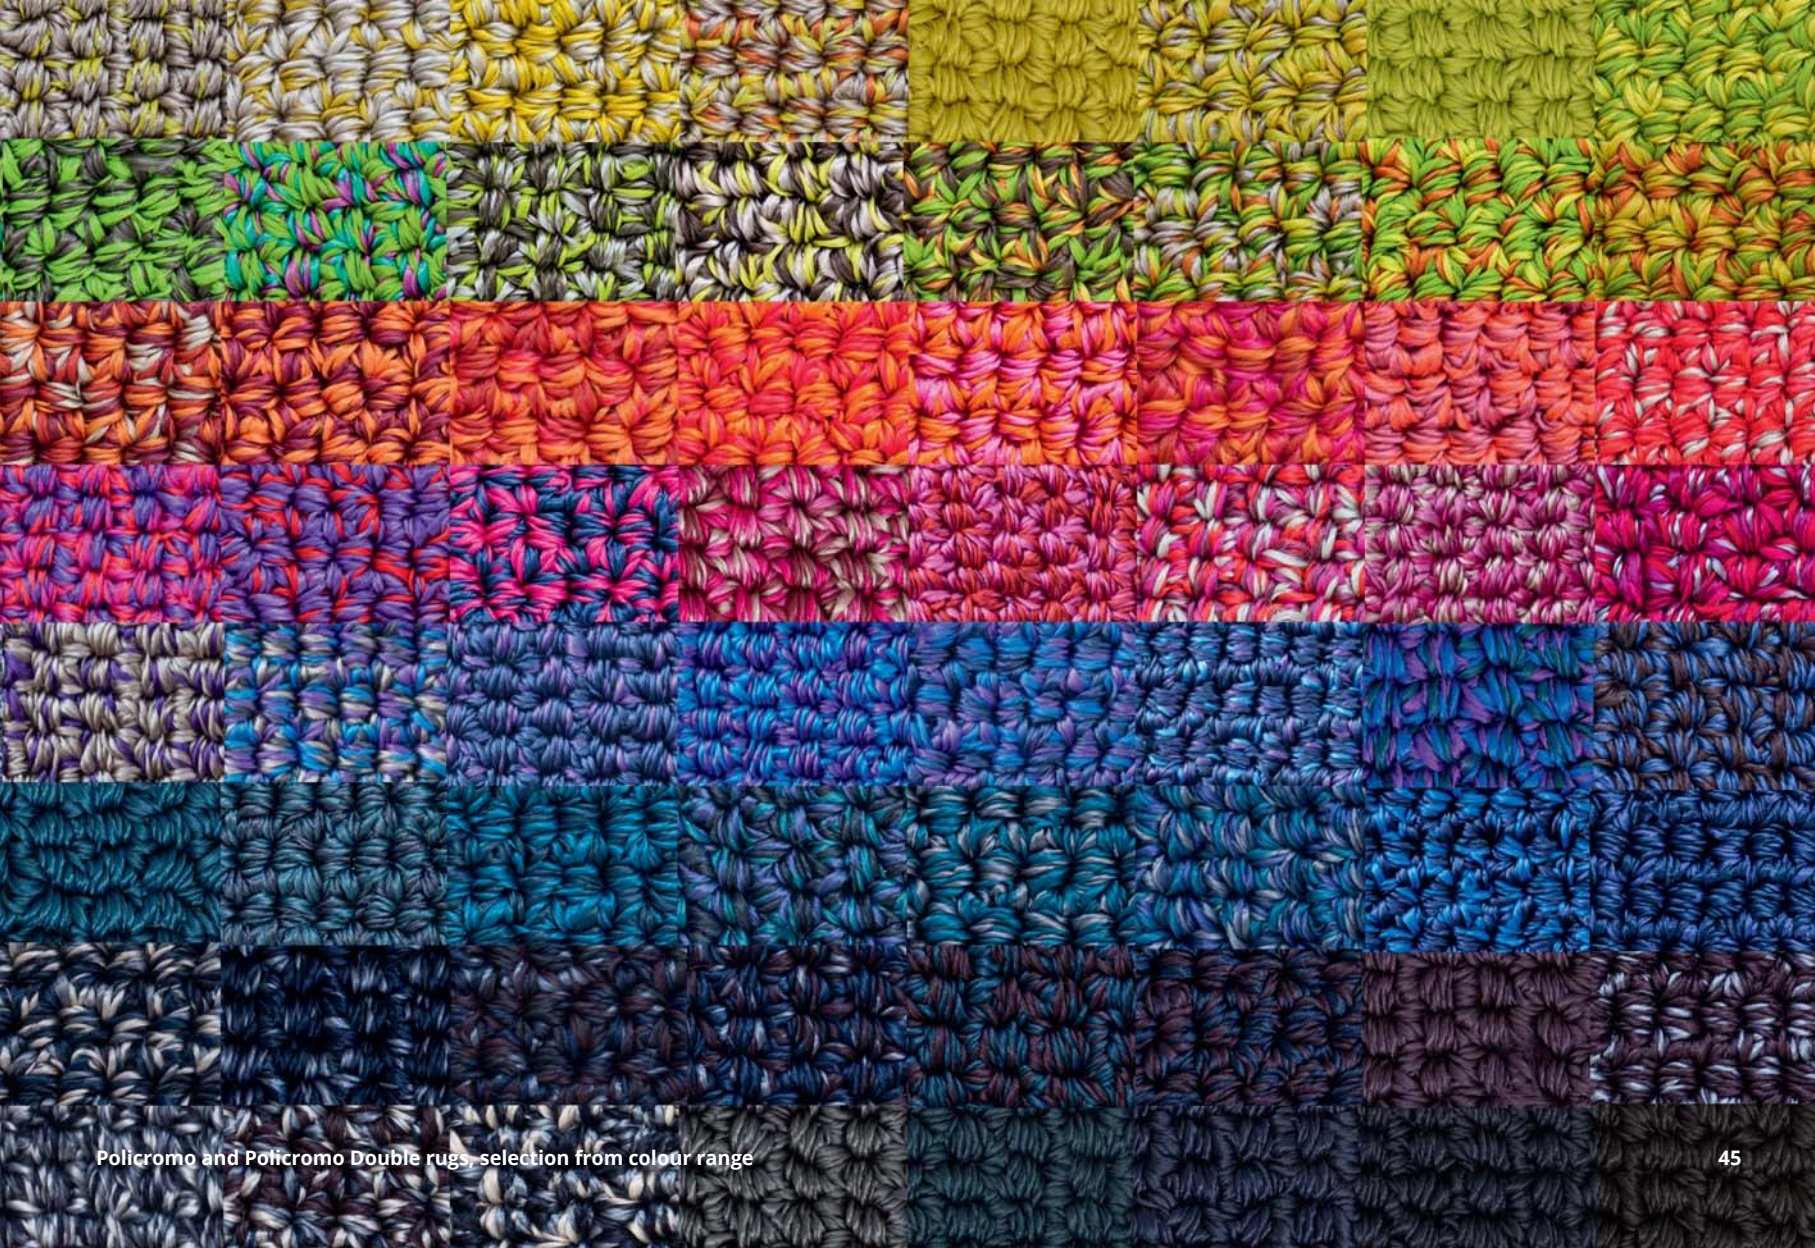

MAT+ rug in Rope cord

POLICROMO rug in Rope yarn

POLICROMO rug in Rope yarn

Policromo and Policromo Double rugs, selection from colour range

Echo rug, selection from colour range

ECHO rug in Rope strips and cords

FLUSSI detail of rug in felt

TATAMI rug in felt

PRISMA detail of rug in felt

Felt rugs, selection from colour range

ROS(A)E rug in wool

CROWN rug in wool and silk

SIGNS detail of rug in wool and silk

SIGNS rug in wool and silk