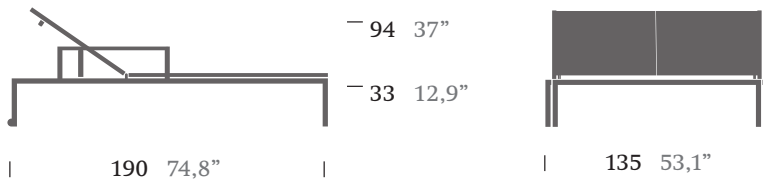

KETTAL

Object

Double via deckchair with arms

Designer

Kettal Studio

Collection

Kettal Landscape

Reference

12612

Dimensions

(cm / inch)

Standard Finishes

Terrain paints

726
Manganese

Terrain fabrics

289
Fog Laminate

Optional Colours

Aluminium, Parallel Fabric, Fabrics, Laminate Fabrics

 **Wheels**

Characteristics

Deckchair

Units box 1
Box Weight 24 Kg / 52,9 Lbs
Box Volume 2,9 m³ / 102,4 cft.

Seat / back cushions

Units box 1
Box Weight 8,02 Kg / 17,6 Lbs
Box Volume 0,69 m³ / 24,3cft.
C.O.M. 6,08 ml