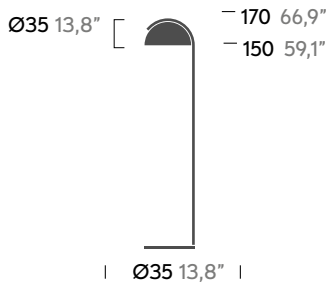

## Half dome Outdoor Floor lamp

Designer  
Naoto Fukasawa

Collection  
Kettal Objects

Reference  
29960-000