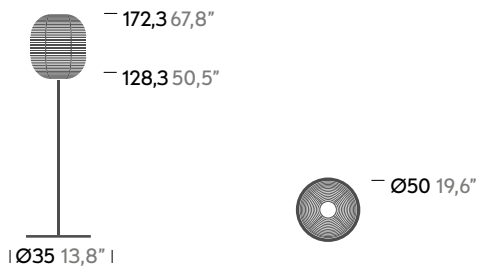

47960-000-00-...
47960-000-U0-... usa version

Dimensions

(cm / inch)

Technical specs

Normative compliance UNE-EN 60598-2-4:1999

Module light source E27 LED bulb

Liquid Ingress Protection (IP) IP65

Input voltage: 230Vac CE - 120Vac UL

Weight: (13 Kg / 29 Lbs)

Volum: 1u box (0,42 m³ /15 cft.) 180x52x47cm

Energy efficiency class (C.E.E): A++

Potencia máxima (W) 60

Frequency (Hz) 50/60 Hz

Color Temperature (°K) 2700 °K

Luminous Flux (lm) 2000 lm

IRC (CRI number) >90

Luminous efficiency (lm/W) 83 lm/W

Lifetime (h) >50000

Cable 5m length

Outdoor and indoor use

UL compliance certificate on internal electrical components

Materials

Aluminio, PMMA,