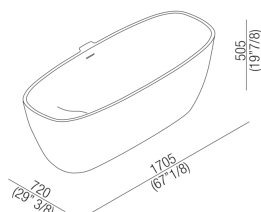

Bathtubs Free-standing Normal  
**AVAS0910Z**

Benedini Associati, 2008

Bathtub

**Finishes**

White

White/dark grey

White/light grey

Bathtub in white Cristalplant® biobased with overflow hole, without tap holes; taps can be wall or floor mounted. Use of the waste with waste trap type .MET0477 or .MET0477C is mandatory (.MET0434 or .MET0477C for baths on display).

For an easier installation of the bathtubs we recommend to use the template for the positioning of the waste trap AKITPZVAS.

Materials used: Cristalplant® biobased.

Height:	50.5 cm	19" 7/8 inches
Depth:	72.0 cm	28" 11/32 inches
Length:	170.5 cm	67" 1/8 inches
Capacity:	273.0 l	72 gal
Weight:	76.0 kg	168 lbs
Packaging measurements:	100 x 200 x 82 cm	39"3/8 x 78"3/4 x 32"1/4 inches
Weight with packaging:	134.0 kg	295 lbs