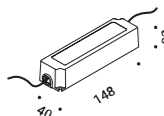

Concrete box / Cassaforma per cemento	Not included
Standard	1A4460000.00.00

Plasterboard frame 12,5 mm / Cornice per cartongesso 12,5 mm	Not included
Matt White	1A4470300.00.00
Cut-out 100x100 mm Minimum space for mounting 110 mm	

Drivers / Alimentatori