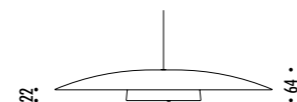

The sizes are expressed in millimeters.

DESIGN DAVIDE GROPPI - 2017
LAMPADA A SOSPENSIONE - METACRILATO - METALLO
SUSPENSION LAMP - METHACRYLATE - METAL

QuiQuoQua

CE  IP20

SHADE

CEILING ROSE

LED MODULE

1A2630300.30.00	BIANCO OPACO / MATT WHITE - 3000K - ON/OFF	5 W LED - 345 lm - CRI > 80 CAVO DI SOSPENSIONE IN ACCIAIO INOX 304 - MODULO LED A FISSAGGIO MAGNETICO - MODULO LED NERO BATTERIA RICARICABILE 9 V DC - Li-Ion 5800 mAh - AUTONOMIA BATTERIA OTTO ORE CARICABATTERIE INCLUSO INPUT 110-240 V - 50/60 Hz 304 STAINLESS STEEL SUSPENSION CABLE - MAGNETIC FIXING LED MODULE - BLACK LED MODULE RECHARGEABLE BATTERY 9 V DC - Li-Ion 5800 mAh - BATTERY LIFE EIGHT HOURS CHARGER INCLUDED INPUT 110-240 V - 50/60 Hz
-----------------	--	---