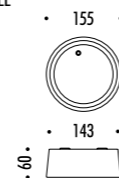

The sizes are expressed in millimeters.

DESIGN DAVIDE GROPPI - 2017
LAMPADA A SOSPENSIONE - METACRILATO - METALLO
SUSPENSION LAMP - METHACRYLATE - METAL

QuiQuoQua

CE  IP20

SHADE

CEILING ROSE

LED MODULE

1A2630300.30.00	BIANCO OPACO / MATT WHITE - 3000K - ON/OFF	5 W LED - 345 lm - CRI > 80 CAVO DI SOSPENSIONE IN ACCIAIO INOX 304 - MODULO LED A FISSAGGIO MAGNETICO - MODULO LED NERO BATTERIA RICARICABILE 9 V DC - Li-Ion 5800 mAh - AUTONOMIA BATTERIA OTTO ORE CARICABATTERIE INCLUSO INPUT 110-240 V - 50/60 Hz 304 STAINLESS STEEL SUSPENSION CABLE - MAGNETIC FIXING LED MODULE - BLACK LED MODULE RECHARGEABLE BATTERY 9 V DC - Li-Ion 5800 mAh - BATTERY LIFE EIGHT HOURS CHARGER INCLUDED INPUT 110-240 V - 50/60 Hz
-----------------	--	---