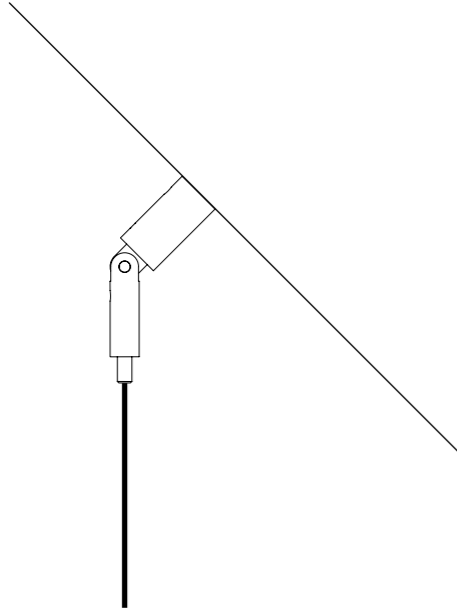

1A051000.00.00 - KIT FISSAGGIO PER SOFFITTO INCLINATO / SLOPED CEILING FIXING KIT