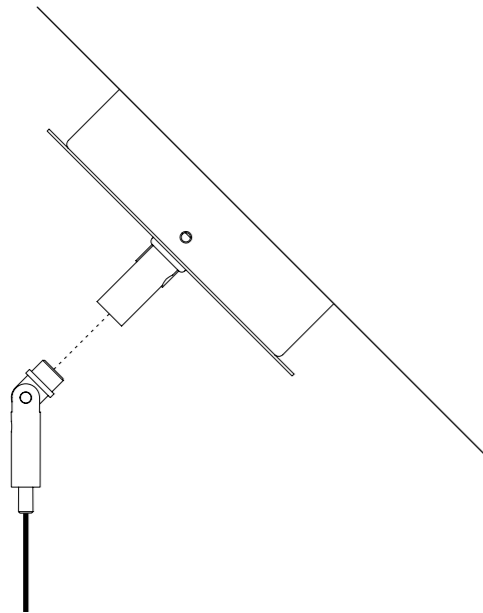

1A052000.00.00 - KIT FISSAGGIO PER ROSONE INCLINATO / SLOPED ROSE FIXING KIT