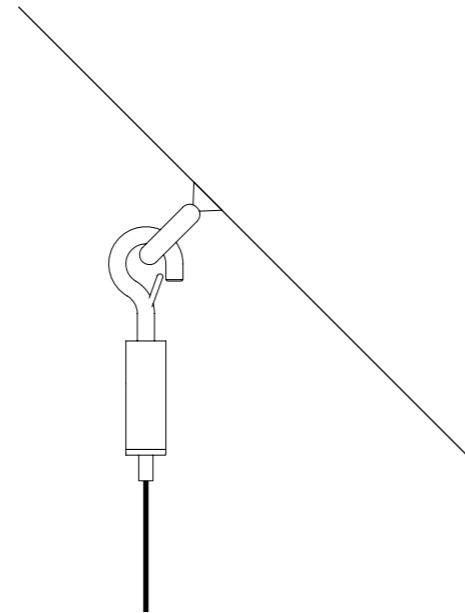

1A053000.00.00 - GANCIO PER SOFFITTO INCLINATO / SLOPED CEILING FIXING HOOK