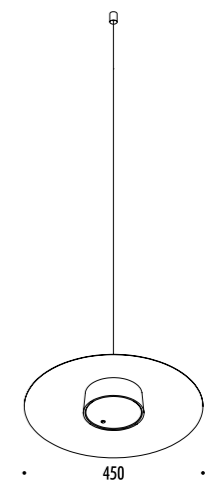

The sizes are expressed in millimeters.

DESIGN DAVIDE GROPPI - 2017
LAMPADA A SOSPENSIONE - METACRILATO - METALLO
SUSPENSION LAMP - METHACRYLATE - METAL

QuiQuoQua

CE  IP20

SHADE

CEILING ROSE

LED MODULE

1A2630300.30.00	BIANCO OPACO / MATT WHITE - 3000K - ON/OFF	5 W LED - 345 lm - CRI > 80 CAVO DI SOSPENSIONE IN ACCIAIO INOX 304 - MODULO LED A FISSAGGIO MAGNETICO - MODULO LED NERO BATTERIA RICARICABILE 9 V DC - Li-Ion 5800 mAh - AUTONOMIA BATTERIA OTTO ORE CARICABATTERIE INCLUSO INPUT 110-240 V - 50/60 Hz 304 STAINLESS STEEL SUSPENSION CABLE - MAGNETIC FIXING LED MODULE - BLACK LED MODULE RECHARGEABLE BATTERY 9 V DC - Li-Ion 5800 mAh - BATTERY LIFE EIGHT HOURS CHARGER INCLUDED INPUT 110-240 V - 50/60 Hz
-----------------	--	---