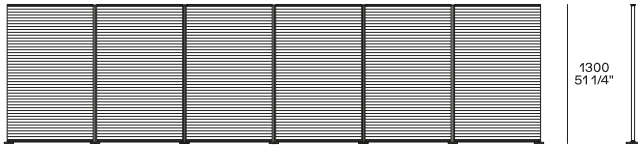

DESCRIPTION

Tipology

Screen

Structure

Painted metal and rope

DIMENSIONS

3-4 elements

5 elements

6 elements

STRUCTURE FINISHES

Metal parts

Metal parts

Corda intrecciata

Cenere