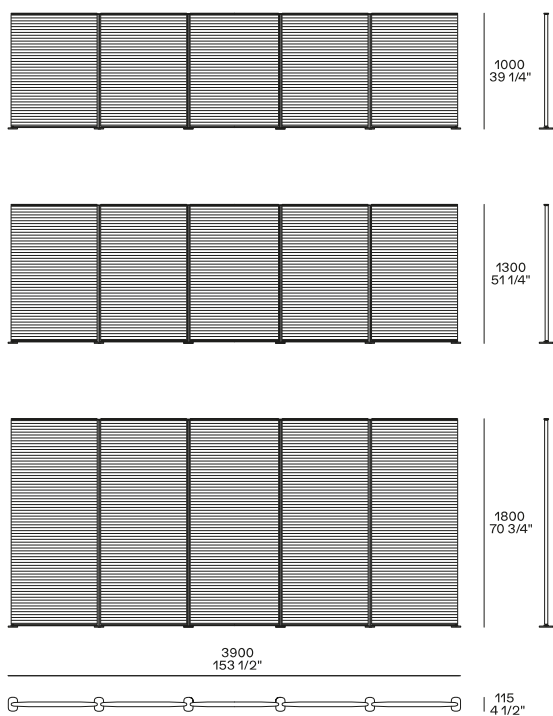

DESCRIPTION

Tipology

Screen

Structure

Painted metal and rope

DIMENSIONS

3-4 elements

5 elements

6 elements

STRUCTURE FINISHES

Metal parts

Metal parts

Corda intrecciata

Cenere