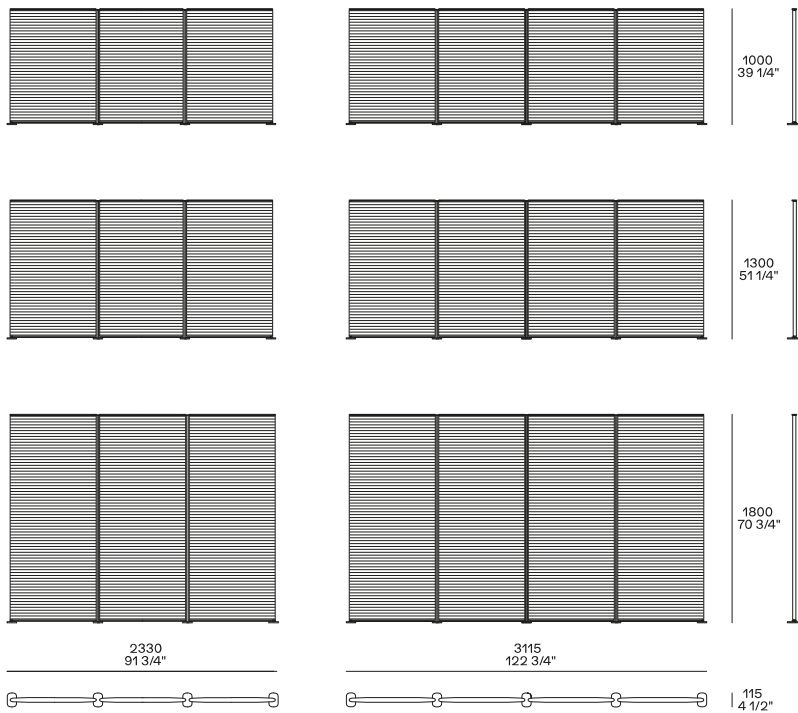

DESCRIPTION

Tipology

Screen

Structure

Painted metal and rope

DIMENSIONS

3-4 elements

5 elements

6 elements

STRUCTURE FINISHES

Metal parts

Metal parts

Corda intrecciata

Cenere