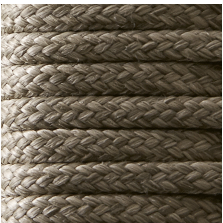

DESCRIPTION

Tipology

Screen

Structure

Painted metal and rope

DIMENSIONS

3-4 elements

5 elements

6 elements

STRUCTURE FINISHES

Metal parts

Metal parts

Corda intrecciata

Cenere