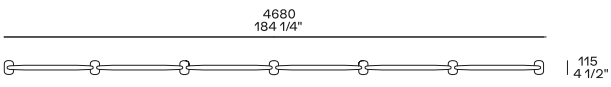

DESCRIPTION

Tipology

Screen

Structure

Painted metal and rope

DIMENSIONS

3-4 elements

5 elements

6 elements

STRUCTURE FINISHES

Metal parts

Metal parts

Corda intrecciata

Cenere