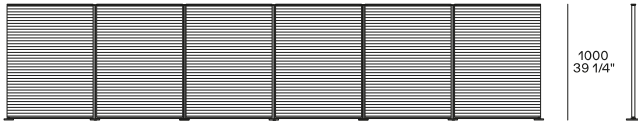

DESCRIPTION

Tipology

Screen

Structure

Painted metal and rope

DIMENSIONS

3-4 elements

5 elements

6 elements

STRUCTURE FINISHES

Metal parts

Metal parts

Corda intrecciata

Cenere