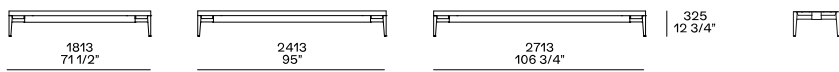

DESCRIPTION

| | |
|-------------------------|--|
| Typology | Benches collection |
| Top | Laminate, lacquer, wood |
| Base with feet | Painted aluminium die-cast, height adjustable feet |
| Base with plinth | Painted aluminium with leveler |

DIMENSIONS

STRUCTURE FINISHES

Metal parts

Metal parts

TOP FINISHES

Lacquer

Mat lacquer

Metallic lacquer