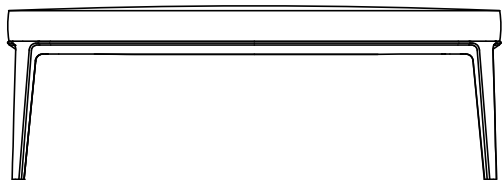

DESCRIPTION

Typology	Benches collection
Base	Solid wood or metal painted
Structure	Multi-density flexible polyurethane
Pre-cover	Polyester fibre
Final cover	Removable in fabric, not removable in leather

DIMENSIONS

Structure in wood

1300
51 1/4"

480
19"

500
19 3/4"

Structure in metal

1300
51 1/4"

480
19"

500
19 3/4"

Structure in wood

1300
51 1/4"

380
15"

500
19 3/4"

Structure in metal

1300
51 1/4"

380
15"