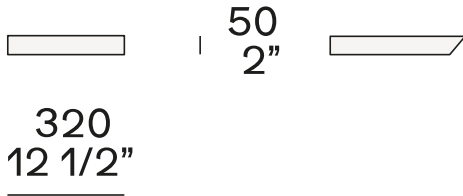

50
2"

370
14 1/2"

Optional undermount drawer

STRUCTURE FINISHES

Wood

Woods