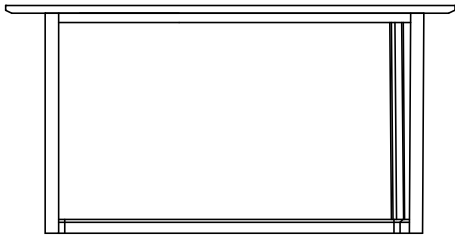

DESCRIPTION

Typology	Writing desk
Top	Medium-density fibre panel in veneer
Legs	Solid wood veneered
Note	Drawer and hide pad optional

DIMENSIONS

1450
57"

740
29 1/4"

720
28 1/4"

580
22 3/4"

480
18 3/4"

Optional desk pad in hide

50
2"

370
14 1/2"

Optional undermount drawer

STRUCTURE FINISHES

Wood

Woods

OPTIONAL UNDERMOUNT DRAWER