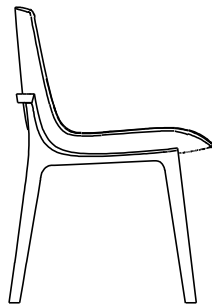

DESCRIPTION

Typology	Chair
Structure	Solid wood
Base	Solid wood or painted metal frame
Seat / Backrest	Moulded flexible polyurethane
Pre-cover	Polyester fibre
Final cover	Not removable cover in fabric or leather
Stitchings options	Normal double stitching or drawstring stitching

DIMENSIONS

With arms

635
25"

815
32"

460
18"

555
21 3/4"

540
21 1/4"

Without arms

815
32"

460
18"

505
20"

540
21 1/4"

With arms

635
25"

815
32"

460
18"