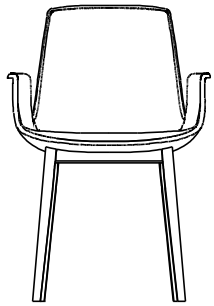

DESCRIPTION

Typology	Chair
Structure	Solid wood
Base	Solid wood or painted metal frame
Seat / Backrest	Moulded flexible polyurethane
Pre-cover	Polyester fibre
Final cover	Not removable cover in fabric or leather
Stitchings options	Normal double stitching or drawstring stitching

DIMENSIONS

With arms

635
25"

815
32"

460
18"

555
21 3/4"

540
21 1/4"

Without arms

815
32"

460
18"

505
20"

540
21 1/4"

With arms

635
25"

815
32"

460
18"