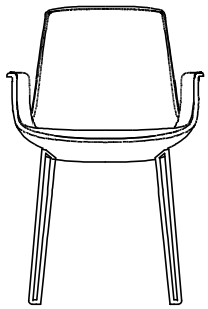

DESCRIPTION

Typology	Chair
Structure	Solid wood
Base	Solid wood or painted metal frame
Seat / Backrest	Moulded flexible polyurethane
Pre-cover	Polyester fibre
Final cover	Not removable cover in fabric or leather
Stitchings options	Normal double stitching or drawstring stitching

DIMENSIONS

With arms

635
25"

815
32"

460
18"

555
21 3/4"

540
21 1/4"

Without arms

815
32"

460
18"

505
20"

540
21 1/4"

With arms

635
25"

815
32"

460
18"

555
21 3/4"

540
21 1/4"

Without arms

815
32"

460
18"

505
20"

540
21 1/4"

SEAT AND BACKREST FINISHES