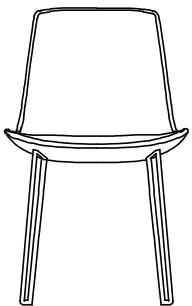

DESCRIPTION

Typology	Chair
Structure	Solid wood
Base	Solid wood or painted metal frame
Seat / Backrest	Moulded flexible polyurethane
Pre-cover	Polyester fibre
Final cover	Not removable cover in fabric or leather
Stitchings options	Normal double stitching or drawstring stitching

DIMENSIONS

With arms

635
25"

815
32"

460
18"

555
21 3/4"

540
21 1/4"

Without arms

815
32"

460
18"

505
20"

540
21 1/4"

With arms

635
25"

815
32"

460
18"

555
21 3/4"

540
21 1/4"

Without arms

815
32"

460
18"

505
20"

540
21 1/4"

SEAT AND BACKREST FINISHES