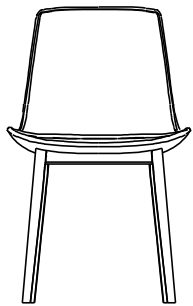

DESCRIPTION

Typology	Chair
Structure	Solid wood
Base	Solid wood or painted metal frame
Seat / Backrest	Moulded flexible polyurethane
Pre-cover	Polyester fibre
Final cover	Not removable cover in fabric or leather
Stitchings options	Normal double stitching or drawstring stitching

DIMENSIONS

With arms

635
25"

815
32"

460
18"

555
21 3/4"

540
21 1/4"

Without arms

815
32"

460
18"

505
20"

540
21 1/4"

With arms

635
25"

815
32"

460
18"