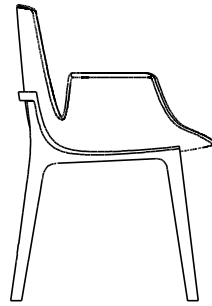

DESCRIPTION

Typology	Chair
Structure	Solid wood
Base	Solid wood or painted metal frame
Seat / Backrest	Moulded flexible polyurethane
Pre-cover	Polyester fibre
Final cover	Not removable cover in fabric or leather
Stitchings options	Normal double stitching or drawstring stitching

DIMENSIONS

With arms

635
25"

815
32"

460
18"

555
21 3/4"

540
21 1/4"

Without arms

815
32"

460
18"

505
20"

540
21 1/4"

With arms

635
25"

815
32"

460
18"