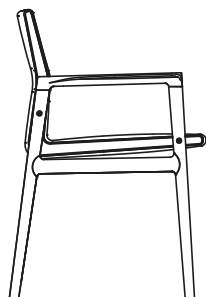

DESCRIPTION

Typology	Chair
Structure	Solid wood
Seat / Backrest	Moulded flexible polyurethane
Final cover	Not removable cover in fabric or leather

DIMENSIONS

With arms

630
24 3/4"

815
32"

460
18"

575
22 3/4"

545
21 1/2"

Without arms

815
32"

460
18"

540
21 1/4"

545
21 1/2"

SEAT AND BACKREST FINISHES

Fabric