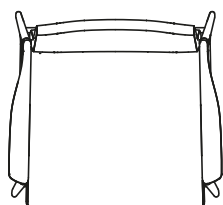

DESCRIPTION

Typology	Chair
Structure	Solid wood
Seat / Backrest	Moulded flexible polyurethane
Final cover	Not removable cover in fabric or leather

DIMENSIONS

With arms

630
24 3/4"

815
32"

460
18"

575
22 3/4"

545
21 1/2"

Without arms

815
32"

460
18"

540
21 1/4"

545
21 1/2"

SEAT AND BACKREST FINISHES

Fabric