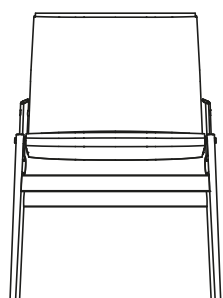

DESCRIPTION

Typology	Chair
Structure	Solid wood
Seat / Backrest	Moulded flexible polyurethane
Final cover	Not removable cover in fabric or leather

DIMENSIONS

With arms

630
24 3/4"

815
32"

460
18"

575
22 3/4"

545
21 1/2"

Without arms

815
32"

460
18"

540
21 1/4"

545
21 1/2"

SEAT AND BACKREST FINISHES

Fabric