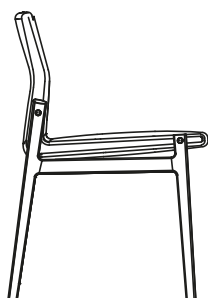

DESCRIPTION

Typology	Chair
Structure	Solid wood
Seat / Backrest	Moulded flexible polyurethane
Final cover	Not removable cover in fabric or leather

DIMENSIONS

With arms

630
24 3/4"

815
32"

460
18"

575
22 3/4"

545
21 1/2"

Without arms

815
32"

460
18"

540
21 1/4"

545
21 1/2"

SEAT AND BACKREST FINISHES

Fabric