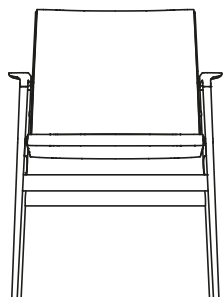

DESCRIPTION

Typology	Chair
Structure	Solid wood
Seat / Backrest	Moulded flexible polyurethane
Final cover	Not removable cover in fabric or leather

DIMENSIONS

With arms

630
24 3/4"

815
32"

460
18"

575
22 3/4"

545
21 1/2"

Without arms

815
32"

460
18"

540
21 1/4"

545
21 1/2"

SEAT AND BACKREST FINISHES

Fabric