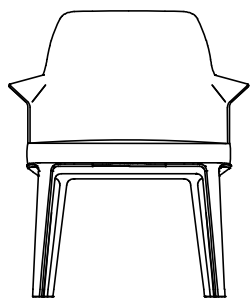

DESCRIPTION

Typology	Chair
Base	Solid wood
Seat / Backrest	Parts in multi-density flexible polyurethane and parts in moulded flexible polyurethane
Pre-cover	Polyester fibre
Final cover	Not removable cover in fabric or leather

DIMENSIONS

With arms

635
25"

780
30 3/4"

480
19"

630
24 3/4"

600
23 1/2"

Without arms