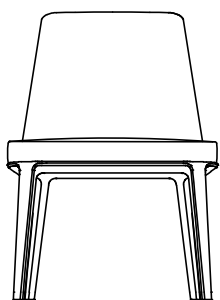

DESCRIPTION

Typology	Chair
Base	Solid wood
Seat / Backrest	Parts in multi-density flexible polyurethane and parts in moulded flexible polyurethane
Pre-cover	Polyester fibre
Final cover	Not removable cover in fabric or leather

DIMENSIONS

With arms

635
25"

780
30 3/4"

480
19"

630
24 3/4"

600
23 1/2"

Without arms