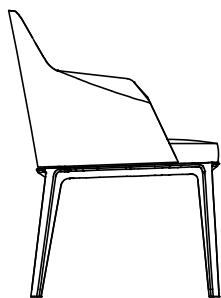

DESCRIPTION

Typology	Chair
Base	Solid wood
Seat / Backrest	Parts in multi-density flexible polyurethane and parts in moulded flexible polyurethane
Pre-cover	Polyester fibre
Final cover	Not removable cover in fabric or leather

DIMENSIONS

With arms

635
25"

780
30 3/4"

480
19"

630
24 3/4"

600
23 1/2"

Without arms