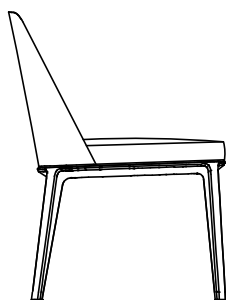

DESCRIPTION

Typology	Chair
Base	Solid wood
Seat / Backrest	Parts in multi-density flexible polyurethane and parts in moulded flexible polyurethane
Pre-cover	Polyester fibre
Final cover	Not removable cover in fabric or leather

DIMENSIONS

With arms

635
25"

780
30 3/4"

480
19"

630
24 3/4"

600
23 1/2"

Without arms

780
30 3/4"

480
19"

570
22 1/2"

600
23 1/2"

SEAT AND BACKREST FINISHES

Fabric

Caleo

Chios