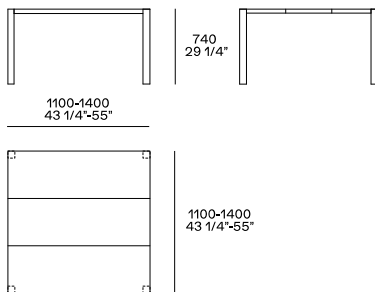

DESCRIPTION

Typology	Table
Legs	Solid wood
Top	Solid wood

DIMENSIONS

Square

Rectangular, customizable sizes

FINISHES

Wood

Woods