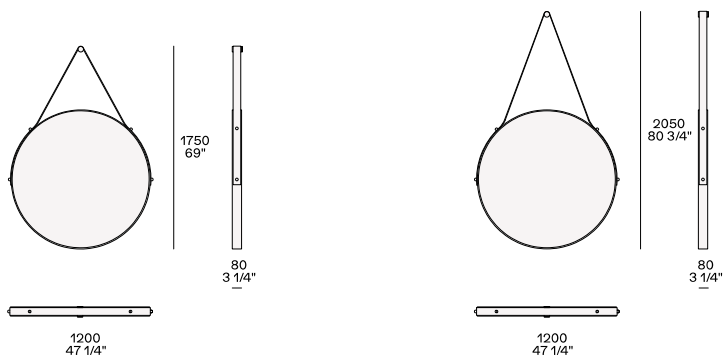

DESCRIPTION

Typology	Mirror
Structure	Metal covered in hide with back in wooden particles faced with melamine
Thickness	80 mm
Features	Hook and glossy brass details
Note	Wall fixing support included

DIMENSIONS

Diameter 1200mm

Diameter 1500mm

STRUCTURE FINISHES

Hide

Hide

GLASS FINISHES

Glass

Mirror