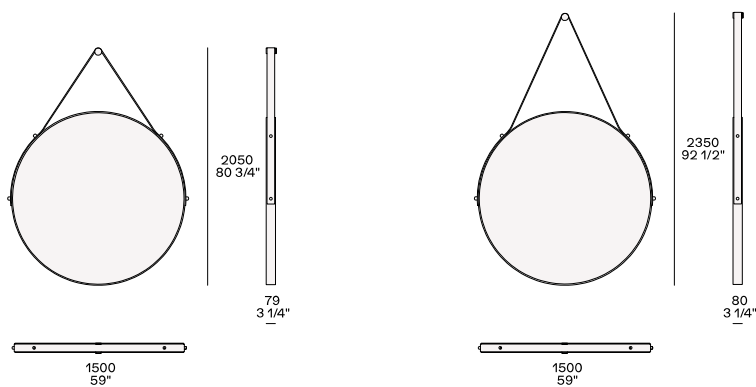

DESCRIPTION

Typology	Mirror
Structure	Metal covered in hide with back in wooden particles faced with melamine
Thickness	80 mm
Features	Hook and glossy brass details
Note	Wall fixing support included

DIMENSIONS

Diameter 1200mm

Diameter 1500mm

STRUCTURE FINISHES

Hide

Hide

GLASS FINISHES

Glass

Mirror