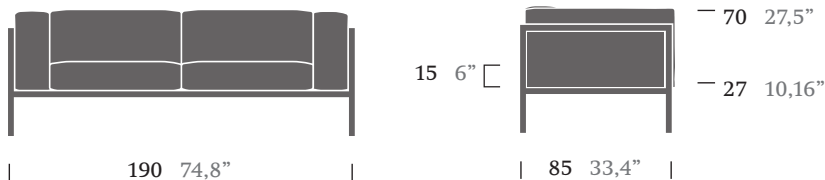

Dimensions

(cm / inch)

Materials

Fabric

Heavy Load 100.000 Cycles, Heavy Load Resistant 1000 Decitex, Kettalize-It, Resist U.v. En-581-4, Easy Clean, Abrasion, Resistance 30.000 Cycles, Quickdry

Aluminium

Antioxy, Heavy Load, Resistant En-1421, Kettalize-It, Anti-Scratch, Easy Clean, Flame Retardant M1, Eco Friendly Ecoembes Recycling Process

Optional Colours

Fabrics, Laminate Fabrics, Aluminium

Characteristics

Frame

Units box	1
Box Weight	22,1 Kg / 48,7 Lbs
Box Volume	1,3 m ³ / 46 cft.

Seat / back cushions

Units box	1
Box Weight	10,2 Kg / 22,4 Lbs
Box Volume	0,65m ³ / 22,9 cft.
C.O.M.	9,08 ml