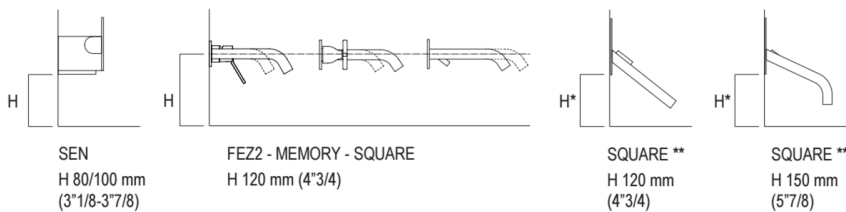

Height:	90.0 cm	35"3/8 inches
Diameter:	47.0 cm	18"1/2 inches
Weight:	18.0 kg	40 lbs
Packaging measurements:	57 x 57 x 95 cm	22"4/8 x 22"4/8 x 37"3/8 inches
Weight with packaging:	20.0 kg	44 lbs

Main dimensions

Installation notes: wall mounted tap

Installation notes: floor-mounted tap

Scarico per sifone a bottiglia  
Drain for bottle trap

		A
FEZ2	AFEZ004	355 (13"31/32)
	ARUB146	355 (13"31/32)
MEMORY	AMEM323	355 (13"31/32)
	ARUB1092	355 (13"31/32)
SEN	ASEN0962N	285 (11"7/32)
SQUARE	ARUB1096	285 (11"7/32)
	ARUB1020*	285 (11"7/32)

\*ad esaurimento / while stocks last

Tap position, recommended height

**POSIZIONE RUBINETTERIA / TAP POSITION**

Altezza consigliata / Recommended height

Filo superiore lavabo  
Upper wasbasin edge

\* ARUB1009D - ARUB1009C: H + 25 mm (1")  
\*\* Ad esaurimento/ While stocks last