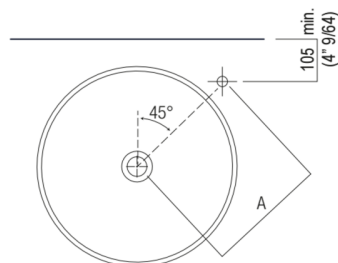

Height:	90.0 cm	35"3/8 inches
Diameter:	47.0 cm	18"1/2 inches
Weight:	18.0 kg	40 lbs
Packaging measurements:	57 x 57 x 95 cm	22"4/8 x 22"4/8 x 37"3/8 inches
Weight with packaging:	20.0 kg	44 lbs

Main dimensions

Installation notes: wall mounted tap

Installation notes: floor-mounted tap

Scarico per sifone a bottiglia  
Drain for bottle trap

		A
FEZ2	AFEZ004	355 (13"31/32)
	ARUB146	355 (13"31/32)
MEMORY	AMEM323	355 (13"31/32)
	ARUB1092	355 (13"31/32)
SEN	ASEN0962N	285 (11"7/32)
SQUARE	ARUB1096	285 (11"7/32)
	ARUB1020*	285 (11"7/32)

\*ad esaurimento / while stocks last

Tap position, recommended height

**POSIZIONE RUBINETTERIA / TAP POSITION**

Altezza consigliata / Recommended height

Filo superiore lavabo  
Upper wasbasin edge

\* ARUB1009D - ARUB1009C: H + 25 mm (1")  
\*\* Ad esaurimento/ While stocks last