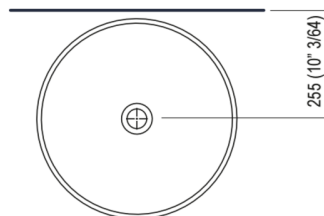

Height:	90.0 cm	35"3/8 inches
Diameter:	47.0 cm	18"1/2 inches
Weight:	18.0 kg	40 lbs
Packaging measurements:	57 x 57 x 95 cm	22"4/8 x 22"4/8 x 37"3/8 inches
Weight with packaging:	20.0 kg	44 lbs

Main dimensions

Installation notes: wall mounted tap

Installation notes: floor-mounted tap

Scarico per sifone a bottiglia  
Drain for bottle trap

		A
FEZ2	AFEZ004	355 (13"31/32)
	ARUB146	355 (13"31/32)
MEMORY	AMEM323	355 (13"31/32)
	ARUB1092	355 (13"31/32)
SEN	ASEN0962N	285 (11"7/32)
SQUARE	ARUB1096	285 (11"7/32)
	ARUB1020*	285 (11"7/32)

\*ad esaurimento / while stocks last

Tap position, recommended height

**POSIZIONE RUBINETTERIA / TAP POSITION**

Altezza consigliata / Recommended height

Filo superiore lavabo  
Upper wasbasin edge

\* ARUB1009D - ARUB1009C: H + 25 mm (1")  
\*\* Ad esaurimento/ While stocks last