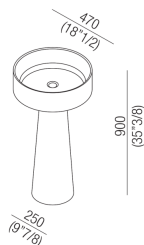

Washbasins Independent Bjhon 1
ACER1081MZ

Angelo Mangiarotti, 2012

Column washbasin in Cristalplant® biobased
with wall drainage

Finishes

White

Washbasin in white Carrara marble, grey carnic marble, black Marquina marble or in white Cristalplant® biobased, with cylindric basin and pedestal, without tap hole and without overflow, fixing kit included. Designed to take waste MET0563. For the version with wall drainage with recessed waste trap .PLA0456 you have to order item AKIT0731.
Materials used: Cristalplant® biobased.

Height:	90.0 cm	35"3/8 inches
Diameter:	47.0 cm	18"1/2 inches
Weight:	18.0 kg	40 lbs
Packaging measurements:	57 x 57 x 95 cm	22"4/8 x 22"4/8 x 37"3/8 inches
Weight with packaging:	20.0 kg	44 lbs