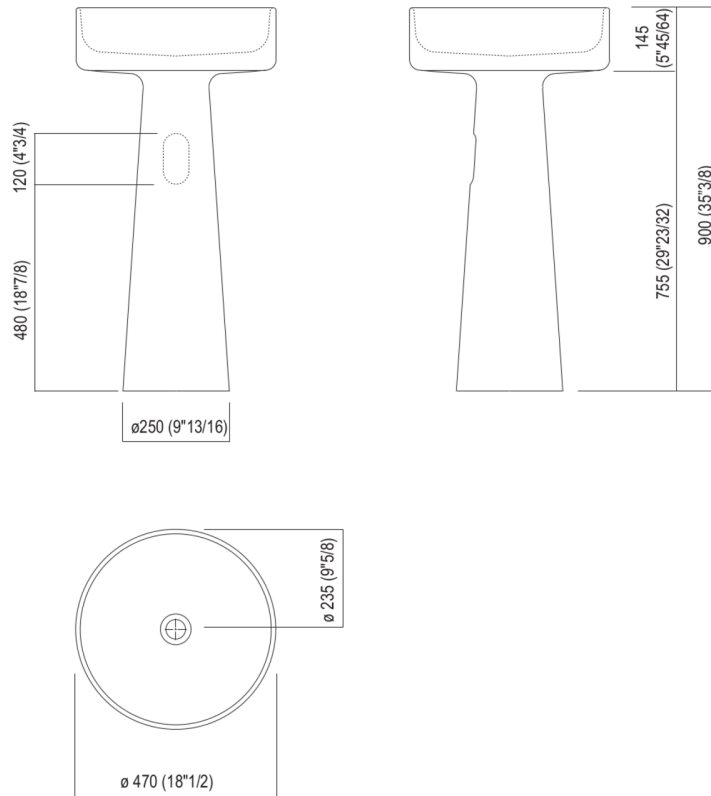

Washbasins Independent Bjhon 1  
**ACER1081MZ**

Angelo Mangiarotti, 2012

Column washbasin in Cristalplant® biobased  
 with wall drainage

**Finishes**

White

Washbasin in white Carrara marble, grey carnic marble, black Marquina marble or in white Cristalplant® biobased, with cylindric basin and pedestal, without tap hole and without overflow, fixing kit included. Designed to take waste MET0563. For the version with wall drainage with recessed waste trap .PLA0456 you have to order item AKIT0731.  
 Materials used: Cristalplant® biobased.

Height:	90.0 cm	35"3/8 inches
Diameter:	47.0 cm	18"1/2 inches
Weight:	18.0 kg	40 lbs
Packaging measurements:	57 x 57 x 95 cm	22"4/8 x 22"4/8 x 37"3/8 inches
Weight with packaging:	20.0 kg	44 lbs

Main dimensions

Installation notes: wall mounted tap

Installation notes: floor-mounted tap

Scarico per sifone a bottiglia  
Drain for bottle trap

		A
FEZ2	AFEZ004	355 (13"31/32)
	ARUB146	355 (13"31/32)
MEMORY	AMEM323	355 (13"31/32)
	ARUB1092	355 (13"31/32)
SEN	ASEN0962N	285 (11"7/32)
SQUARE	ARUB1096	285 (11"7/32)
	ARUB1020*	285 (11"7/32)

\*ad esaurimento / while stocks last

Tap position, recommended height

**POSIZIONE RUBINETTERIA / TAP POSITION**

Altezza consigliata / Recommended height

Filo superiore lavabo  
Upper wasbasin edge

\* ARUB1009D - ARUB1009C: H + 25 mm (1")  
\*\* Ad esaurimento/ While stocks last