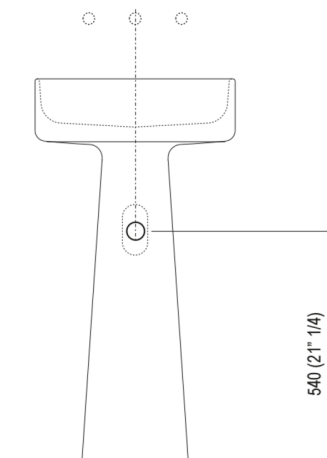

Height:	90.0 cm	35"3/8 inches
Diameter:	47.0 cm	18"1/2 inches
Weight:	18.0 kg	40 lbs
Packaging measurements:	57 x 57 x 95 cm	22"4/8 x 22"4/8 x 37"3/8 inches
Weight with packaging:	20.0 kg	44 lbs

Main dimensions

Installation notes: wall mounted tap

Installation notes: floor-mounted tap

Scarico per sifone a bottiglia  
Drain for bottle trap

		A
FEZ2	AFEZ004	355 (13"31/32)
	ARUB146	355 (13"31/32)
MEMORY	AMEM323	355 (13"31/32)
	ARUB1092	355 (13"31/32)
SEN	ASEN0962N	285 (11"7/32)
SQUARE	ARUB1096	285 (11"7/32)
	ARUB1020*	285 (11"7/32)

\*ad esaurimento / while stocks last

Tap position, recommended height

**POSIZIONE RUBINETTERIA / TAP POSITION**

Altezza consigliata / Recommended height

Filo superiore lavabo  
Upper wasbasin edge

\* ARUB1009D - ARUB1009C: H + 25 mm (1")  
\*\* Ad esaurimento/ While stocks last