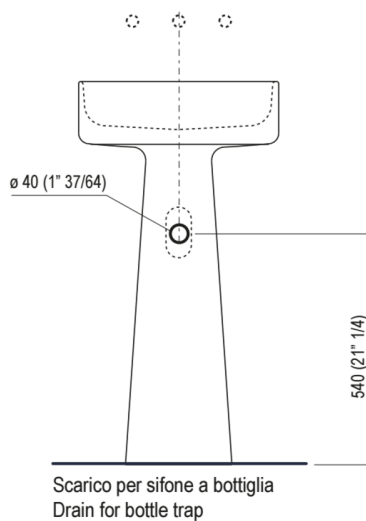

Height:	90.0 cm	35"3/8 inches
Diameter:	47.0 cm	18"1/2 inches
Weight:	18.0 kg	40 lbs
Packaging measurements:	57 x 57 x 95 cm	22"4/8 x 22"4/8 x 37"3/8 inches
Weight with packaging:	20.0 kg	44 lbs

Main dimensions

Installation notes: wall mounted tap

Installation notes: floor-mounted tap

Scarico per sifone a bottiglia  
Drain for bottle trap

		A
FEZ2	AFEZ004	355 (13"31/32)
	ARUB146	355 (13"31/32)
MEMORY	AMEM323	355 (13"31/32)
	ARUB1092	355 (13"31/32)
SEN	ASEN0962N	285 (11"7/32)
SQUARE	ARUB1096	285 (11"7/32)
	ARUB1020*	285 (11"7/32)

\*ad esaurimento / while stocks last

Tap position, recommended height

**POSIZIONE RUBINETTERIA / TAP POSITION**

Altezza consigliata / Recommended height

Filo superiore lavabo  
Upper wasbasin edge

\* ARUB1009D - ARUB1009C: H + 25 mm (1")  
\*\* Ad esaurimento/ While stocks last