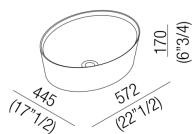

Washbasins Over countertop 661
ACER0661_

Benedini Associati, 2011

Over countertop washbasin

Finishes

Glossy white

Matt white

Oval-shaped over countertop washbasin in white Ceramilux® without tap holes, without overflow. Designed for waste .MET0563.

Materials used: Ceramilux®.

Width:	57.2 cm	22" 1/2 inches
Height:	17.0 cm	6" 3/4 inches
Depth:	44.5 cm	17" 1/2 inches
Capacity:	7.0 l	2 gal
Weight:	10.0 kg	22 lbs
Packaging measurements:	45 x 70 x 24 cm	17"6/8 x 27"4/8 x 9"4/8 inches
Weight with packaging:	12.0 kg	26 lbs