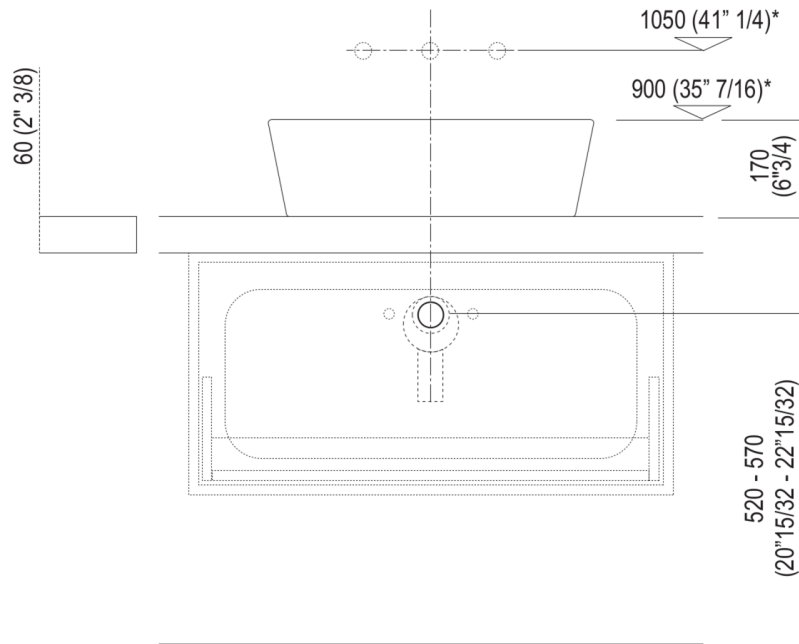

Materials used: Ceramilux®.

Width:	57.2 cm	22" 1/2 inches
Height:	17.0 cm	6" 3/4 inches
Depth:	44.5 cm	17" 1/2 inches
Capacity:	7.0 l	2 gal
Weight:	10.0 kg	22 lbs
Packaging measurements:	45 x 70 x 24 cm	17"6/8 x 27"4/8 x 9"4/8 inches
Weight with packaging:	12.0 kg	26 lbs

Main dimensions

Installation notes: countertop to be rested on cabinet with thickness cm 3 (1"3/16)

Scarico per sifone a bottiglia e ad incasso  
 Drain for bottle trap and concealed waste trap

\*h.consigliata / advised h.

Installation notes: countertop to be rested on cabinet with thickness cm 6 (2"3/8)

Scarico per sifone a bottiglia e ad incasso  
 Drain for bottle trap and concealed waste trap

\*h.consigliata / advised h.

Installation notes: countertop with concealed wall fixings/freestanding with thickness cm 6 (2"3/8)

Scarico per sifone a bottiglia  
 Drain for bottle trap

\*h.consigliata / advised h.