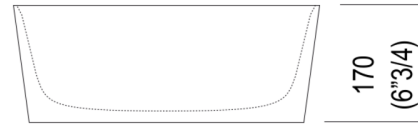

Main dimensions