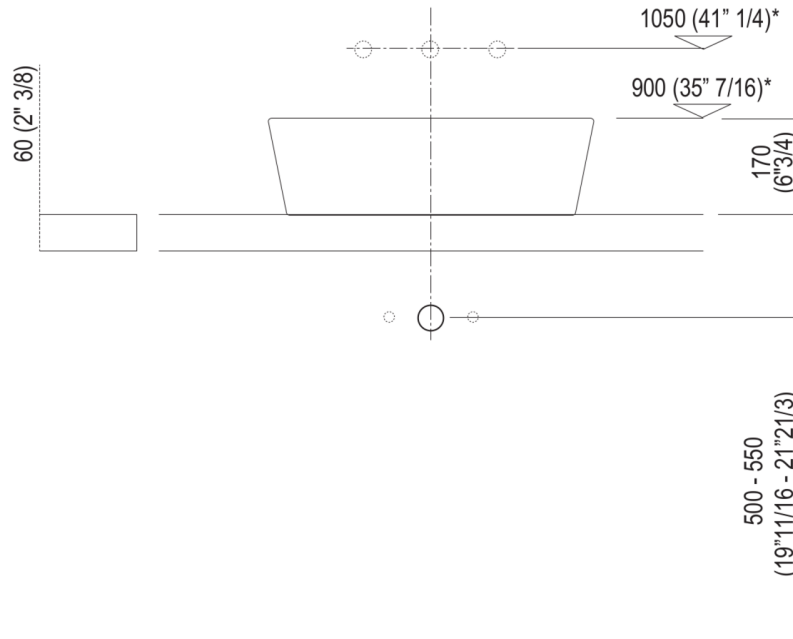

Materials used: Ceramilux®.

Width:	57.2 cm	22" 1/2 inches
Height:	17.0 cm	6" 3/4 inches
Depth:	44.5 cm	17" 1/2 inches
Capacity:	7.0 l	2 gal
Weight:	10.0 kg	22 lbs
Packaging measurements:	45 x 70 x 24 cm	17"6/8 x 27"4/8 x 9"4/8 inches
Weight with packaging:	12.0 kg	26 lbs

Main dimensions

Installation notes: countertop to be rested on cabinet with thickness cm 3 (1"3/16)

Scarico per sifone a bottiglia e ad incasso  
 Drain for bottle trap and concealed waste trap

\*h.consigliata / advised h.

Installation notes: countertop to be rested on cabinet with thickness cm 6 (2"3/8)

Scarico per sifone a bottiglia e ad incasso  
 Drain for bottle trap and concealed waste trap

\*h.consigliata / advised h.

Installation notes: countertop with concealed wall fixings/freestanding with thickness cm 6 (2"3/8)

Scarico per sifone a bottiglia  
 Drain for bottle trap

\*h.consigliata / advised h.