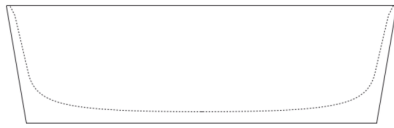

Main dimensions