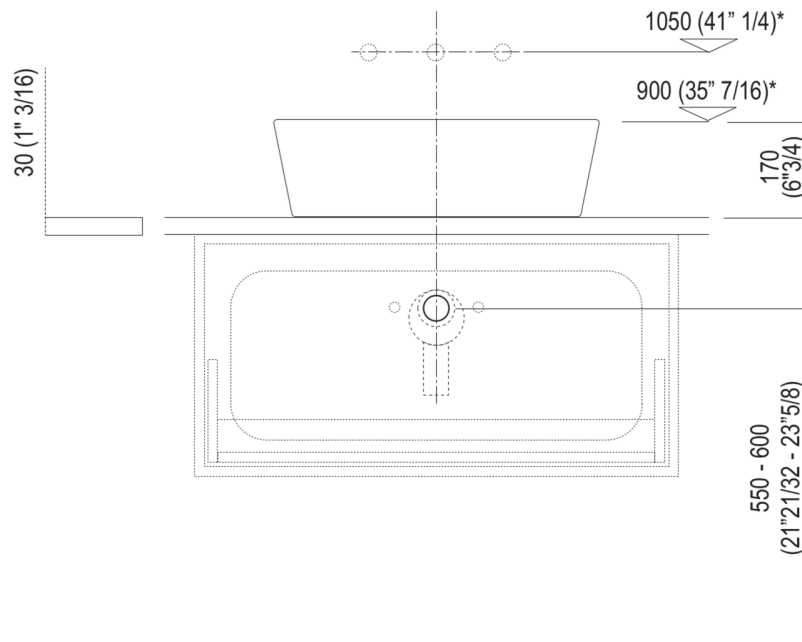

Materials used: Ceramilux®.

Width:	57.2 cm	22" 1/2 inches
Height:	17.0 cm	6" 3/4 inches
Depth:	44.5 cm	17" 1/2 inches
Capacity:	7.0 l	2 gal
Weight:	10.0 kg	22 lbs
Packaging measurements:	45 x 70 x 24 cm	17"6/8 x 27"4/8 x 9"4/8 inches
Weight with packaging:	12.0 kg	26 lbs

Main dimensions

Installation notes: countertop to be rested on cabinet with thickness cm 3 (1"3/16)

Scarico per sifone a bottiglia e ad incasso  
 Drain for bottle trap and concealed waste trap

\*h.consigliata / advised h.

Installation notes: countertop to be rested on cabinet with thickness cm 6 (2"3/8)

Scarico per sifone a bottiglia e ad incasso  
 Drain for bottle trap and concealed waste trap

\*h.consigliata / advised h.

Installation notes: countertop with concealed wall fixings/freestanding with thickness cm 6 (2"3/8)

Scarico per sifone a bottiglia  
 Drain for bottle trap

\*h.consigliata / advised h.