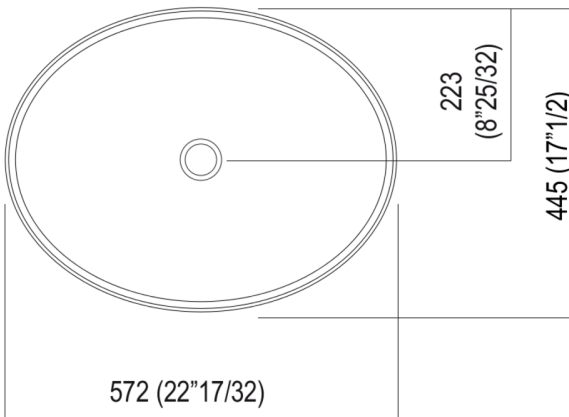

Washbasins Over countertop 661  
**ACER0661\_**

Benedini Associati, 2011

Over countertop washbasin

**Finishes**

Glossy white

Matt white

Oval-shaped over countertop washbasin in white Ceramilux® without tap holes, without overflow. Designed for waste .MET0563.<br>

Materials used: Ceramilux®.

Width:	57.2 cm	22" 1/2 inches
Height:	17.0 cm	6" 3/4 inches
Depth:	44.5 cm	17" 1/2 inches
Capacity:	7.0 l	2 gal
Weight:	10.0 kg	22 lbs
Packaging measurements:	45 x 70 x 24 cm	17"6/8 x 27"4/8 x 9"4/8 inches
Weight with packaging:	12.0 kg	26 lbs

Main dimensions

Installation notes: countertop to be rested on cabinet with thickness cm 3 (1"3/16)

Scarico per sifone a bottiglia e ad incasso  
 Drain for bottle trap and concealed waste trap

\*h.consigliata / advised h.