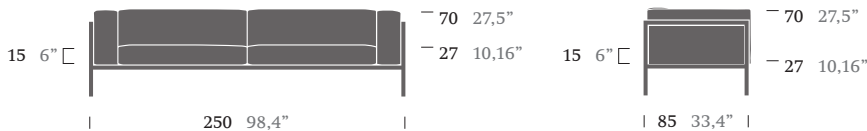

Dimensions

(cm / inch)

Materials

Fabric

Heavy Load 100.000 Cycles, Heavy Load Resistant 1000 Decitex, Kettalize-It, Resist U.v. En-581-4, Easy Clean, Abrasion, Resistance 30.000 Cycles, Quickdry

Aluminium

Antioxy, Heavy Load, Resistant En-1421, Kettalize-It, Anti-Scratch, Easy Clean, Flame Retardant M1, Eco Friendly Ecoembes Recycling Process

Optional Colours

Fabrics, Laminate Fabrics, Aluminium

Characteristics

Frame

Units box	1
Box Weight	27,7 Kg / 61 Lbs
Box Volume	2,75 m ³ / 97,1 cft.

Seat / back cushions

Units box	1
Box Weight	14,3 Kg / 31,5 Lbs
Box Volume	0,3 m ³ / 10,5 cft.
C.O.M.	9,72 ml