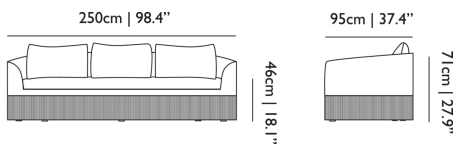

Product

WIDTH 250cm | 98.4"

HEIGHT 71cm | 28"

DEPTH 95cm | 37.4"

Packaging

WIDTH 103cm | 40.6"

HEIGHT 83cm | 32.7"

CUBAGE 2.16m³ | 76.38ft³

LENGTH 253cm | 99.6"

WEIGHT 50kg | 110.23lbs

Technical

ADDITIONAL

Backcushions included. Pillows to be ordered separately. See chapter "pillows".

MATERIAL

Wooden frame, HR foam, velvet, viscose fringes.

HEIGHT ARMREST

71cm | 28"

HEIGHT ARMREST 2

67cm | 26.4"

SEAT DEPTH

80cm | 31.5"

SEAT DEPTH 2

66cm | 26"

SEAT HEIGHT

47cm | 18.5"

SEAT WIDTH

225cm | 88.6"

SEAT WIDTH 2

180cm | 70.9"

SEATING CAPACITY

3
