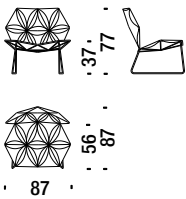

Multicolor armchair with flowers

Poltrona Multicolor con petali

456

0,7 m³ 15 Kg