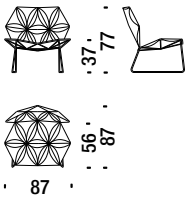

Poltrona Afrobatik blue with flowers

Poltrona Afrobatik blue con petali

001

0,7 m³ 15 Kg