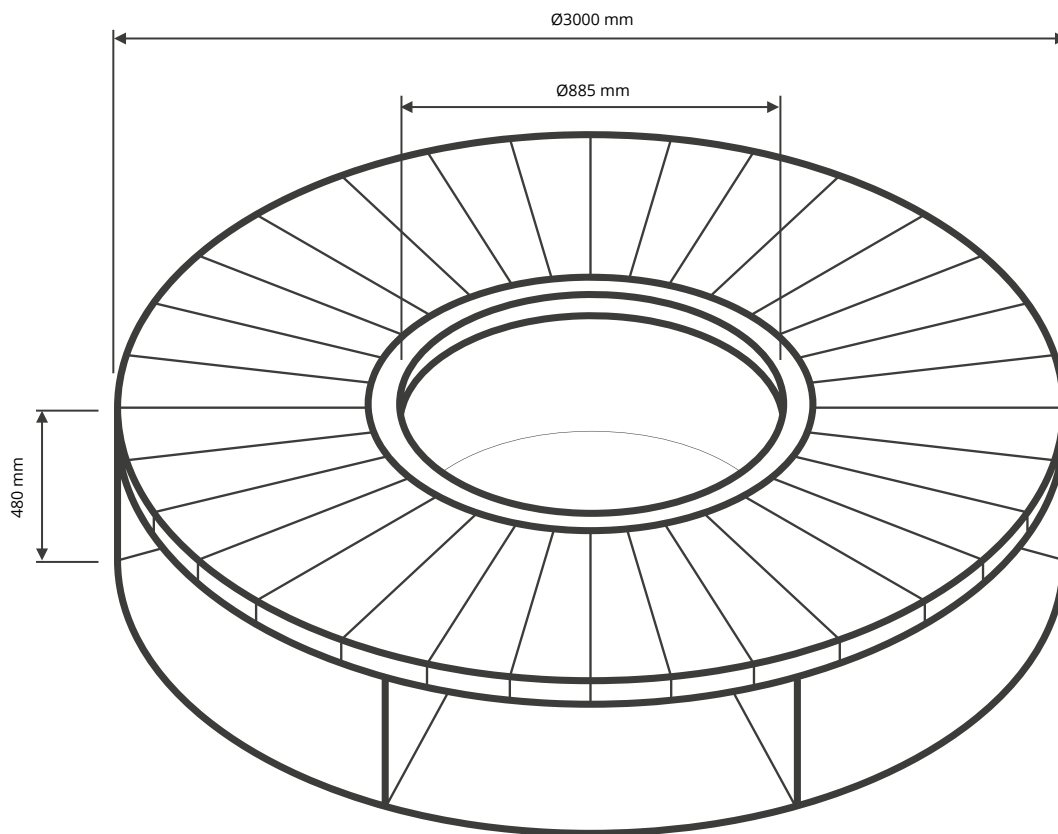

*This drawing is the exclusive property of AK-47 s.r.l. and all rights are reserved.
Any unauthorized reproduction and / or disclosure will be prosecuted by law ©*