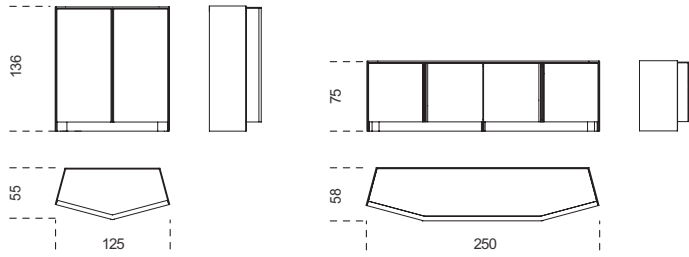

Athus

Oscar e Gabriele Buratti
2017

Madia in frassino tinto nero poro aperto (mod. Layer). Dettagli in metallo verniciato bronzo patinato. Top in marmo Stardust Grigio oppure Sahara Noir. Dotata di ripiano in cristallo extralight 10mm temperato e schienale interno specchiato.

Sideboard in black (mod. Layer) open pore lacquered ash. Patinated bronze lacquered metal details. Grey Stardust or Sahara Noir marble top. Supplied with 10 mm tempered extralight glass shelf and mirrored inside back.

	<i>Cm</i>	<i>Inches</i>
	125 x 55 x 136h	49 ¹ / ₄ " x 23" x 53 ³ / ₄ "h
	250 x 58 x 75h	98 ¹ / ₂ " x 23" x 29 ³ / ₄ "h