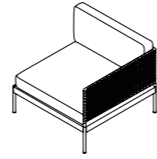

350 + 331 SX SOFA

W 90 x D 90 x H 67 cm
Seat H with cushion 28 + 11 cm

W 35³/₈ x D 35³/₈ x H 26³/₈ cm
Seat H with cushion 11" + 4³/₈ cm