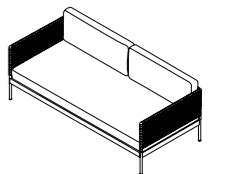

357 + 340 DX SOFA

W 200 x D 90 x H 67 cm
Seat H with cushion 28 + 11 cm

W 78³/₄ x D 35³/₈ x H 26³/₈ cm
Seat H with cushion 11" + 4³/₈ cm