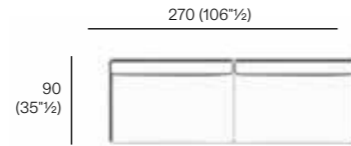

BASKET SOFA COMPOSITION

- 2 x BASKET 353 module (135x90 cm)
- 2 x cushion BASKET 353 seat
- 1 x BASKET 334 backrest right (135x90 cm)
- 1 x BASKET 335 backrest left (135x90 cm)
- 2 x cushion BASKET back 135 cm