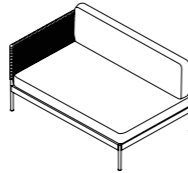

353 + 334 DX SOFA

W 135 x D 90 x H 67 cm
Seat H with cushion 28 + 11 cm

W 53³/₈ x D 35³/₈ x H 26³/₈ cm
Seat H with cushion 11" + 4³/₈ cm