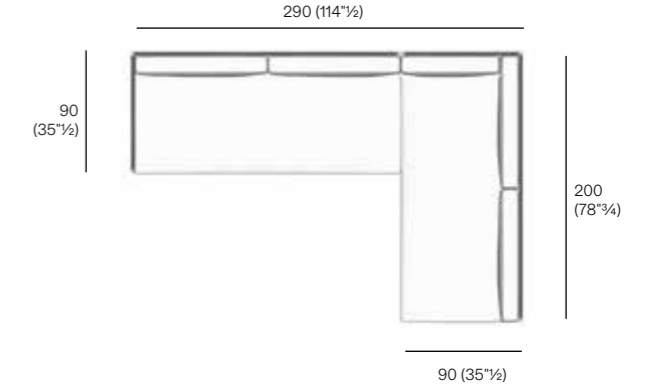

BASKET SOFA COMPOSITION

- 2 x BASKET 357 module (200x90cm)
- 2 x cushion BASKET 357 seat
- 2 x BASKET 338 backrest right (200x90cm)
- 2 x cushion BASKET back 200cm 2 pcs
- 1 x cushion BASKET arm 90cm