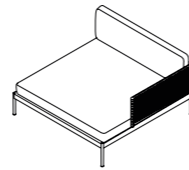

354 + 335 SX SOFA

W 135 x D 135 x H 67 cm
Seat H with cushion 28 + 11 cm

W 53³/₈ x D 53³/₈ x H 26³/₈ cm
Seat H with cushion 11" + 4³/₈ cm