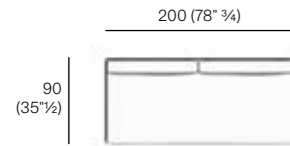

Basket Sofa Suggested Composition

Design Rodolfo Dordoni

Technical Information

BASKET

MAIN SUGGESTED COMPOSITION

BASKET SOFA COMPOSITION

- 1 x BASKET 357 module (200x90 cm)
- 1 x cushion BASKET 357 seat
- 1 x BASKET 340 backrest U (200x90 cm)
- 1 x cushion BASKET back 200 cm 2 pcs