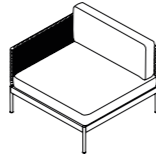

350 + 331 DX SOFA

W 90 x D 90 x H 67 cm
Seat H with cushion 28 + 11 cm

W 35³/₈ x D 35³/₈ x H 26³/₈ cm
Seat H with cushion 11" + 4³/₈ cm