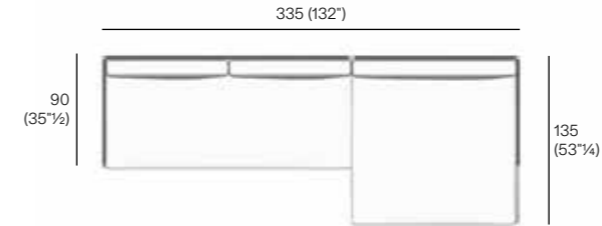

Basket Sofa Suggested Composition

Design Rodolfo Dordoni

Technical Information

BASKET

MAIN SUGGESTED COMPOSITION

BASKET SOFA COMPOSITION

- 1 x BASKET 357 module (200×90 cm)
- 1 x cushion BASKET 357 seat
- 1 x BASKET 340 backrest U (200×90 cm)
- 1 x cushion BASKET back 200 cm 2 pcs

BASKET SOFA COMPOSITION

- 2 x BASKET 353 module (135×90 cm)
- 2 x cushion BASKET 353 seat
- 1 x BASKET 334 backrest right (135×90 cm)
- 1 x BASKET 335 backrest left (135×90 cm)
- 2 x cushion BASKET back 135 cm

BASKET SOFA COMPOSITION

- 1 x BASKET 357 module (200×90 cm)
- 1 x cushion BASKET 357 seat
- 1 x BASKET 338 backrest right (200×90 cm)
- 1 x cushion BASKET back 200 cm 2 pcs
- 1 x BASKET 354 module (135×135 cm)
- 1 x cushion BASKET 354 seat
- 1 x BASKET 335 backrest left (135×90 cm)
- 1 x cushion BASKET back 135 cm