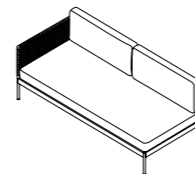

357 + 338 DX SOFA

W 200 x D 90 x H 67 cm
Seat H with cushion 28 + 11 cm

W 78³/₄ x D 35³/₈ x H 26³/₈ cm
Seat H with cushion 11" + 4³/₈ cm