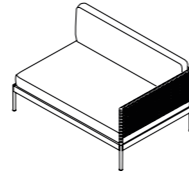

353 + 335 SX SOFA

W 135 x D 90 x H 67 cm
Seat H with cushion 28 + 11 cm

W 53³/₈ x D 35³/₈ x H 26³/₈ cm
Seat H with cushion 11" + 4³/₈ cm