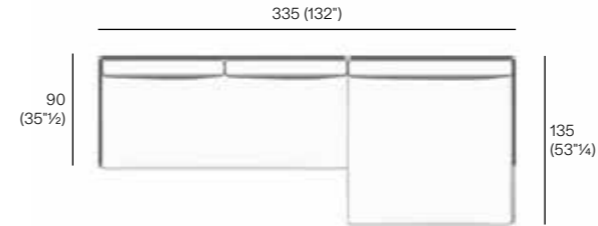

Basket Sofa Suggested Composition

Design Rodolfo Dordoni

Technical Information

BASKET

MAIN SUGGESTED COMPOSITION

BASKET SOFA COMPOSITION

- 1 x BASKET 357 module (200x90 cm)
- 1 x cushion BASKET 357 seat
- 1 x BASKET 340 backrest U (200x90 cm)
- 1 x cushion BASKET back 200 cm 2 pcs

BASKET SOFA COMPOSITION

- 2 x BASKET 353 module (135x90 cm)
- 2 x cushion BASKET 353 seat
- 1 x BASKET 334 backrest right (135x90 cm)
- 1 x BASKET 335 backrest left (135x90 cm)
- 2 x cushion BASKET back 135 cm

BASKET SOFA COMPOSITION

- 1 x BASKET 357 module (200x90 cm)
- 1 x cushion BASKET 357 seat
- 1 x BASKET 338 backrest right (200x90 cm)
- 1 x cushion BASKET back 200 cm 2 pcs
- 1 x BASKET 354 module (135x135 cm)
- 1 x cushion BASKET 354 seat
- 1 x BASKET 335 backrest left (135x90 cm)
- 1 x cushion BASKET back 135 cm