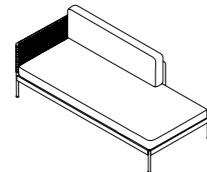

357 + 334 SOFA

W 200 x D 90 x H 67 cm
Seat H with cushion 28 + 11 cm

W 78³/₄ x D 35³/₈ x H 26³/₈ cm
Seat H with cushion 11" + 4³/₈ cm