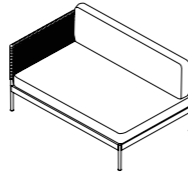

## 353 + 333 SOFA

W 135 x D 90 x H 67 cm  
Seat H with cushion 28 + 11 cm

W 53<sup>3</sup>/<sub>8</sub> x D 35<sup>3</sup>/<sub>8</sub> x H 26<sup>3</sup>/<sub>8</sub> cm  
Seat H with cushion 11" + 4<sup>3</sup>/<sub>8</sub> cm

## 353 + 334 DX SOFA

W 135 x D 90 x H 67 cm  
Seat H with cushion 28 + 11 cm

W 53<sup>3</sup>/<sub>8</sub> x D 35<sup>3</sup>/<sub>8</sub> x H 26<sup>3</sup>/<sub>8</sub> cm  
Seat H with cushion 11" + 4<sup>3</sup>/<sub>8</sub> cm