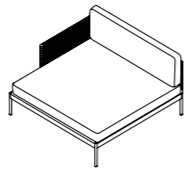

354 + 334 DX SOFA

W 135 x D 135 x H 67 cm
Seat H with cushion 28 + 11 cm

W 53³/₈ x D 53³/₈ x H 26³/₈ cm
Seat H with cushion 11" + 4³/₈ cm