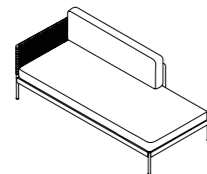

357 + 334 SOFA

W 200 x D 90 x H 67 cm
Seat H with cushion 28 + 11 cm

W 78³/₄ x D 35³/₈ x H 26³/₈ cm
Seat H with cushion 11" + 4³/₈ cm