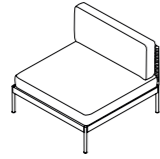

350 + 330 SOFA

W 90 x D 90 x H 67 cm
Seat H with cushion 28 + 11 cm

W 35³/₈ x D 35³/₈ x H 26³/₈ cm
Seat H with cushion 11" + 4³/₈ cm