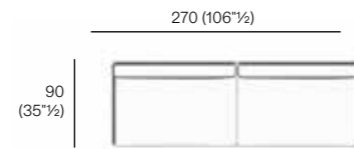

BASKET SOFA COMPOSITION

- 2 x BASKET 353 module (135×90 cm)
- 2 x cushion BASKET 353 seat
- 1 x BASKET 334 backrest right (135×90 cm)
- 1 x BASKET 335 backrest left (135×90 cm)
- 2 x cushion BASKET back 135 cm