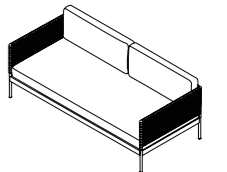

357 + 340 DX SOFA

W 200 x D 90 x H 67 cm
Seat H with cushion 28 + 11 cm

W 78³/₄ x D 35³/₈ x H 26³/₈ cm
Seat H with cushion 11" + 4³/₈ cm