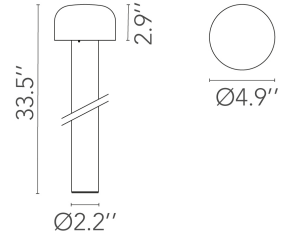

FLOS

Bellhop 125 H850 - Specification Sheet by

Environment

Outdoor - Wet location

 F003B21AU01-B

Dimensional Image

BELLHOP
BOLLARD
850 MM / 33.5 IN