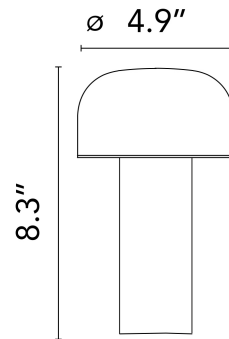

Dimensional Image