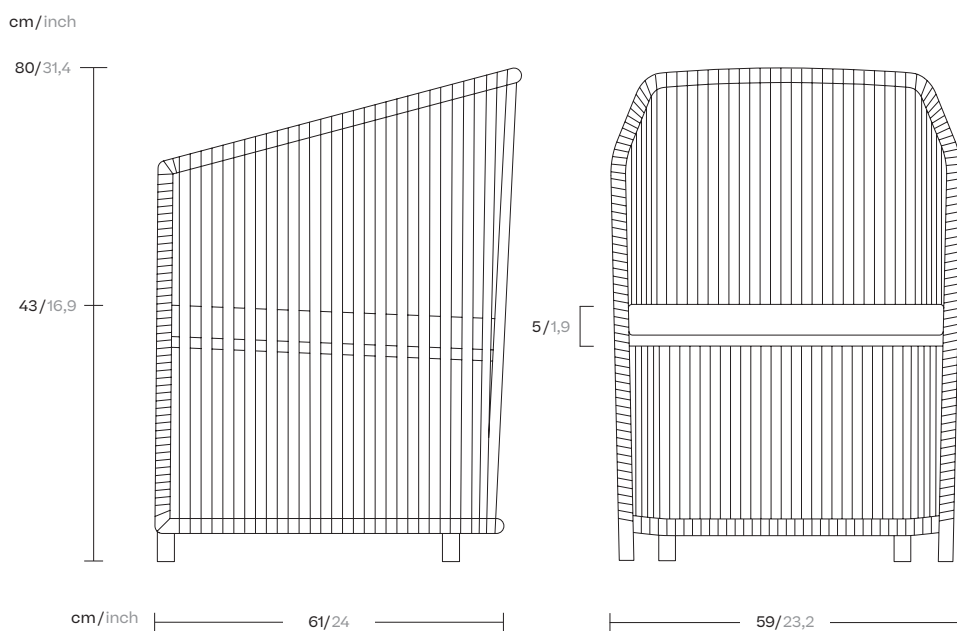

# Dining armchair lounge bela rope

Designer  
Rodolfo Dordoni

Collection  
Bitta Lounge

Reference  
KS7L00100

1/5

The new Bitta Lounge features a gentle, rounded design with sizes and proportions appropriate for small spaces. Thanks to its lightness and design it is ideal for public and residential areas, with seat and backrest cushions for greater ergonomic comfort.