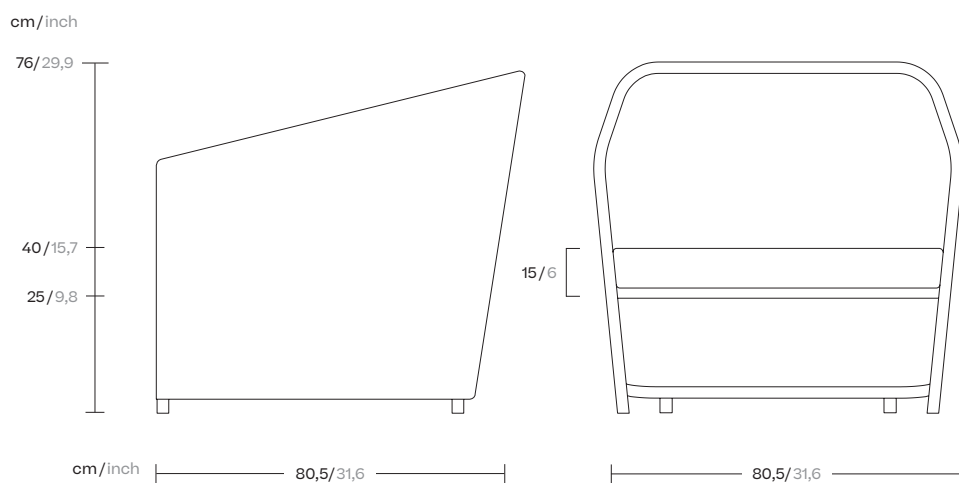

# Club armchair lounge parallels

Designer  
Rodolfo Dordoni

Collection  
Bitta Lounge

Reference  
KS7L00400

1/5

The new Bitta Lounge features a gentle, rounded design with sizes and proportions appropriate for small spaces. Thanks to its lightness and design it is ideal for public and residential areas, with seat and backrest cushions for greater ergonomic comfort.