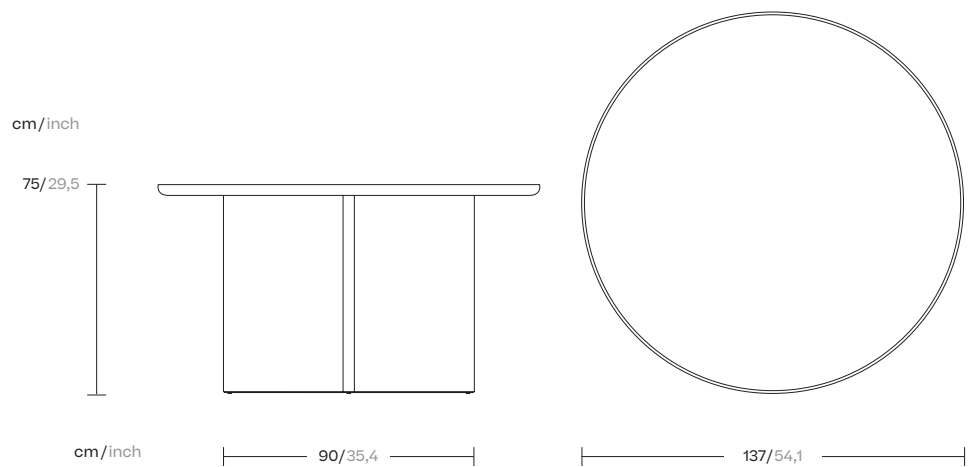

Dining table

Ø135

Designer
Doshi Levien

Collection
Cala

Reference
KS2701400

1/4

'Cala' is a high backed armchair inspired by the iconic Emanuelle. The chair has a majestic spatial presence with transparent and light surfaces. The open weave of the rope provides a latticed window for visual privacy while maintaining a connection to the natural elements. 'Cala' may be used for outdoor dining as well as a chair to lounge in. The wide selection of metal coatings, rope colours and cushion fabrics offer many possibilities to tailor the identity of the chair to suit different projects.

kettal