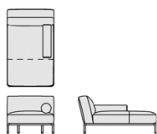

MS_4R - MS_4LR
cm. 90x100x38/70h
inch 35¹/₂x39¹/₄x15¹/₂h

MS_5L - MS_5LP
cm. 180x100x38/70h
inch 70³/₄x39¹/₄x15¹/₂h

terminale sinistro/destro due posti - *two-seater left/right end element*

MS_5R - MS_5RP
cm. 180x100x38/70h
inch 70³/₄x39¹/₄x15¹/₂h

MS_7 - MS_7P
cm. 98x98x38/70h
inch 38¹/₂x38¹/₂x15¹/₂h

angolare - *corner element*

MS_1 - MS_1P
cm. 90x90x38/70h
inch 35¹/₂x35¹/₂x15¹/₂h

pouf

MS_6L - MS_6LP
cm. 90x150x38/70h
inch 35¹/₂x59¹/₄x15¹/₂h

chaise longue sinistra/destra - *left/right chaise longue*

MS_6R - MS_6RP
cm. 90x150x38/70h
inch 35¹/₂x59¹/₄x15¹/₂h

MS_50 - MS_50P
cm. 50x50
inch 19³/₄x19³/₄

cuscino - *cushion 50x50*

MS_9 - MS_9P
cm. 180x90x38/70h
inch 70³/₄x35¹/₂x15¹/₂h

pouf due posti - *two-seater pouf*