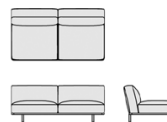

MSF8 - MSF8P
cm. 180x100x38/70h
inch 70³/₄x39¹/₄x15¹/₂h

elemento centrale due/tre posti - two/three-seater central element