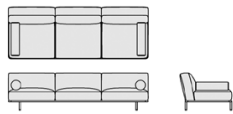

MSF3 - MSF3P
cm. 270x100x38/70h
inch 106¹/₄x39¹/₄x15¹/₂h

divano tre posti - three-seater sofa