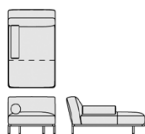

divano a 2 posti - *two-seater sofa*

MS_3 - MS_3P
cm. 270x100x38/70h
inch 106¹/₄x39¹/₄x15¹/₂h

divano tre posti - *three-seater sofa*

MS_4L - MS_4LP
cm. 90x100x38/70h
inch 35¹/₂x39¹/₄x15¹/₂h

terminale sinistro/destro - *left/right end element*

MS_4R - MS_4LR
cm. 90x100x38/70h
inch 35¹/₂x39¹/₄x15¹/₂h

MS_5L - MS_5LP
cm. 180x100x38/70h
inch 70³/₄x39¹/₄x15¹/₂h

terminale sinistro/destro due posti - *two-seater left/right end element*

MS_5R - MS_5RP
cm. 180x100x38/70h
inch 70³/₄x39¹/₄x15¹/₂h

MS_7 - MS_7P
cm. 98x98x38/70h
inch 38¹/₂x38¹/₂x15¹/₂h

angolare - *corner element*

MS_1 - MS_1P
cm. 90x90x38/70h
inch 35¹/₂x35¹/₂x15¹/₂h

pouf

MS_6L - MS_6LP
cm. 90x150x38/70h
inch 35¹/₂x59¹/₄x15¹/₂h

chaise longue sinistra/destra - *left/right chaise longue*