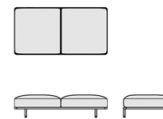

divano a 2 posti - *two-seater sofa*

MS_3 - MS_3P
cm. 270x100x38/70h
inch 106¹/₄x39¹/₄x15¹/₂h

divano tre posti - *three-seater sofa*

MS_4L - MS_4LP
cm. 90x100x38/70h
inch 35¹/₂x39¹/₄x15¹/₂h

terminale sinistro/destro - *left/right end element*

terminale sinistro/destro due posti - two-seater left/right end element

MSF5R - MSF5RP
cm. 180x100x38/70h
inch 70³/₄x39¹/₄x15¹/₂h

MSF7 - MSF7P
cm. 98x98x38/70h
inch 38¹/₂x38¹/₂x15¹/₂h

angolare - corner element

MSF1 - MSF1P
cm. 90x90x38/70h
inch 35¹/₂x35¹/₂x15¹/₂h

pouf

MSF6L - MSF6LP
cm. 90x150x38/70h
inch 35¹/₂x59¹/₄x15¹/₂h

chaise longue sinistra/destra - left/right chaise longue

MSF6R - MSF6RP
cm. 90x150x38/70h
inch 35¹/₂x59¹/₄x15¹/₂h

MS_50 - MS_50P
cm. 50x50
inch 19¹³/₁₆x19⁹/₁₆

cuscino - cushion 50x50

MSF9 - MSF9P
cm. 180x90x38/70h
inch 70³/₄x35¹/₂x15¹/₂h

pouf due posti - two-seater pouf

MSF6OL - MSF6OLP
cm. 180x100x38/70h
inch 70³/₄x39¹/₄x15¹/₂h