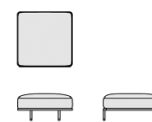

divano a 2 posti - *two-seater sofa*

MS_3 - MS_3P
cm. 270x100x38/70h
inch 106¹/₄x39¹/₄x15¹/₂h

divano tre posti - *three-seater sofa*

MS_4L - MS_4LP
cm. 90x100x38/70h
inch 35¹/₂x39¹/₄x15¹/₂h

terminale sinistro/destro - *left/right end element*

MS_4R - MS_4LR
cm. 90x100x38/70h
inch 35¹/₂x39¹/₄x15¹/₂h

MS_5L - MS_5LP
cm. 180x100x38/70h
inch 70³/₄x39¹/₄x15¹/₂h

terminale sinistro/destro due posti - *two-seater left/right end element*

MS_5R - MS_5RP
cm. 180x100x38/70h
inch 70³/₄x39¹/₄x15¹/₂h

MS_7 - MS_7P
cm. 98x98x38/70h
inch 38¹/₂x38¹/₂x15¹/₂h

angolare - *corner element*

MS_1 - MS_1P
cm. 90x90x38/70h
inch 35¹/₂x35¹/₂x15¹/₂h

pouf

MS_6L - MS_6LP
cm. 90x150x38/70h
inch 35¹/₂x59¹/₄x15¹/₂h

chaise longue sinistra/destra - *left/right chaise longue*