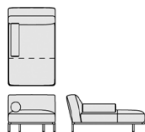

terminale sinistro/destro due posti - two-seater left/right end element

MSF5R - MSF5RP
cm. 180x100x38/70h
inch 70³/₄x39¹/₄x15¹/₂h

MSF7 - MSF7P
cm. 98x98x38/70h
inch 38¹/₂x38¹/₂x15¹/₂h

angolare - corner element

MSF1 - MSF1P
cm. 90x90x38/70h
inch 35¹/₂x35¹/₂x15¹/₂h

pouf

MSF6L - MSF6LP
cm. 90x150x38/70h
inch 35¹/₂x59¹/₄x15¹/₂h

chaise longue sinistra/destra - left/right chaise longue

MSF6R - MSF6RP
cm. 90x150x38/70h
inch 35¹/₂x59¹/₄x15¹/₂h