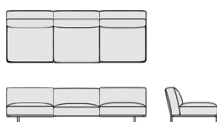

MS_6R - MS_6RP
cm. 90x150x38/70h
inch 35¹/₂x59¹/₄x15¹/₂h

MS_50 - MS_50P
cm. 50x50
inch 19³/₄x19³/₄

cuscino - *cushion 50x50*

MS_9 - MS_9P
cm. 180x90x38/70h
inch 70³/₄x35¹/₂x15¹/₂h

pouf due posti - *two-seater pouf*

MS_60L - MS_60LP
cm. 180x100x38/70h
inch 70³/₄x39¹/₄x15¹/₂h

chaise longue sinistra/destra due posti - *two-seater left/right chaise longue*

MS_60R - MS_60RP
cm. 180x100x38/70h
inch 70³/₄x39¹/₄x15¹/₂h

MS_60 - MS_60P
cm. 60x60
inch 23³/₄x23³/₄

cuscino - *cushion 60x60*

MS_10 - MS_10P
cm. 270x90x38/70h
inch 106¹/₄x35¹/₂x15¹/₂h

pouf tre posti - *three-seater pouf*

MS_8 - MS_8P
cm. 180x100x38/70h
inch 70³/₄x39¹/₄x15¹/₂h

elemento centrale due/tre posti - *two/three-seater central element*

MS_14 - MS_14P
cm. 270x100x38/70h
inch 106¹/₄x39¹/₄x15¹/₂h

CAP MARTIN SUNSET SOFA - PIUMA / FEATHER

MSF2 - MSF2P
cm. 180x100x38/70h
inch 70³/₄x39¹/₄x15¹/₂h

divano a 2 posti - two-seater sofa

MSF3 - MSF3P
cm. 270x100x38/70h
inch 106¹/₄x39¹/₄x15¹/₂h