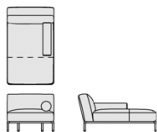

terminale sinistro/destro due posti - two-seater left/right end element

MSF5R - MSF5RP
cm. 180x100x38/70h
inch 70³/₄x39¹/₄x15¹/₂h

MSF7 - MSF7P
cm. 98x98x38/70h
inch 38¹/₂x38¹/₂x15¹/₂h

angolare - corner element

MSF1 - MSF1P
cm. 90x90x38/70h
inch 35¹/₂x35¹/₂x15¹/₂h

pouf

MSF6L - MSF6LP
cm. 90x150x38/70h
inch 35¹/₂x59¹/₄x15¹/₂h

chaise longue sinistra/destra - left/right chaise longue

MSF6R - MSF6RP
cm. 90x150x38/70h
inch 35¹/₂x59¹/₄x15¹/₂h