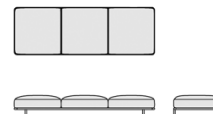

MSF1 - MSF1P
cm. 90x90x38/70h
inch 35¹/₂x35¹/₂x15¹/₂h

pouf

MSF6L - MSF6LP
cm. 90x150x38/70h
inch 35¹/₂x59¹/₄x15¹/₂h

chaise longue sinistra/destra - left/right chaise longue

MSF6R - MSF6RP
cm. 90x150x38/70h
inch 35¹/₂x59¹/₄x15¹/₂h

MS_50 - MS_50P
cm. 50x50
inch 19¹³/₁₆x19⁹/₁₆

cuscino - cushion 50x50

MSF9 - MSF9P
cm. 180x90x38/70h
inch 70³/₄x35¹/₂x15¹/₂h

pouf due posti - two-seater pouf

MSF6OL - MSF6OLP
cm. 180x100x38/70h
inch 70³/₄x39¹/₄x15¹/₂h

chaise longue sinistra/destra due posti - two-seater left/right chaise longue

MSF6OR - MSF6ORP
cm. 180x100x38/70h
inch 70³/₄x39¹/₄x15¹/₂h

MS_60 - MS_60P
cm. 60x60
inch 23³/₄x23³/₄

cuscino - cushion 60x60