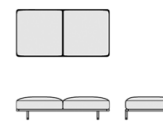

divano a 2 posti - *two-seater sofa*

MS_3 - MS_3P
cm. 270x100x38/70h
inch 106¹/₄x39¹/₄x15¹/₂h

divano tre posti - *three-seater sofa*

MS_4L - MS_4LP
cm. 90x100x38/70h
inch 35¹/₂x39¹/₄x15¹/₂h

terminale sinistro/destro - *left/right end element*

MS_4R - MS_4LR
cm. 90x100x38/70h
inch 35¹/₂x39¹/₄x15¹/₂h

MS_5L - MS_5LP
cm. 180x100x38/70h
inch 70³/₄x39¹/₄x15¹/₂h

terminale sinistro/destro due posti - *two-seater left/right end element*

MS_5R - MS_5RP
cm. 180x100x38/70h
inch 70³/₄x39¹/₄x15¹/₂h

MS_7 - MS_7P
cm. 98x98x38/70h
inch 38¹/₂x38¹/₂x15¹/₂h

angolare - *corner element*

MS_1 - MS_1P
cm. 90x90x38/70h
inch 35¹/₂x35¹/₂x15¹/₂h

pouf

MS_6L - MS_6LP
cm. 90x150x38/70h
inch 35¹/₂x59¹/₄x15¹/₂h

chaise longue sinistra/destra - *left/right chaise longue*

MS_6R - MS_6RP
cm. 90x150x38/70h
inch 35¹/₂x59¹/₄x15¹/₂h

MS_50 - MS_50P
cm. 50x50
inch 19³/₄x19³/₄

cuscino - *cushion 50x50*

MS_9 - MS_9P
cm. 180x90x38/70h
inch 70³/₄x35¹/₂x15¹/₂h

pouf due posti - *two-seater pouf*