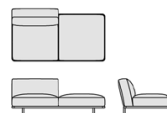

MS_7 - MS_7P
cm. 98x98x38/70h
inch 38¹/₂x38¹/₂x15¹/₂h

angolare - *corner element*

MS_1 - MS_1P
cm. 90x90x38/70h
inch 35¹/₂x35¹/₂x15¹/₂h

pouf

MS_6L - MS_6LP
cm. 90x150x38/70h
inch 35¹/₂x59¹/₄x15¹/₂h

chaise longue sinistra/destra - *left/right chaise longue*

MS_6R - MS_6RP
cm. 90x150x38/70h
inch 35¹/₂x59¹/₄x15¹/₂h

MS_50 - MS_50P
cm. 50x50
inch 19³/₄x19³/₄

cuscino - *cushion 50x50*

MS_9 - MS_9P
cm. 180x90x38/70h
inch 70³/₄x35¹/₂x15¹/₂h

pouf due posti - *two-seater pouf*

MS_60L - MS_60LP
cm. 180x100x38/70h
inch 70³/₄x39¹/₄x15¹/₂h

chaise longue sinistra/destra due posti - *two-seater left/right chaise longue*

MS_60R - MS_60RP
cm. 180x100x38/70h
inch 70³/₄x39¹/₄x15¹/₂h

MS_60 - MS_60P
cm. 60x60
inch 23³/₄x23³/₄