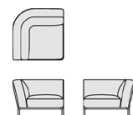

divano a 2 posti - *two-seater sofa*

MS_3 - MS_3P
cm. 270x100x38/70h
inch 106¹/₄x39¹/₄x15¹/₂h

divano tre posti - *three-seater sofa*

MS_4L - MS_4LP
cm. 90x100x38/70h
inch 35¹/₂x39¹/₄x15¹/₂h

terminale sinistro/destro - *left/right end element*

divano tre posti - three-seater sofa

MSF4L - MSF4LP
cm. 90x100x38/70h
inch 35¹/₂x39¹/₄x15¹/₂h

terminale sinistro/destro - left/right end element

MSF4R - MSF4LR
cm. 90x100x38/70h
inch 35¹/₂x39¹/₄x15¹/₂h

MSF5L - MSF5LP
cm. 180x100x38/70h
inch 70³/₄x39¹/₄x15¹/₂h

terminale sinistro/destro due posti - two-seater left/right end element

MSF5R - MSF5RP
cm. 180x100x38/70h
inch 70³/₄x39¹/₄x15¹/₂h

MSF7 - MSF7P
cm. 98x98x38/70h
inch 38¹/₂x38¹/₂x15¹/₂h

angolare - corner element