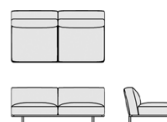

MS_7 - MS_7P
cm. 98x98x38/70h
inch 38¹/₂x38¹/₂x15¹/₂h

angolare - *corner element*

MS_1 - MS_1P
cm. 90x90x38/70h
inch 35¹/₂x35¹/₂x15¹/₂h

pouf

MS_6L - MS_6LP
cm. 90x150x38/70h
inch 35¹/₂x59¹/₄x15¹/₂h

chaise longue sinistra/destra - *left/right chaise longue*

MS_6R - MS_6RP
cm. 90x150x38/70h
inch 35¹/₂x59¹/₄x15¹/₂h

MS_50 - MS_50P
cm. 50x50
inch 19³/₄x19³/₄

cuscino - *cushion 50x50*

MS_9 - MS_9P
cm. 180x90x38/70h
inch 70³/₄x35¹/₂x15¹/₂h

pouf due posti - *two-seater pouf*

MS_60L - MS_60LP
cm. 180x100x38/70h
inch 70³/₄x39¹/₄x15¹/₂h

chaise longue sinistra/destra due posti - *two-seater left/right chaise longue*

MS_60R - MS_60RP
cm. 180x100x38/70h
inch 70³/₄x39¹/₄x15¹/₂h

MS_60 - MS_60P
cm. 60x60
inch 23³/₄x23³/₄

cuscino - *cushion 60x60*

MS_10 - MS_10P
cm. 270x90x38/70h
inch 106¹/₄x35¹/₂x15¹/₂h

pouf tre posti - *three-seater pouf*

MS_8 - MS_8P
cm. 180x100x38/70h
inch 70³/₄x39¹/₄x15¹/₂h

elemento centrale due/tre posti - *two/three-seater central element*