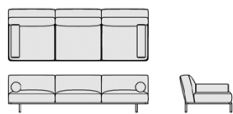

LOOSE CUSHIONS (optional)

covered in the fabrics and leathers of the collection, available with or without gros-grain

PRODUCT FAMILY

Il tavolino Cap Martin Sunset, disponibile in tre diverse dimensioni, è pensato a completamento del sistema di sedute.

CAP MARTIN SUNSET SIDE TABLE

The Cap Martin Sunset side table available in three different sizes completes the seating system.

CAP MARTIN SUNSET SOFA - FIBRA / FIBER

MS_2 - MS_2P
cm. 180x100x38/70h
inch 70³/₄x39¹/₄x15¹/₂h

divano a 2 posti - *two-seater sofa*

MS_3 - MS_3P
cm. 270x100x38/70h
inch 106¹/₄x39¹/₄x15¹/₂h

divano tre posti - *three-seater sofa*

MS_4L - MS_4LP
cm. 90x100x38/70h
inch 35¹/₂x39¹/₄x15¹/₂h

terminale sinistro/destro - *left/right end element*