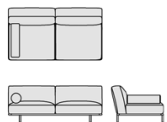

divano tre posti - three-seater sofa

MSF4L - MSF4LP
cm. 90x100x38/70h
inch 35¹/₂x39¹/₄x15¹/₂h

terminale sinistro/destro - left/right end element

MSF4R - MSF4LR
cm. 90x100x38/70h
inch 35¹/₂x39¹/₄x15¹/₂h

MSF5L - MSF5LP
cm. 180x100x38/70h
inch 70³/₄x39¹/₄x15¹/₂h