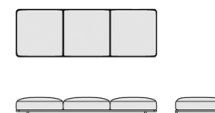

MS_7 - MS_7P
cm. 98x98x38/70h
inch 38¹/₂x38¹/₂x15¹/₂h

angolare - *corner element*

MS_1 - MS_1P
cm. 90x90x38/70h
inch 35¹/₂x35¹/₂x15¹/₂h

pouf

MS_6L - MS_6LP
cm. 90x150x38/70h
inch 35¹/₂x59¹/₄x15¹/₂h

chaise longue sinistra/destra - *left/right chaise longue*

MS_6R - MS_6RP
cm. 90x150x38/70h
inch 35¹/₂x59¹/₄x15¹/₂h

MS_50 - MS_50P
cm. 50x50
inch 19³/₄x19³/₄

cuscino - *cushion 50x50*

MS_9 - MS_9P
cm. 180x90x38/70h
inch 70³/₄x35¹/₂x15¹/₂h

pouf due posti - *two-seater pouf*

MS_60L - MS_60LP
cm. 180x100x38/70h
inch 70³/₄x39¹/₄x15¹/₂h

chaise longue sinistra/destra due posti - *two-seater left/right chaise longue*

MS_60R - MS_60RP
cm. 180x100x38/70h
inch 70³/₄x39¹/₄x15¹/₂h

MS_60 - MS_60P
cm. 60x60
inch 23³/₄x23³/₄

cuscino - *cushion 60x60*

MS_10 - MS_10P
cm. 270x90x38/70h
inch 106¹/₄x35¹/₂x15¹/₂h

pouf tre posti - *three-seater pouf*

MS_8 - MS_8P
cm. 180x100x38/70h
inch 70³/₄x39¹/₄x15¹/₂h

elemento centrale due/tre posti - *two/three-seater central element*