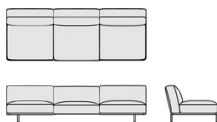

MSF14 - MSF14P
cm. 270x100x38/70h
inch 106¹/₄x39¹/₄x15¹/₂h