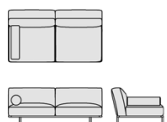

CAP MARTIN SUNSET SIDE TABLE

The Cap Martin Sunset side table available in three different sizes completes the seating system.

CAP MARTIN SUNSET SOFA - FIBRA / FIBER

MS_2 - MS_2P
cm. 180x100x38/70h
inch 70³/₄x39¹/₄x15¹/₂h

divano a 2 posti - *two-seater sofa*

MS_3 - MS_3P
cm. 270x100x38/70h
inch 106¹/₄x39¹/₄x15¹/₂h

divano tre posti - *three-seater sofa*

MS_4L - MS_4LP
cm. 90x100x38/70h
inch 35¹/₂x39¹/₄x15¹/₂h

terminale sinistro/destro - *left/right end element*

MS_4R - MS_4LR
cm. 90x100x38/70h
inch 35¹/₂x39¹/₄x15¹/₂h

MS_5L - MS_5LP
cm. 180x100x38/70h
inch 70³/₄x39¹/₄x15¹/₂h

terminale sinistro/destro due posti - *two-seater left/right end element*

MS_5R - MS_5RP
cm. 180x100x38/70h
inch 70³/₄x39¹/₄x15¹/₂h

MS_7 - MS_7P
cm. 98x98x38/70h
inch 38¹/₂x38¹/₂x15¹/₂h

angolare - *corner element*

MS_1 - MS_1P
cm. 90x90x38/70h
inch 35¹/₂x35¹/₂x15¹/₂h

pouf

MS_6L - MS_6LP
cm. 90x150x38/70h
inch 35¹/₂x59¹/₄x15¹/₂h

chaise longue sinistra/destra - *left/right chaise longue*