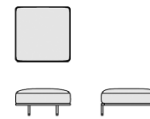

divano tre posti - three-seater sofa

MSF4L - MSF4LP
cm. 90x100x38/70h
inch 35¹/₂x39¹/₄x15¹/₂h

terminale sinistro/destro - left/right end element

MSF4R - MSF4LR
cm. 90x100x38/70h
inch 35¹/₂x39¹/₄x15¹/₂h

MSF5L - MSF5LP
cm. 180x100x38/70h
inch 70³/₄x39¹/₄x15¹/₂h

terminale sinistro/destro due posti - two-seater left/right end element

MSF5R - MSF5RP
cm. 180x100x38/70h
inch 70³/₄x39¹/₄x15¹/₂h

MSF7 - MSF7P
cm. 98x98x38/70h
inch 38¹/₂x38¹/₂x15¹/₂h

angolare - corner element

MSF1 - MSF1P
cm. 90x90x38/70h
inch 35¹/₂x35¹/₂x15¹/₂h

pouf

MSF6L - MSF6LP
cm. 90x150x38/70h
inch 35¹/₂x59¹/₄x15¹/₂h

chaise longue sinistra/destra - left/right chaise longue

MSF6R - MSF6RP
cm. 90x150x38/70h
inch 35¹/₂x59¹/₄x15¹/₂h