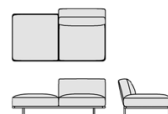

MSF6OR - MSF6ORP
cm. 180x100x38/70h
inch 70³/₄x39¹/₄x15¹/₂h

cuscino - cushion 60x60