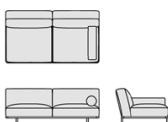

divano a 2 posti - *two-seater sofa*

MS_3 - MS_3P
cm. 270x100x38/70h
inch 106¹/₄x39¹/₄x15¹/₂h

divano tre posti - *three-seater sofa*

MS_4L - MS_4LP
cm. 90x100x38/70h
inch 35¹/₂x39¹/₄x15¹/₂h

terminale sinistro/destro - *left/right end element*

MS_4R - MS_4LR
cm. 90x100x38/70h
inch 35¹/₂x39¹/₄x15¹/₂h

MS_5L - MS_5LP
cm. 180x100x38/70h
inch 70³/₄x39¹/₄x15¹/₂h

terminale sinistro/destro due posti - *two-seater left/right end element*

MS_5R - MS_5RP
cm. 180x100x38/70h
inch 70³/₄x39¹/₄x15¹/₂h

MS_7 - MS_7P
cm. 98x98x38/70h
inch 38¹/₂x38¹/₂x15¹/₂h

angolare - *corner element*

MS_1 - MS_1P
cm. 90x90x38/70h
inch 35¹/₂x35¹/₂x15¹/₂h

pouf

MS_6L - MS_6LP
cm. 90x150x38/70h
inch 35¹/₂x59¹/₄x15¹/₂h

chaise longue sinistra/destra - *left/right chaise longue*