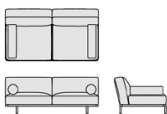

CAP MARTIN SUNSET SOFA - PIUMA / FEATHER

MSF2 - MSF2P
cm. 180x100x38/70h
inch 70³/₄x39¹/₄x15¹/₂h

divano a 2 posti - two-seater sofa