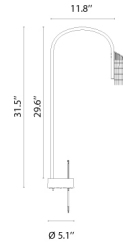

FLOS

Caule Nest Bollard 1, White, 2700K - Specification Sheet by Patricia Urquiola

Mounting	Base on Ground
Lamp (Bulb) Description	5W, 447lm, 2700K, CRI 80
Canopy Dimension	282
Environment	Outdoor - Wet location
Dimming	Dimmable 0-10V
Finish	White

Electrical

Voltage	120-277
IP Rating	IP66

Physical

Weight	4.18 lbs
--------	----------

○ F016B21BU01 White

Dimensional Image

Certifications