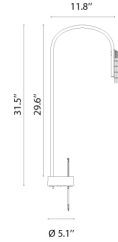

FLOS

Caule Bollard 1, White, 2700K - Specification Sheet by Patricia Urquiola, 2020

Mounting	Base on Ground
Lamp (Bulb) Description	5W, 447lm, 2700K, CRI 80
Canopy Dimension	282
Environment	Indoor/Outdoor - Wet Locations
Dimming	Dimmable 0-10V
Finish	White

Electrical

Voltage	120-277
IP Rating	IP66

Physical

Construction Material	Aluminium
Weight	4.18 lbs

○ F016A21BU01 White

Dimensional Image

Certifications