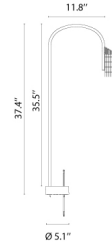

FLOS

Caule Nest Bollard 2, White, 2700K - Specification Sheet by Patricia Urquiola

Mounting	Base on Ground
Lamp (Bulb) Description	5W, 447lm, 2700K, CRI 80
Canopy Dimension	282
Environment	Outdoor - Wet location
Dimming	Dimmable 0-10V
Finish	White

Electrical

Voltage	120-277
IP Rating	IP66

Physical

Weight	4.4 lbs
--------	---------

○ F016B22BU01 White

Dimensional Image

Certifications