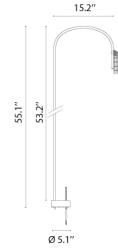

## Caule Nest Bollard 3, White, 2700K - Specification Sheet by Patricia Urquiola

---

Mounting	Base on Ground
Lamp (Bulb) Description	5W, 447lm, 2700K, CRI 80
Canopy Dimension	282
Environment	Outdoor - Wet location
Dimming	Dimmable 0-10V
Finish	White

### Physical

---

Weight	4.8 lbs
--------	---------

---

○ F016B23BU01 White

### Dimensional Image