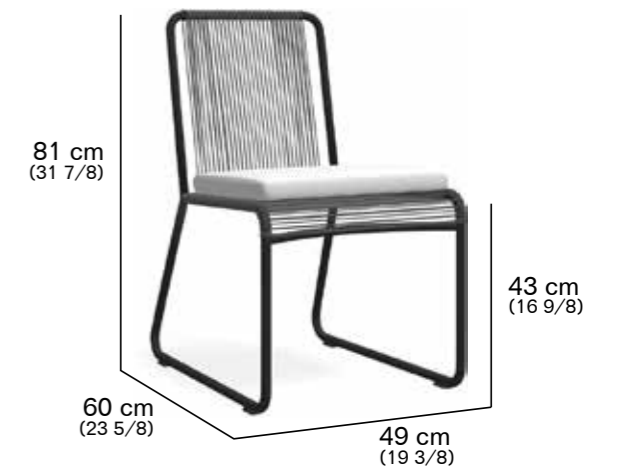

## HARP 349 Chair

design RODOLFO DORDONI

**DESCRIPTION** Dining chair for outdoor use.

**STRUCTURE** Powder coated stainless steel.

**CORDS** Polyester or acrylic (cord Ø 3 mm).

**CUSHIONS** Standard or hydro draining.

**WEIGHT**

Structure: 6 kg

Cushion: 0,7 kg

**STORAGE COVER** Available.

**METAL**

SMOKE

MILK

RUST