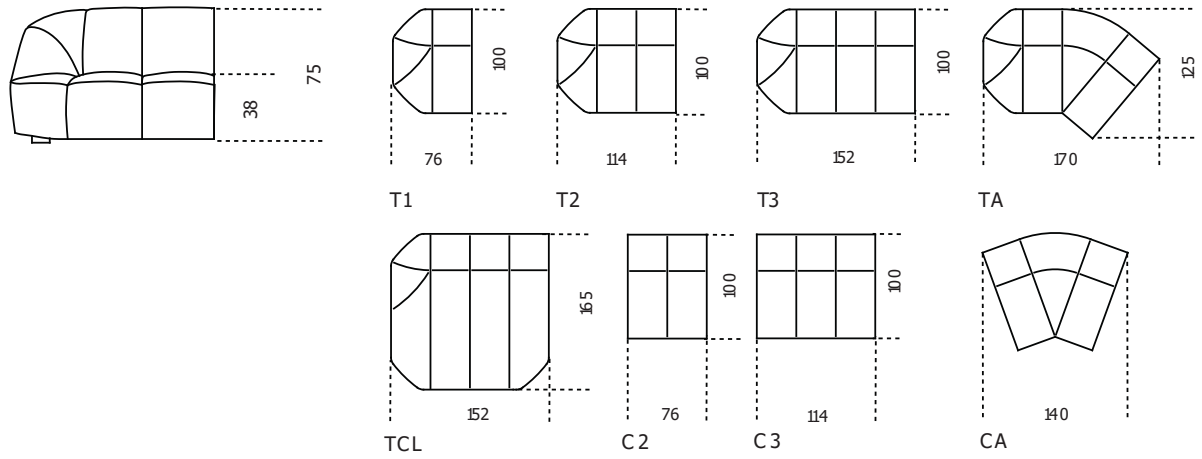

Finishings

Leather Cat.L1

Leather Cat.L2