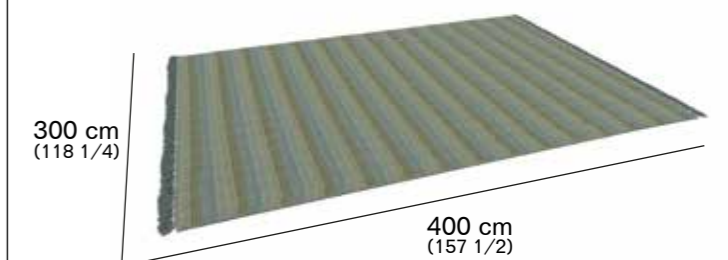

R | O | D | A

TINT 002 Rug

DESCRIPTION Rug for outdoor use.

COMPOSITION 100% polypropylene.
Hand-woven on loom

DIMENSION

Standard: 300x400 cm

(118 2/4 x 157 1/2)

Fringe on long side (max.300 cm)

Other size of rug on request

A tolerance of +/-3% in the dimension is tolerated due to the hand production

WEIGHT

34 kg

BLUEEN

GREIGE