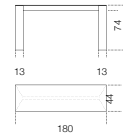

Dolm Console

Oscar e Gabriele Buratti, 2013

Console with 10mm painted glass top in the bright version. Wooden base covered by painted glass.

Size
71" x 17½" x 29¼"h (180 x 44 x 74h cm)

Bright
taupe