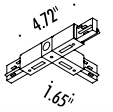

39310170	MATT WHITE	RIGHT T CONNECTOR - 120 V
39310180	MATT BLACK	
39310190	MATT WHITE	LEFT T CONNECTOR - 120 V
39310200	MATT BLACK