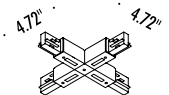

39310210	MATT WHITE	X CONNECTOR - 120 V
39310220	MATT BLACK