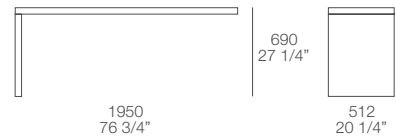

Dimensions:

Queen size mm 1792 x 2173
inch 70 1/2" x 85 1/2"

King size mm 2198 x 2173
inch 86 1/2" x 85 1/2"

Dream

Boiserie Dream, design Marcel Wanders, 2006

Technical characteristics and finishings:

Beyond the headboard, the system of panels can be used to compose a wall panelling including shelves in mat lacquered colours, glossy lacquered colours, walnut c. or wall mirrors.

Dream Due

Dream bed, design Marcel Wanders, 2006

Finishings:

Upholstered headboard and bed frame with removable cover in fabric, eco-leather and leather.

Dimensions:

Queen size mm 1792 x 2300
inch 70 1/2" x 90 1/2"

King size mm 2198 x 2300
inch 86 1/2" x 90 1/2"

Dimensions for mattresses:

mm 1600 X 2000
mm 1600 X 2100
mm 1800 X 2000
mm 1800 X 2100

Poliform

Dream

Dream containers, design Marcel Wanders, 2006

Finishings:

Dimensions:

Night tables

Night table/pouf

High chest of drawer

Chest of drawer

Writing desk

Benches

Chest of drawer for bench