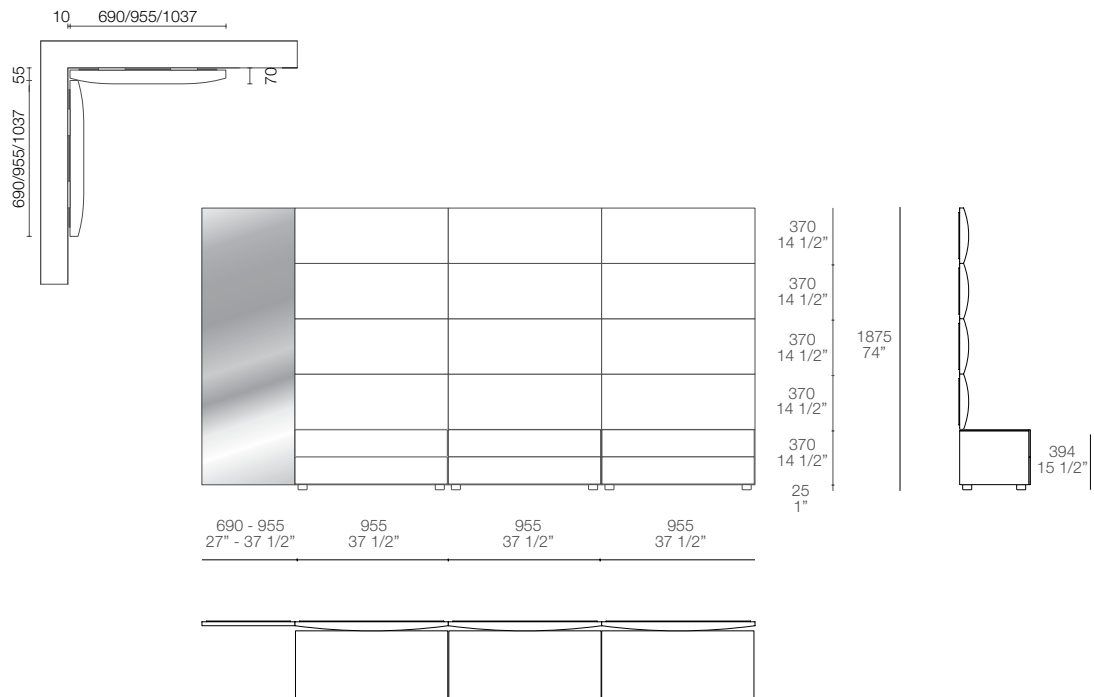

Dimensions:

Queen size mm 1792 x 2173
inch 70 1/2" x 85 1/2"

King size mm 2198 x 2173
inch 86 1/2" x 85 1/2"

Dream

Boiserie Dream, design Marcel Wanders, 2006

Technical characteristics and finishings:

Beyond the headboard, the system of panels can be used to compose a wall panelling including shelves in mat lacquered colours, glossy lacquered colours, walnut c. or wall mirrors.

Dream Due

Dream bed, design Marcel Wanders, 2006

Finishings:

Upholstered headboard and bed frame with removable cover in fabric, eco-leather and leather.

Dimensions:

Queen size mm 1792 x 2300
inch 70 1/2" x 90 1/2"

King size mm 2198 x 2300
inch 86 1/2" x 90 1/2"

Dimensions for mattresses:

mm 1600 X 2000
mm 1600 X 2100
mm 1800 X 2000
mm 1800 X 2100

Poliform

Dream

Dream containers, design Marcel Wanders, 2006

Finishings: