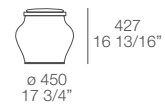

Night table/pouf