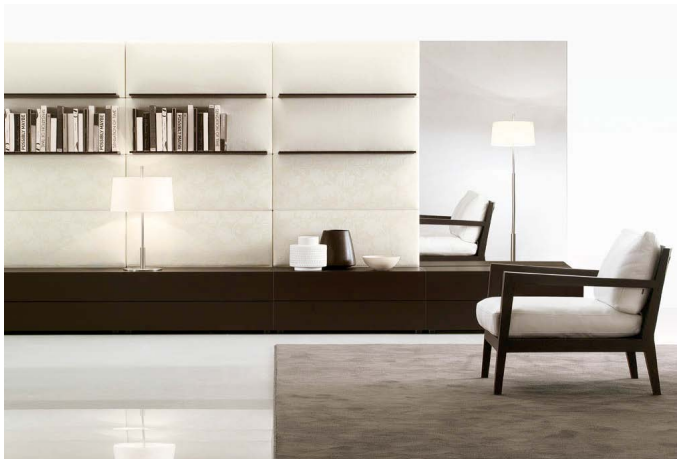

Dimensions:

Queen size mm 1792 x 2173
inch 70 1/2" x 85 1/2"

King size mm 2198 x 2173
inch 86 1/2" x 85 1/2"

Dream

Boiserie Dream, design Marcel Wanders, 2006

Technical characteristics and finishings:

Beyond the headboard, the system of panels can be used to compose a wall panelling including shelves in mat lacquered colours, glossy lacquered colours, walnut c. or wall mirrors.