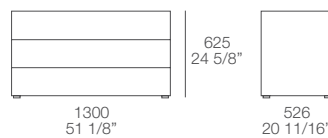

Dimensions:

Queen size mm 1792 x 2173
inch 70 1/2" x 85 1/2"

King size mm 2198 x 2173
inch 86 1/2" x 85 1/2"

Dream

Boiserie Dream, design Marcel Wanders, 2006

Technical characteristics and finishings:

Beyond the headboard, the system of panels can be used to compose a wall panelling including shelves in mat lacquered colours, glossy lacquered colours, walnut c. or wall mirrors.

Dream Due

Dream bed, design Marcel Wanders, 2006

Finishings:

Upholstered headboard and bed frame with removable cover in fabric, eco-leather and leather.

Dimensions:

Queen size mm 1792 x 2300
inch 70 1/2" x 90 1/2"

King size mm 2198 x 2300
inch 86 1/2" x 90 1/2"

Dimensions for mattresses:

mm 1600 X 2000
mm 1600 X 2100
mm 1800 X 2000
mm 1800 X 2100

Poliform

Dream

Dream containers, design Marcel Wanders, 2006

Finishings:

Dimensions:

Night tables

Night table/pouf

High chest of drawer

Chest of drawer

Writing desk

Benches

Chest of drawer for bench