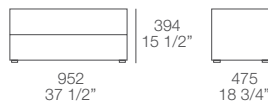

Dimensions:

Queen size mm 1792 x 2173
inch 70 1/2" x 85 1/2"

King size mm 2198 x 2173
inch 86 1/2" x 85 1/2"

Dream

Boiserie Dream, design Marcel Wanders, 2006

Technical characteristics and finishings:

Beyond the headboard, the system of panels can be used to compose a wall panelling including shelves in mat lacquered colours, glossy lacquered colours, walnut c. or wall mirrors.

Dream Due

Dream bed, design Marcel Wanders, 2006

Finishings:

Upholstered headboard and bed frame with removable cover in fabric, eco-leather and leather.

Dimensions:

Queen size mm 1792 x 2300
inch 70 1/2" x 90 1/2"

King size mm 2198 x 2300
inch 86 1/2" x 90 1/2"

Dimensions for mattresses:

mm 1600 X 2000
mm 1600 X 2100
mm 1800 X 2000
mm 1800 X 2100

Poliform

Dream

Dream containers, design Marcel Wanders, 2006

Finishings:

Dimensions:

Night tables

Night table/pouf

High chest of drawer

Chest of drawer

Writing desk

Benches

Chest of drawer for bench