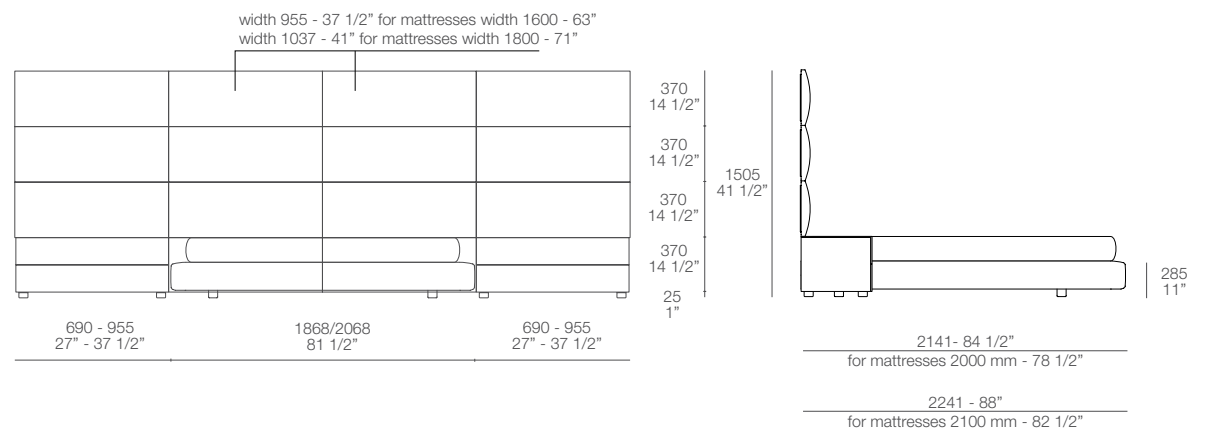

Dimensions:

Queen size mm 1792 x 2173
inch 70 1/2" x 85 1/2"

King size mm 2198 x 2173
inch 86 1/2" x 85 1/2"

Dream

Boiserie Dream, design Marcel Wanders, 2006

Technical characteristics and finishings:

Beyond the headboard, the system of panels can be used to compose a wall panelling including shelves in mat lacquered colours, glossy lacquered colours, walnut c. or wall mirrors.

Dream Due

Dream bed, design Marcel Wanders, 2006

Finishings:

Upholstered headboard and bed frame with removable cover in fabric, eco-leather and leather.

Dimensions:

Queen size mm 1792 x 2300
inch 70 1/2" x 90 1/2"

King size mm 2198 x 2300
inch 86 1/2" x 90 1/2"

Dimensions for mattresses:

mm 1600 X 2000
mm 1600 X 2100
mm 1800 X 2000
mm 1800 X 2100

Poliform

Dream

Dream containers, design Marcel Wanders, 2006

Finishings: