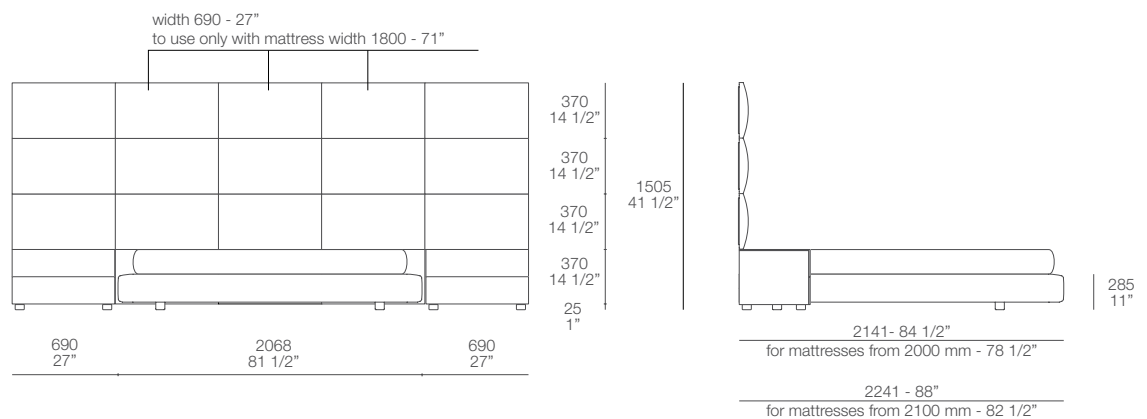

Dimensions:

Queen size mm 1792 x 2173
inch 70 1/2" x 85 1/2"

King size mm 2198 x 2173
inch 86 1/2" x 85 1/2"

Dream

Boiserie Dream, design Marcel Wanders, 2006

Technical characteristics and finishings:

Beyond the headboard, the system of panels can be used to compose a wall panelling including shelves in mat lacquered colours, glossy lacquered colours, walnut c. or wall mirrors.

Dream Due

Dream bed, design Marcel Wanders, 2006

Finishings:

Upholstered headboard and bed frame with removable cover in fabric, eco-leather and leather.

Dimensions:

Queen size mm 1792 x 2300
inch 70 1/2" x 90 1/2"

King size mm 2198 x 2300
inch 86 1/2" x 90 1/2"

Dimensions for mattresses:

mm 1600 X 2000
mm 1600 X 2100
mm 1800 X 2000
mm 1800 X 2100

Poliform

Dream

Dream containers, design Marcel Wanders, 2006

Finishings: