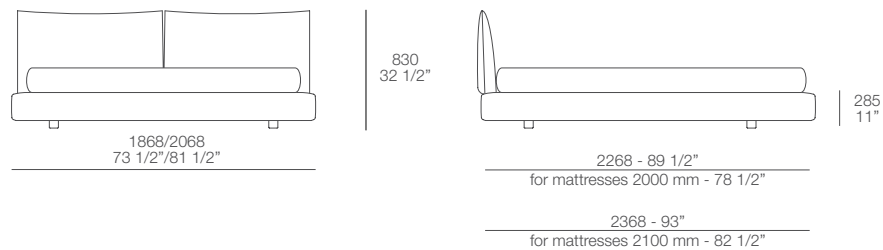

Dimensions:

Queen size mm 1792 x 2173
inch 70 1/2" x 85 1/2"

King size mm 2198 x 2173
inch 86 1/2" x 85 1/2"

Dream

Boiserie Dream, design Marcel Wanders, 2006

Technical characteristics and finishings:

Beyond the headboard, the system of panels can be used to compose a wall panelling including shelves in mat lacquered colours, glossy lacquered colours, walnut c. or wall mirrors.

Dream Due

Dream bed, design Marcel Wanders, 2006

Finishings:

Upholstered headboard and bed frame with removable cover in fabric, eco-leather and leather.

Dimensions:

Queen size mm 1792 x 2300
inch 70 1/2" x 90 1/2"

King size mm 2198 x 2300
inch 86 1/2" x 90 1/2"

Dimensions for mattresses:

mm 1600 X 2000
mm 1600 X 2100
mm 1800 X 2000
mm 1800 X 2100

Poliform

Dream

Dream containers, design Marcel Wanders, 2006

Finishings: