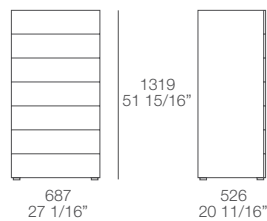

Dimensions:

Queen size mm 1792 x 2173
inch 70 1/2" x 85 1/2"

King size mm 2198 x 2173
inch 86 1/2" x 85 1/2"

Dream

Boiserie Dream, design Marcel Wanders, 2006

Technical characteristics and finishings:

Beyond the headboard, the system of panels can be used to compose a wall panelling including shelves in mat lacquered colours, glossy lacquered colours, walnut c. or wall mirrors.

Dream Due

Dream bed, design Marcel Wanders, 2006

Finishings:

Upholstered headboard and bed frame with removable cover in fabric, eco-leather and leather.

Dimensions:

Queen size mm 1792 x 2300
inch 70 1/2" x 90 1/2"

King size mm 2198 x 2300
inch 86 1/2" x 90 1/2"

Dimensions for mattresses:

mm 1600 X 2000
mm 1600 X 2100
mm 1800 X 2000
mm 1800 X 2100

Poliform

Dream

Dream containers, design Marcel Wanders, 2006

Finishings:

Dimensions:

Night tables

Night table/pouf

High chest of drawer

Chest of drawer

Writing desk

Benches

Chest of drawer for bench