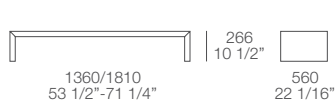

Dimensions:

Queen size mm 1792 x 2173
inch 70 1/2" x 85 1/2"

King size mm 2198 x 2173
inch 86 1/2" x 85 1/2"

Dream

Boiserie Dream, design Marcel Wanders, 2006

Technical characteristics and finishings:

Beyond the headboard, the system of panels can be used to compose a wall panelling including shelves in mat lacquered colours, glossy lacquered colours, walnut c. or wall mirrors.

Dream Due

Dream bed, design Marcel Wanders, 2006

Finishings:

Upholstered headboard and bed frame with removable cover in fabric, eco-leather and leather.

Dimensions:

Queen size mm 1792 x 2300
inch 70 1/2" x 90 1/2"

King size mm 2198 x 2300
inch 86 1/2" x 90 1/2"

Dimensions for mattresses:

mm 1600 X 2000
mm 1600 X 2100
mm 1800 X 2000
mm 1800 X 2100

Poliform

Dream

Dream containers, design Marcel Wanders, 2006

Finishings:

Dimensions:

Night tables

Night table/pouf

High chest of drawer

Chest of drawer

Writing desk

Benches

Chest of drawer for bench