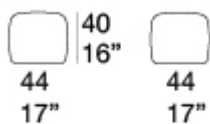

B147DN / B147DE