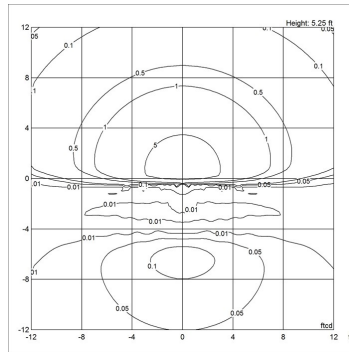

Design

Christian Flindt

Dimensions

11.8 IN, 15.7 IN, 7.9 IN

Specification notes

- a. 7.9 IN only available with DIM PHASE+0-10V.
- b. 11.8 IN and 15.7 IN only available with DIM 0-10V.

Weight

Min: 14.808 lbs Max: 8.488 lbs

Finish

Corten color, Nat paint alu, Wht

Voltage

120-277V/60HZ

Light distribution diagrams

Cartesian

Isolux

Polar