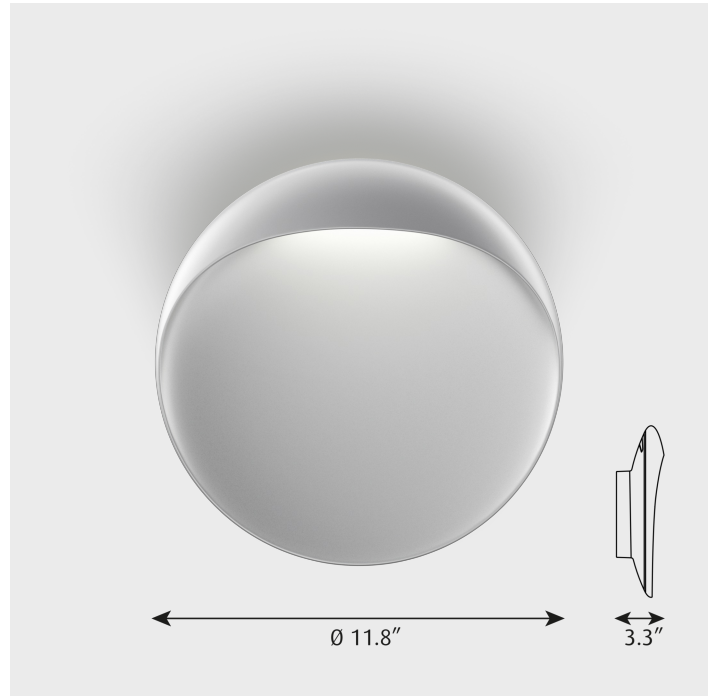

Flindt Wall

Project name:

Project type:

Notes:

Variant options

Dimension	Light source	Voltage frequency	Color	Lighting control
11.8 IN	10W LED/2700K	120-277V/60HZ	<input type="radio"/> Corten color	Dim 0-10v
15.7 IN	10W LED/3000K		<input type="radio"/> Nat paint alu	Phase dimming (mains dimm)
7.9 IN	30W LED/2700K		<input type="radio"/> Wht	
	30W LED/3000K			

Design

Christian Flindt

Dimensions

11.8 IN, 15.7 IN, 7.9 IN

Specification notes

- a. 7.9 IN only available with DIM PHASE+0-10V.
- b. 11.8 IN and 15.7 IN only available with DIM 0-10V.

Weight

Min: 14.808 lbs Max: 8.488 lbs

Finish

Corten color, Nat paint alu, Wht

Voltage

120-277V/60HZ

Light distribution diagrams

Cartesian

Isolux

Polar