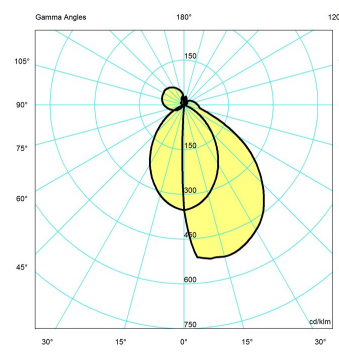

Design

Christian Flindt

Dimensions

11.8 IN, 15.7 IN, 7.9 IN

Specification notes

- a. 7.9 IN only available with DIM PHASE+0-10V.
- b. 11.8 IN and 15.7 IN only available with DIM 0-10V.

Weight

Min: 14.808 lbs Max: 8.488 lbs

Finish

Corten color, Nat paint alu, Wht

Voltage

120-277V/60HZ

Light distribution diagrams

Cartesian

Isolux

Polar