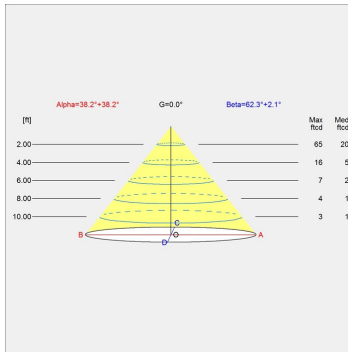

Design

Christian Flindt

Dimensions

11.8 IN, 15.7 IN, 7.9 IN

Specification notes

- a. 7.9 IN only available with DIM PHASE+0-10V.
- b. 11.8 IN and 15.7 IN only available with DIM 0-10V.

Weight

Min: 14.808 lbs Max: 8.488 lbs

Finish

Corten color, Nat paint alu, Wht

Voltage

120-277V/60HZ

Light distribution diagrams

Cartesian

Isolux

Polar