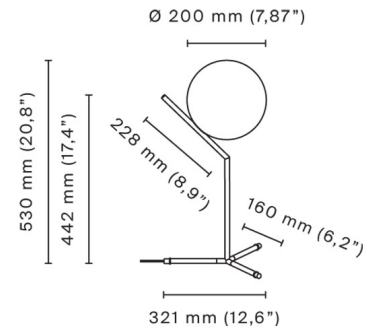

IC Lights T - Specification Sheet
 by Michael Anastassiades, 2013

Mounting

Lamp (Bulb) Description	1 x 60W G9 Frosted Halogen
Environment	Indoor - Dry Location
Finish	Brass
Technical and Product Description	IC LIGHTS T table lamp providing diffused light. Frame in brassed steel. Blown glass opal diffuser. Dimmer on power cord.

Electrical

Voltage	120
Switching	Dimmer on black cord

Physical

Cord Length (inches)	98
Construction Material	Iron, Glass
Weight	3.6 lbs

● FU317059 Brass

Dimensional Image

Certifications

Lamping (Bulb)