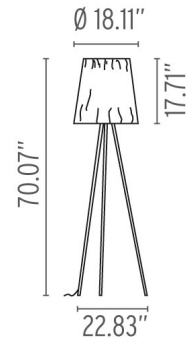

**Rosy Angelis - Specification Sheet**  
**by Philippe Starck, 1994**

**Mounting**

Lamp (Bulb) Description	1 x 150W A-21 Medium Frosted Incandescent
Environment	Indoor - Dry Location
Finish	Grey
Technical and Product Description	ROSY ANGELIS floor lamp providing diffused light. A light weight polyester fabric diffuser is embroidered with Starck signature. Aluminum tripod legs in grey or mahogany finish.

**Electrical**

Voltage	120
Switching	Dimmer on lamp body

**Physical**

Construction Material	Aluminum and fabric
Weight	13 lbs

● FU616020 Grey

**Dimensional Image**

**Lamping (Bulb)**

150W A-21 Medium Frosted Incandescent