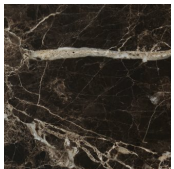


Pandora Light

Pinuccio Borgonovo

Pandora Light

Pinuccio Borgonovo

Madia in cristallo trasparente extralight temperato 8mm verniciata in bronzo patinato. Struttura e maniglie in metallo verniciato bronzo patinato. Piano inferiore in legno rivestito in foglia oro oppure in marmo Emperador Brown satinato.

Sideboard in 8mm extralight transparent tempered glass painted in patinated bronze. Patinated bronze lacquered metal structure and handles. Wooden bottom shelf covered by gold leaf or Emperador Brown satin marble.

Dimensioni / Sizes
Cm
162 x 52 x 71h
162 x 52 x 126h
202 x 52 x 71h

Inches
64" x 20½" x 28"h
64" x 20½" x 49¾"h
79¾" x 20½" x 28"h

Cristallo / Glass

Extralight
Extralight

Metallo / Metal

Bronzo
patinato
Patinated
bronze

Marmo / Marble

Emperador
Brown sabbiato
Emperador
Brown satin
