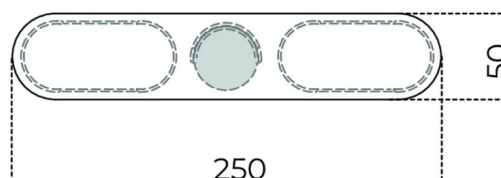

Unit with push and pull door with wooden lacquered shelf in the same finish.

On request version with double-sided door opening.

Cm (L x P x H)

200 x 50 x 76

250 x 50 x 76

Inches (L x P x H)

78¾ x 19¾ x 30

98½ x 19¾ x 30