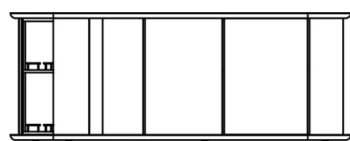

# Hide&Seek Door

Pietro Russo

2024

Sideboard with structure, shelves, doors and rotating half-cylinder in glossy or opaque lacquered wood. Available colours: "Rosso

Persia", "Grigio Londra", "Nero Giza", "Bianco Camargue", "Verde Provenza", "Blu Pacifico", "Bordeaux Etruria", "Rosa Jaipur" or "Sabbia del Nilo". Satin brass details.

Unit with push and pull door with wooden lacquered shelf in the same finish.

On request version with double-sided door opening.

Cm (L x P x H)

200 x 50 x 76

250 x 50 x 76

Inches (L x P x H)

78¾ x 19¾ x 30

98½ x 19¾ x 30