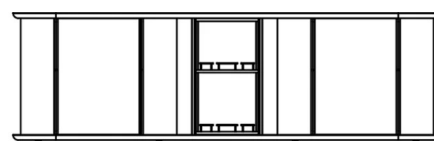

# Hide&Seek Door

Pietro Russo

2024

Sideboard with structure, shelves, doors and rotating half-cylinder in glossy or opaque lacquered wood. Available colours: "Rosso

Persia", "Grigio Londra", "Nero Giza", "Bianco Camargue", "Verde Provenza", "Blu Pacifico", "Bordeaux Etruria", "Rosa Jaipur" or "Sabbia del Nilo". Satin brass details.

Unit with push and pull door with wooden lacquered shelf in the same finish.

On request version with double-sided door opening.

Cm (L x P x H)

200 x 50 x 76

250 x 50 x 76

Inches (L x P x H)

78¾ x 19¾ x 30

98½ x 19¾ x 30