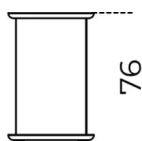

# Hide&Seek Door

Pietro Russo

2024

Sideboard with structure, shelves, doors and rotating half-cylinder in glossy or opaque lacquered wood. Available colours: "Rosso

Persia", "Grigio Londra", "Nero Giza", "Bianco Camargue", "Verde Provenza", "Blu Pacifico", "Bordeaux Etruria", "Rosa Jaipur" or "Sabbia del Nilo". Satin brass details.

Unit with push and pull door with wooden lacquered shelf in the same finish.

On request version with double-sided door opening.

Cm (L x P x H)

200 x 50 x 76

250 x 50 x 76

Inches (L x P x H)

78¾ x 19¾ x 30

98½ x 19¾ x 30