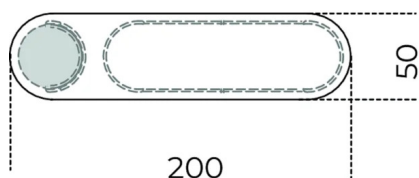

Unit with push and pull door with wooden lacquered shelf in the same finish.

On request version with double-sided door opening.

Cm (L x P x H)

200 x 50 x 76

250 x 50 x 76

Inches (L x P x H)

78¾ x 19¾ x 30

98½ x 19¾ x 30