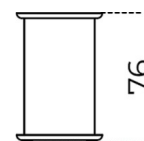

Unit with push and pull door with wooden lacquered shelf in the same finish.

On request version with double-sided door opening.

Cm (L x P x H)

200 x 50 x 76

250 x 50 x 76

Inches (L x P x H)

78¾ x 19¾ x 30

98½ x 19¾ x 30