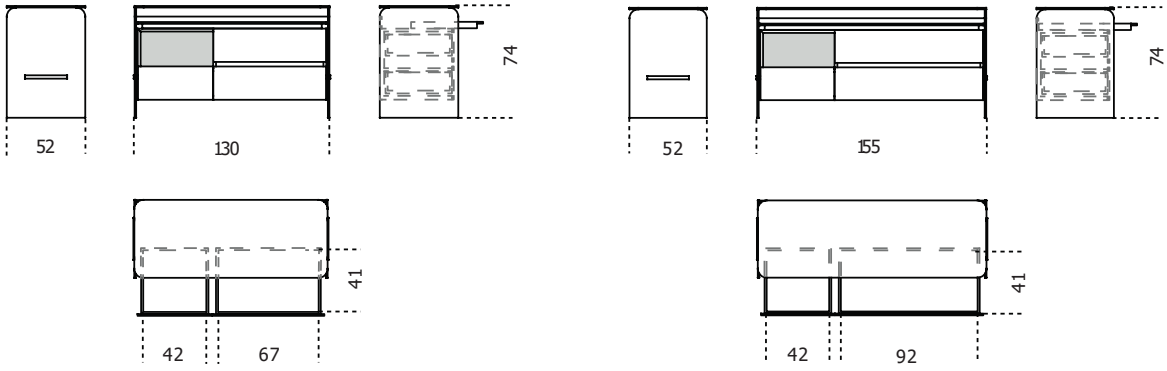

Gallotti&Radice

Holly Comò

2020

Chest of drawers with two big drawers, one small drawer, open module and pull-out tray with velvet pad available as per samples. Drawers with total extraction runners. Structure and pull-out tray in either black open pore stained ash or grey smoke open pore stained ash. 10mm smoked "grigio Italia" or extralight glass top and sides. Metal parts in brushed black anodized aluminium. Grey wooden accessories tray with velvet bottom to be placed inside the drawers on request. Velvet finishes as per samples.

Cm (L x W x H)

130 x 52 x 74

155 x 52 x 74

Vassoio portaoggetti / Accessories tray

41 x 15 x 5

Inches (L x W x H)

51¼ x 20½ x 29¼

61¼ x 20½ x 29¼

Vassoio portaoggetti / Accessories tray

16¼ x 6 x 2

Finishings

Glass

"Grigio Italia"

Extralight

Metal

Black anodised
aluminium