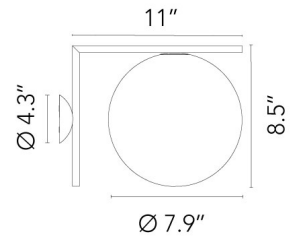

FLOS

IC Light C/W Outdoor 1, Brass - Specification Sheet by Michael Anastassiades, 2020

Mounting	Ceiling/Wall Surface
Lamp (Bulb) Description	5W, G9, 2700K, CRI90, 550lm
Environment	Indoor/Outdoor - Wet Locations
Finish	Brass
Technical and Product Description	<p>- Light source excluded. Optional LED bulb sold separately. Wall mounting system contains the wiring system. Watertight cable gland included.</p> <p>- Painted versions are an exterior rated epoxy polyester powder coat finish for superior strength, heat and UV resistance.</p> <p>- During installation and maintenance avoid scratching or damaging the finish as it may result in premature corrosion of metal surfaces. Avoid cleaning fixtures with corrosive chemicals as it may result in voiding the warranty.</p> <p>- LED fixtures are highly susceptible to failure due to electrical effects from poor connections, and electrical short circuits. These are frequently caused by (a) overvoltage from primary voltage sources, (b) electrostatic discharge from the exterior environment. Ensure that all outdoor fixtures are installed on GFI circuits as required by code, and use proper surge protecting devices to avoid irreversible damages to electrical components.</p>

F012H00CU59 Brass

Dimensional Image

Electrical

IP Rating IP65

Physical

Construction Material Brass
Weight 4.85 lbs

Certifications

Lamping (Bulb)