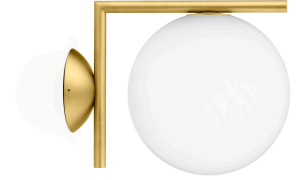

FLOS

IC Light C/W Outdoor 1, Brass - Specification Sheet by Michael Anastassiades, 2020

Mounting	Ceiling/Wall Surface
Lamp (Bulb) Description	5W, G9, 2700K, CRI90, 550lm
Environment	Indoor/Outdoor - Wet Locations
Finish	Brass
Technical and Product Description	<p>- Light source excluded. Optional LED bulb sold separately. Wall mounting system contains the wiring system. Watertight cable gland included.</p> <p>- Painted versions are an exterior rated epoxy polyester powder coat finish for superior strength, heat and UV resistance.</p> <p>- During installation and maintenance avoid scratching or damaging the finish as it may result in premature corrosion of metal surfaces. Avoid cleaning fixtures with corrosive chemicals as it may result in voiding the warranty.</p> <p>- LED fixtures are highly susceptible to failure due to electrical effects from poor connections, and electrical short circuits. These are frequently caused by (a) overvoltage from primary voltage sources, (b) electrostatic discharge from the exterior environment. Ensure that all outdoor fixtures are installed on GFI circuits as required by code, and use proper surge protecting devices to avoid irreversible damages to electrical components.</p>

F012H00CU59 Brass

Dimensional Image

Electrical

IP Rating IP65

Physical

Construction Material Brass
Weight 4.85 lbs

Certifications

Lamping (Bulb)

Lamp bulb LED, 5W, G9, 2700K, CRI90, 550lm,
Ceramic + PC