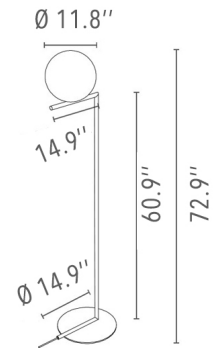

### Physical

---

Cord Length (inches)	16' Black
Construction Material	Aluminum, Stone
Weight	22 lbs

 F012B01CU18 Deep Brown/Travertino Imperiale

### Dimensional Image